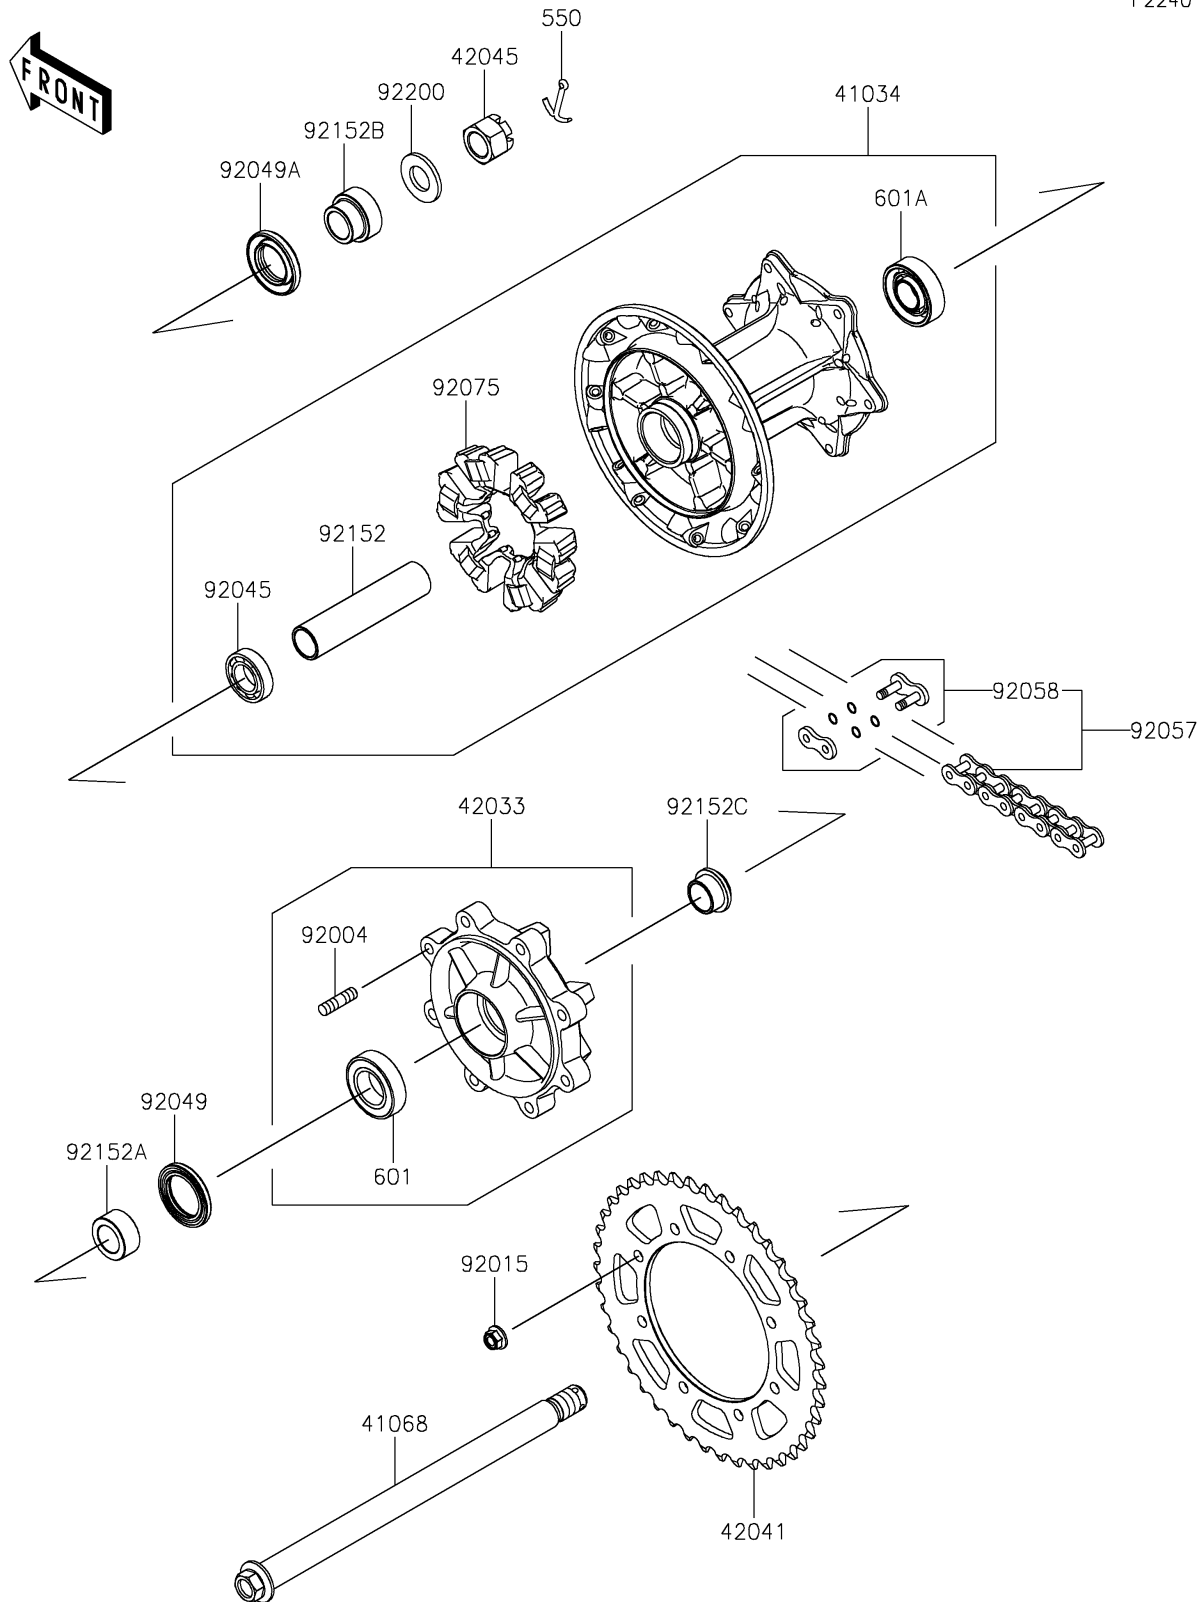

2024 KLR[®] 650 S ABS

PARTS DIAGRAM

Rear Hub

F2240

2024 KLR[®] 650 S ABS

PARTS LIST

Rear Hub

ITEM NAME

PART NUMBER

QUANTITY
