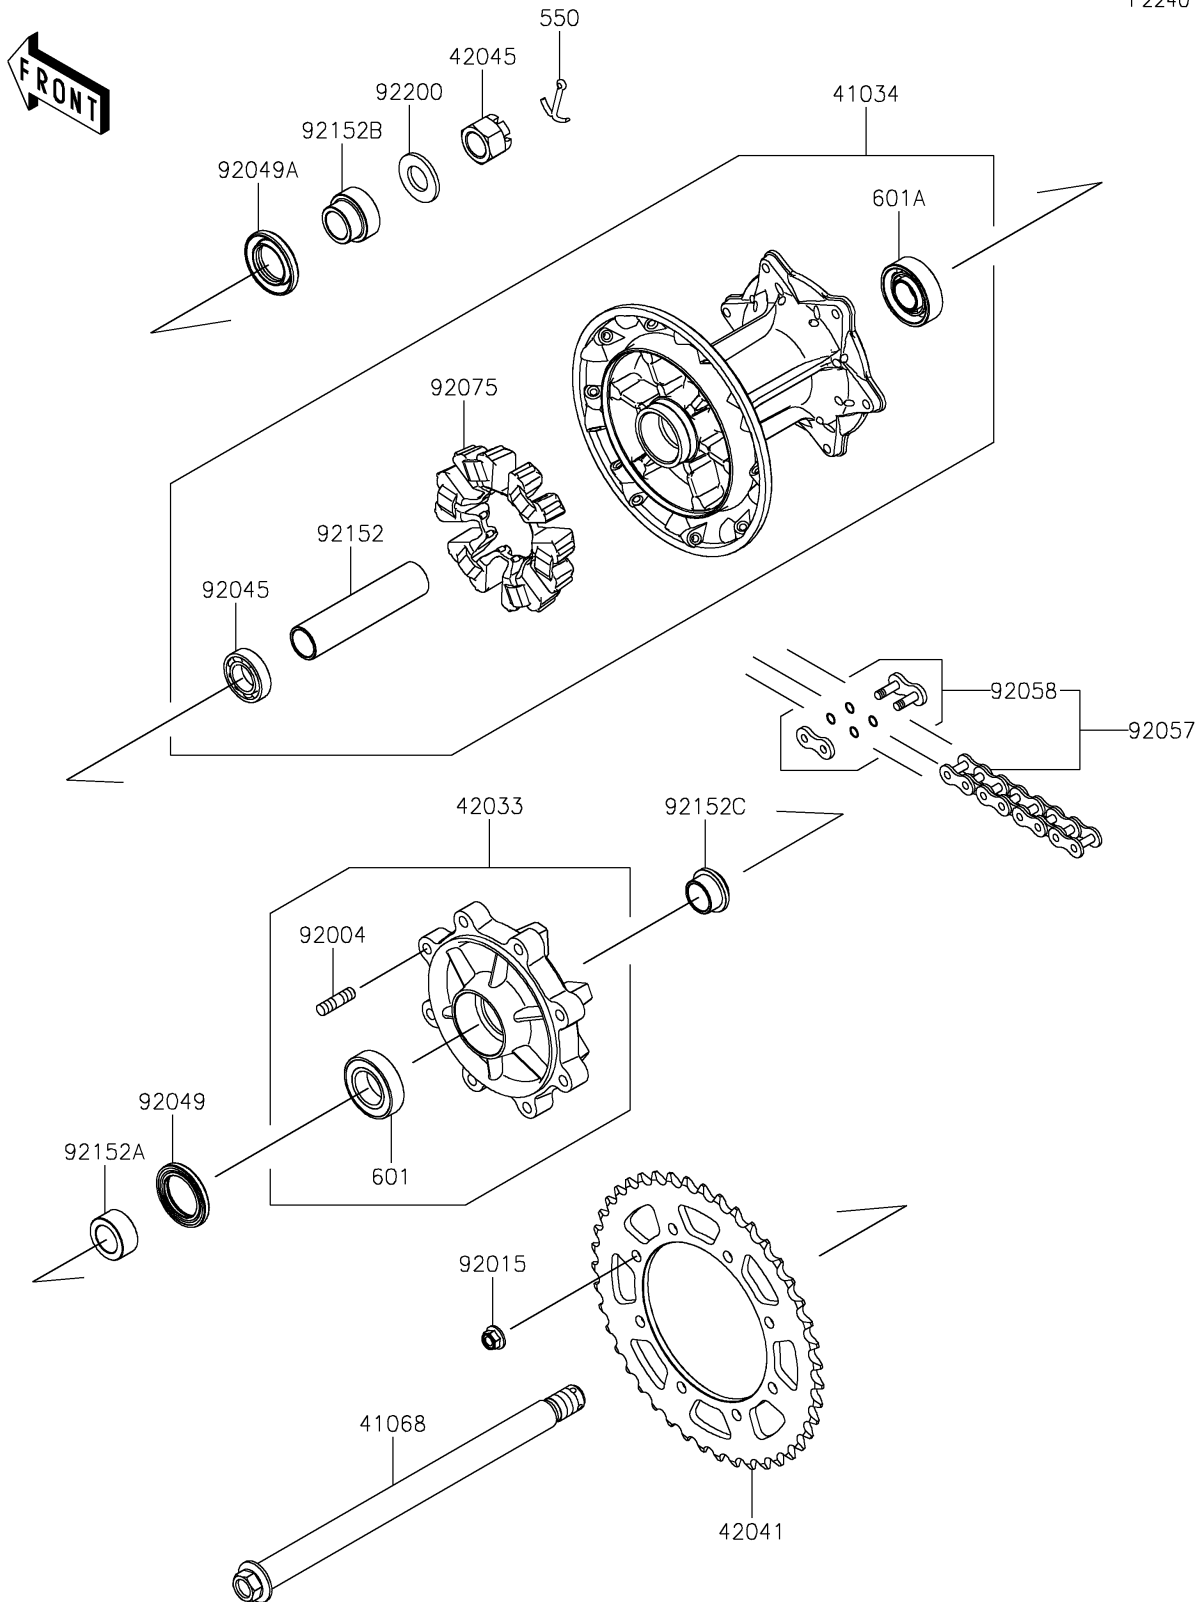

2023 KLR[®] 650 S

PARTS DIAGRAM

Rear Hub

F2240

2023 KLR[®] 650 S

PARTS LIST

Rear Hub

ITEM NAME

PART NUMBER

QUANTITY
