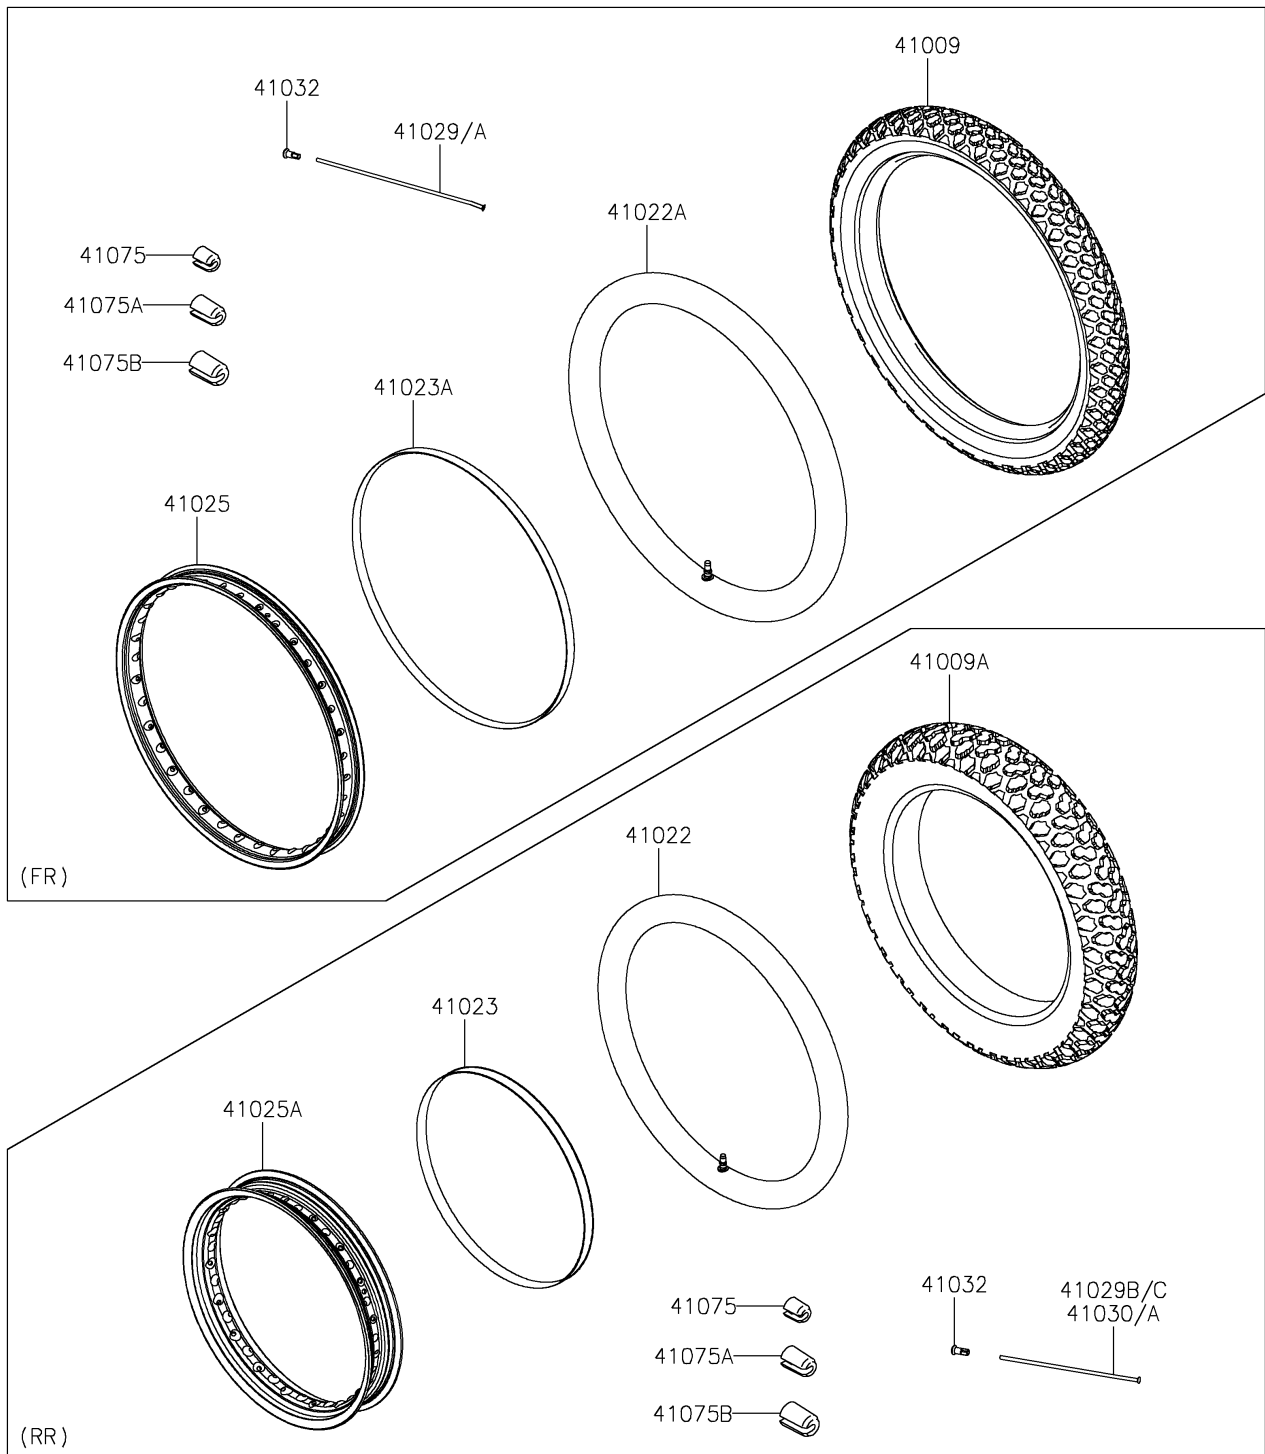

2025 KLR650 S ABS

PARTS DIAGRAM

Wheels/Tires

F2210

2025 KLR650 S ABS

PARTS LIST

Wheels/Tires

ITEM NAME

PART NUMBER

QUANTITY
