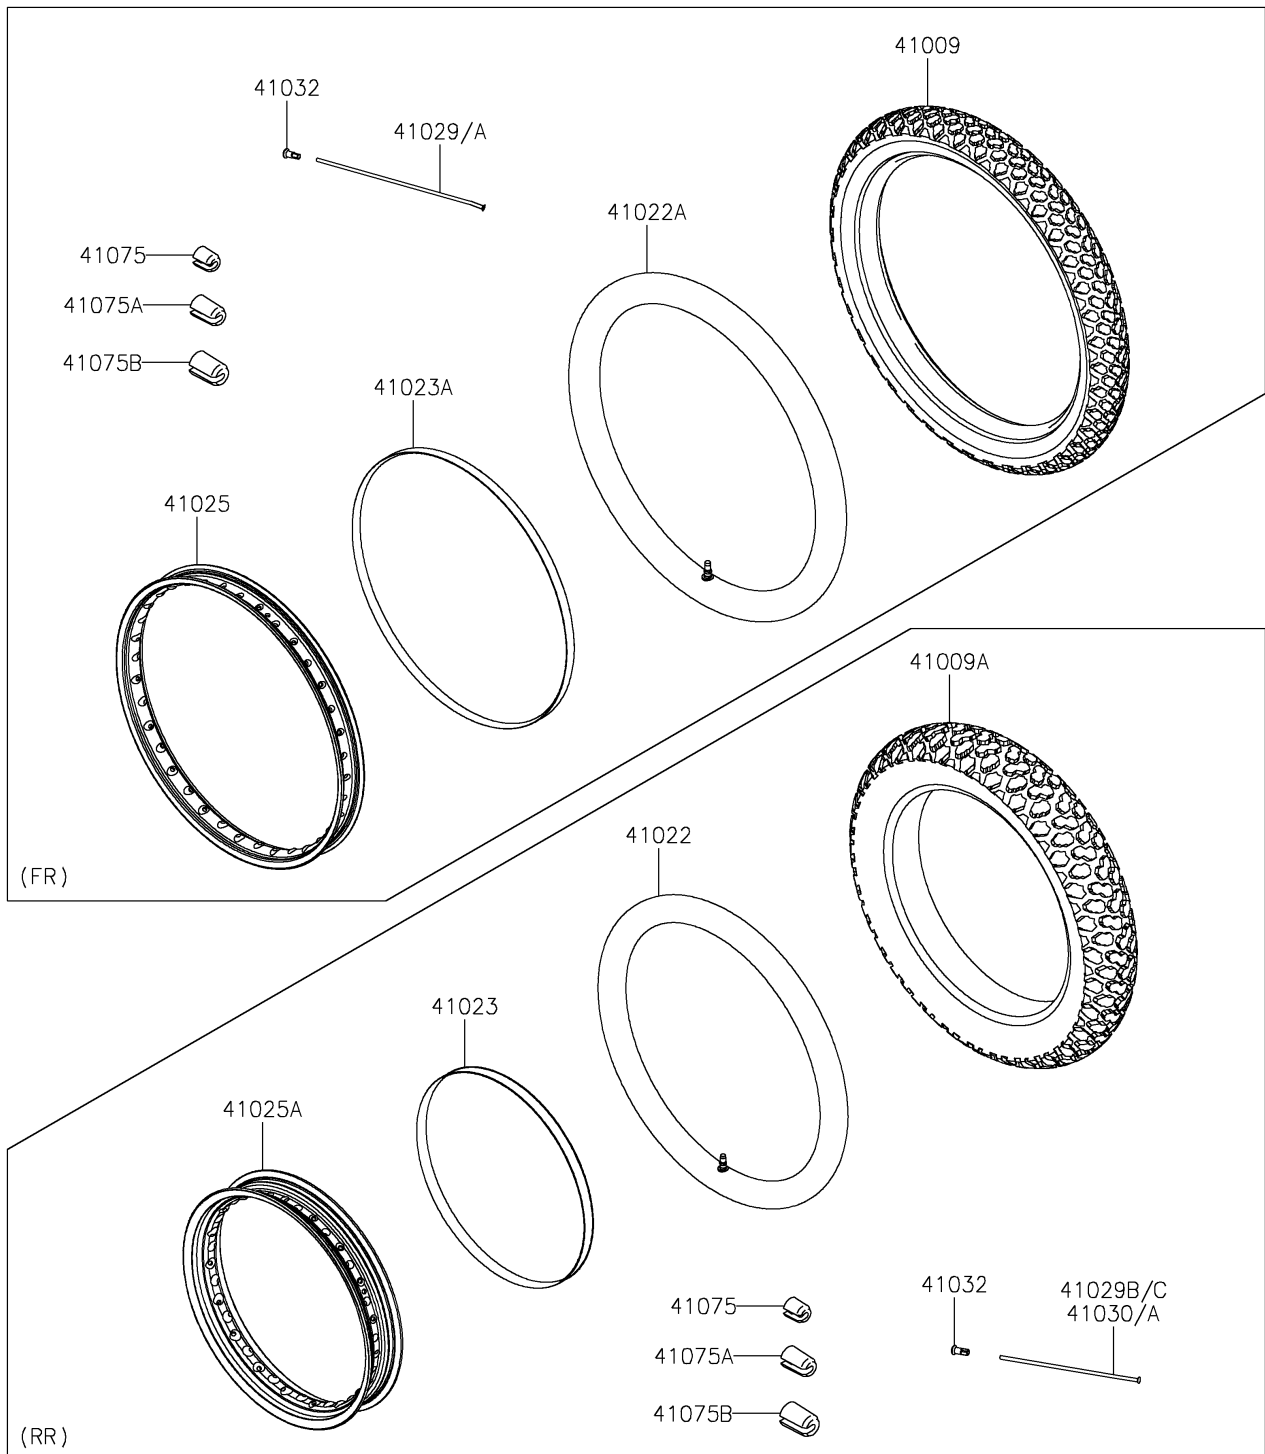

## PARTS DIAGRAM

### Wheels/Tires

F2210

## PARTS LIST

### Wheels/Tires

ITEM NAME	PART NUMBER	QUANTITY
TIRE,FR,90/90-21 54S,K750(D) (Ref # 41009)	41009-0001	1
TIRE,RR,130/80-17 65S,K750(D) (Ref # 41009A)	41009-0002	1
TUBE-TIRE,130/80-17(D) (Ref # 41022)	41022-0003	1
TUBE-TIRE,3.00-21(D),SNI (Ref # 41022A)	41022-0095	1
BAND-RIM,17XWM/MT2.15-2.50(D) (Ref # 41023)	41023-0001	1
BAND-RIM,21XWM1.60-1.85(D) (Ref # 41023A)	41023-1144	1
RIM,FR,1.60X21,BLACK (Ref # 41025)	41025-0033-WC	1
RIM,RR,2.50X17 (Ref # 41025A)	41025-0419	1
SPOKE-INNER,FR,LH,4X236 (Ref # 41029)	41029-0065	18
SPOKE-INNER,FR,RH,4X239 (Ref # 41029A)	41029-0066	18
SPOKE-INNER,RR,LH,4X157 (Ref # 41029B)	41029-0117	9
SPOKE-INNER,RR,RH,4X181 (Ref # 41029C)	41029-0118	9
SPOKE-OUTER,RR,LH,4X157 (Ref # 41030)	41030-0033	9
SPOKE-OUTER,RR,RH,4X178.5 (Ref # 41030A)	41030-0034	9
NIPPLE-SPOKE (Ref # 41032)	41032-0013	72
BALANCER-WHEEL,10G (Ref # 41075)	41075-0011	AR
BALANCER-WHEEL,20G (Ref # 41075A)	41075-0012	AR
BALANCER-WHEEL,30G (Ref # 41075B)	41075-0013	AR