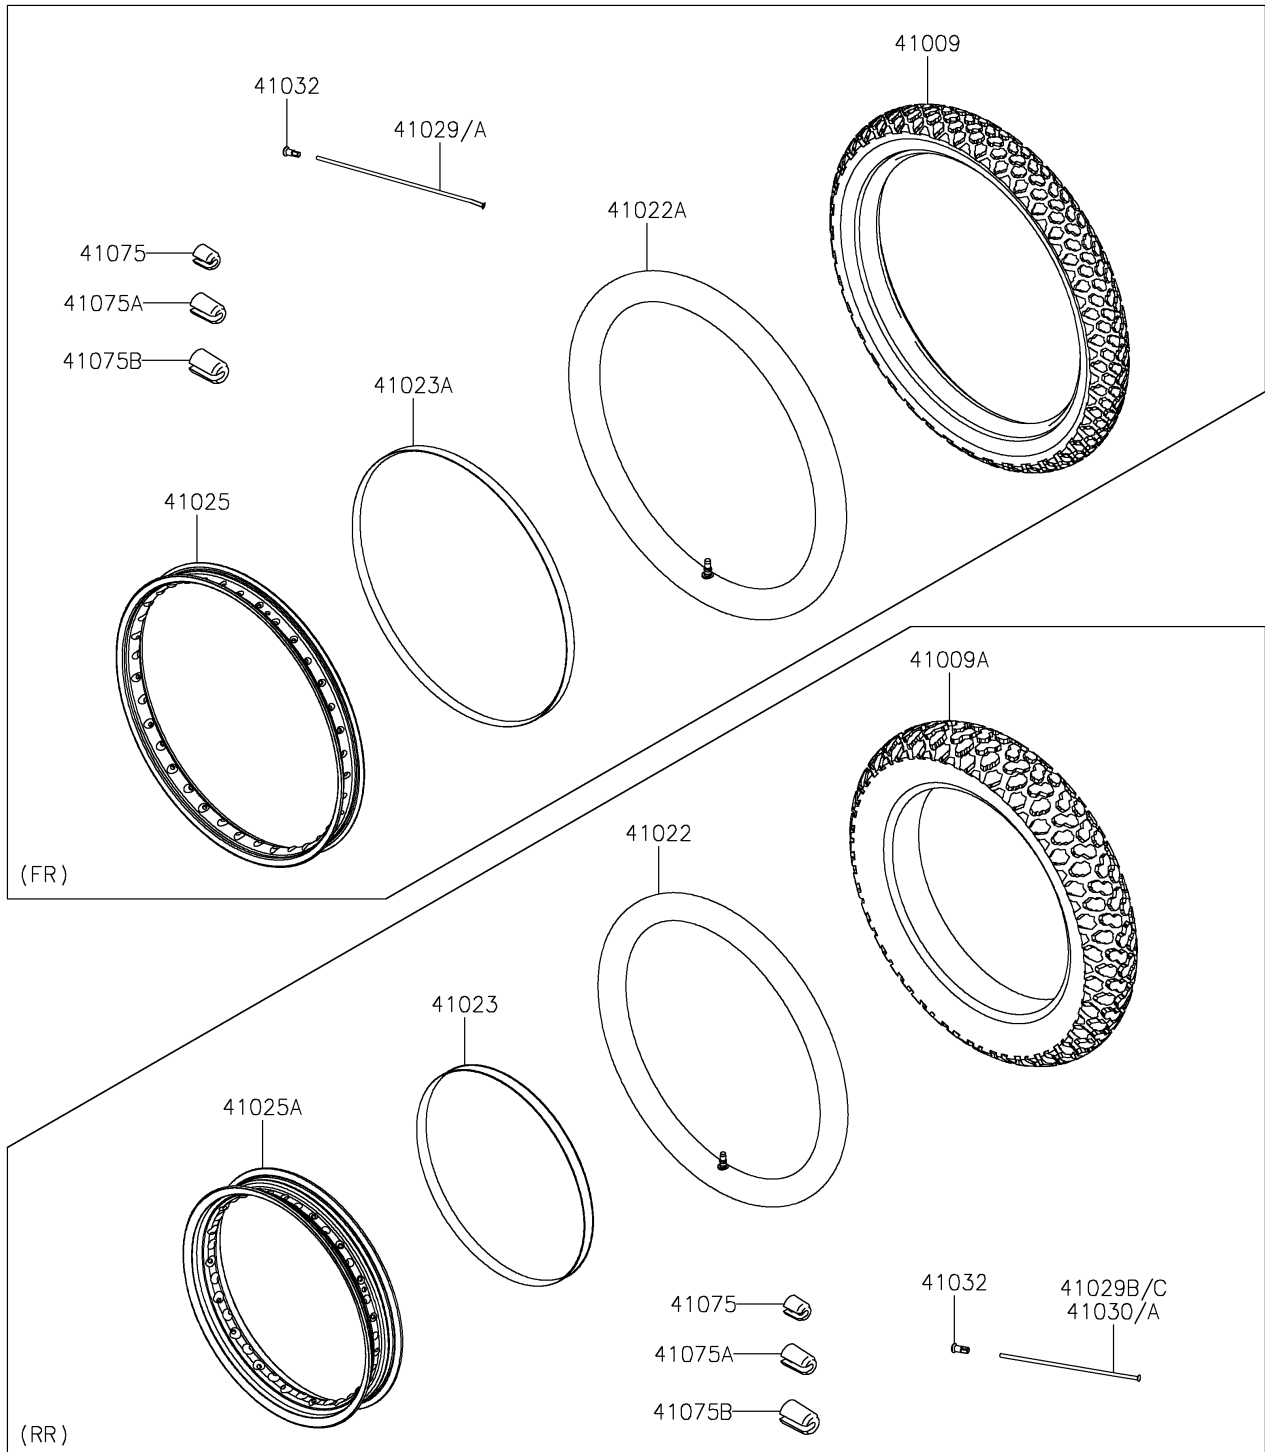

2024 KLR® 650 S ABS

PARTS DIAGRAM

Wheels/Tires

F2210

2024 KLR[®] 650 S ABS

PARTS LIST

Wheels/Tires

ITEM NAME

PART NUMBER

QUANTITY
