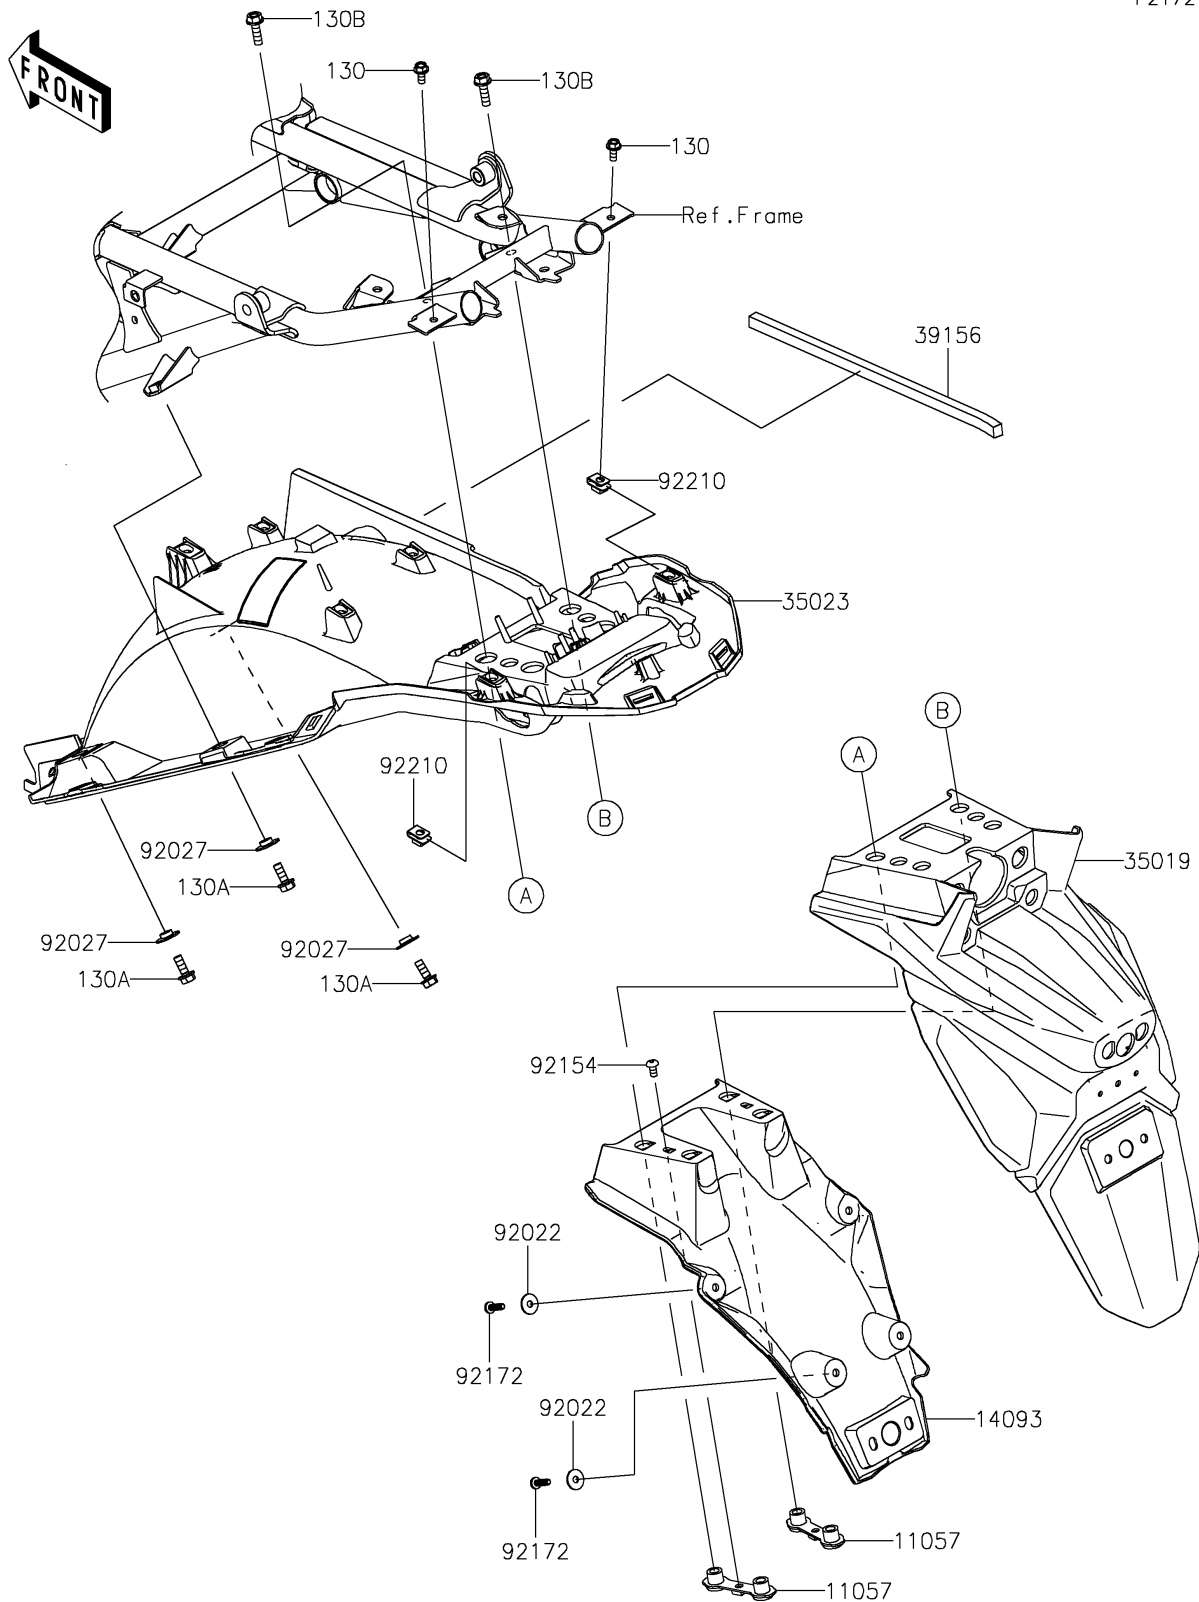

2024 KLR[®] 650 S ABS

PARTS DIAGRAM

Rear Fender(s)

F2172

2024 KLR[®] 650 S ABS

PARTS LIST

Rear Fender(s)

ITEM NAME	PART NUMBER	QUANTITY
-----------	-------------	----------
