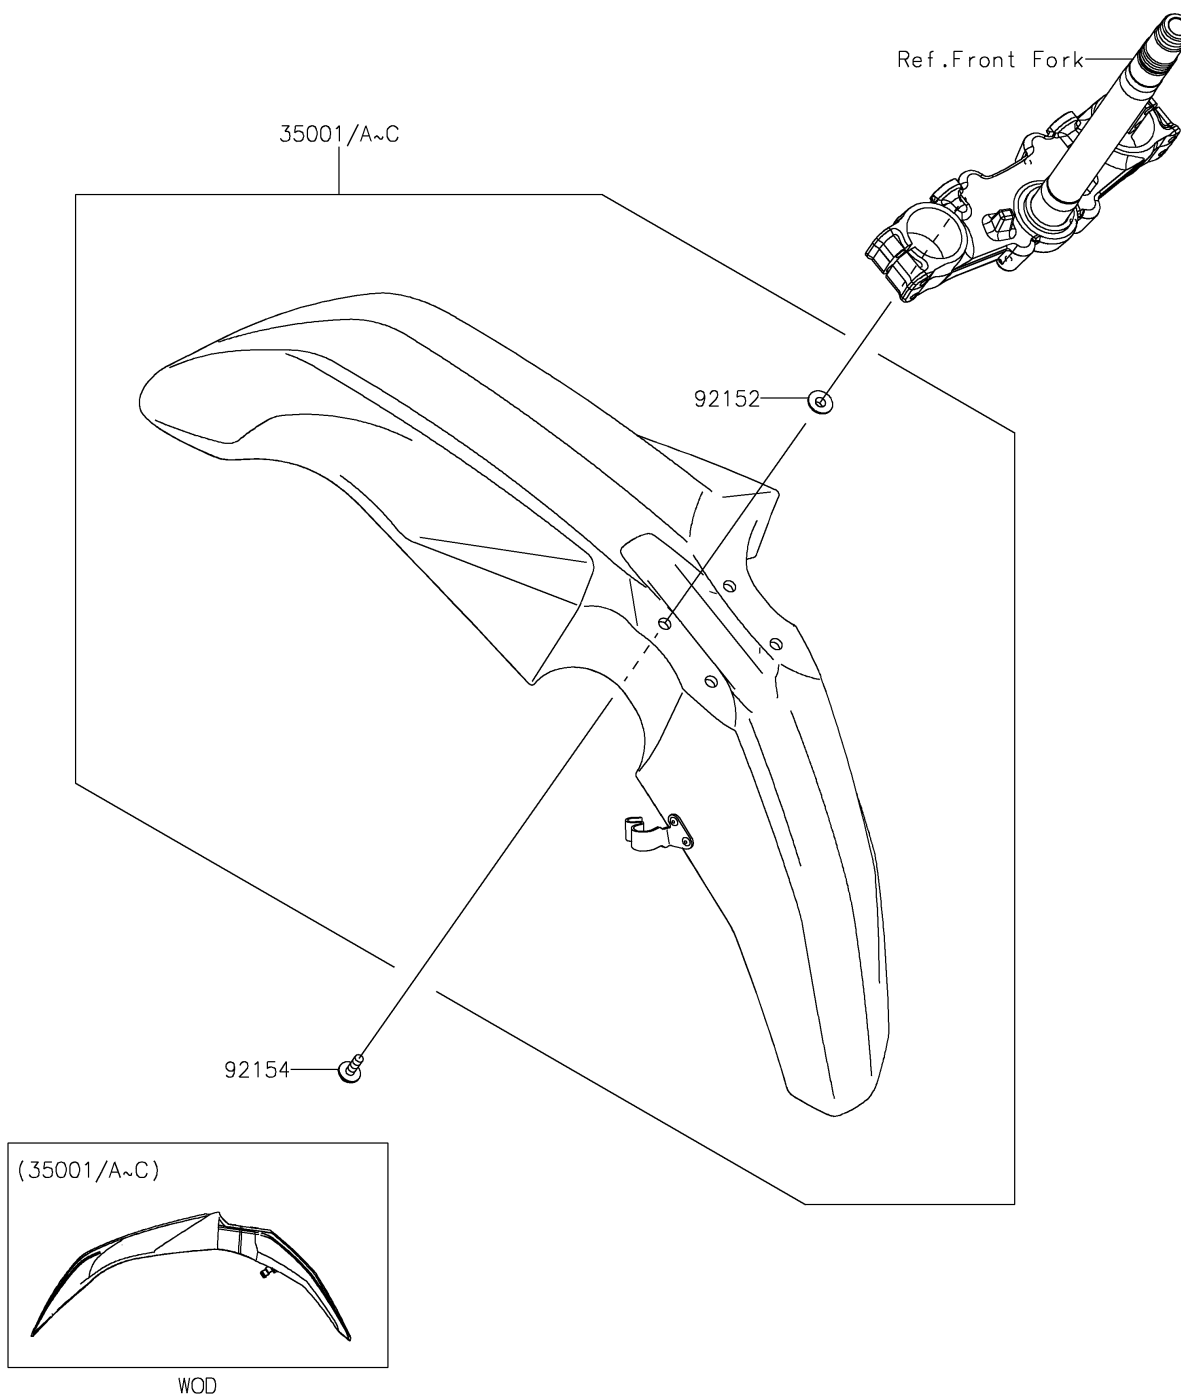

2024 KLR[®] 650 S ABS

PARTS DIAGRAM

Front Fender(s)

F2171

2024 KLR[®] 650 S ABS

PARTS LIST

Front Fender(s)

ITEM NAME

PART NUMBER

QUANTITY
