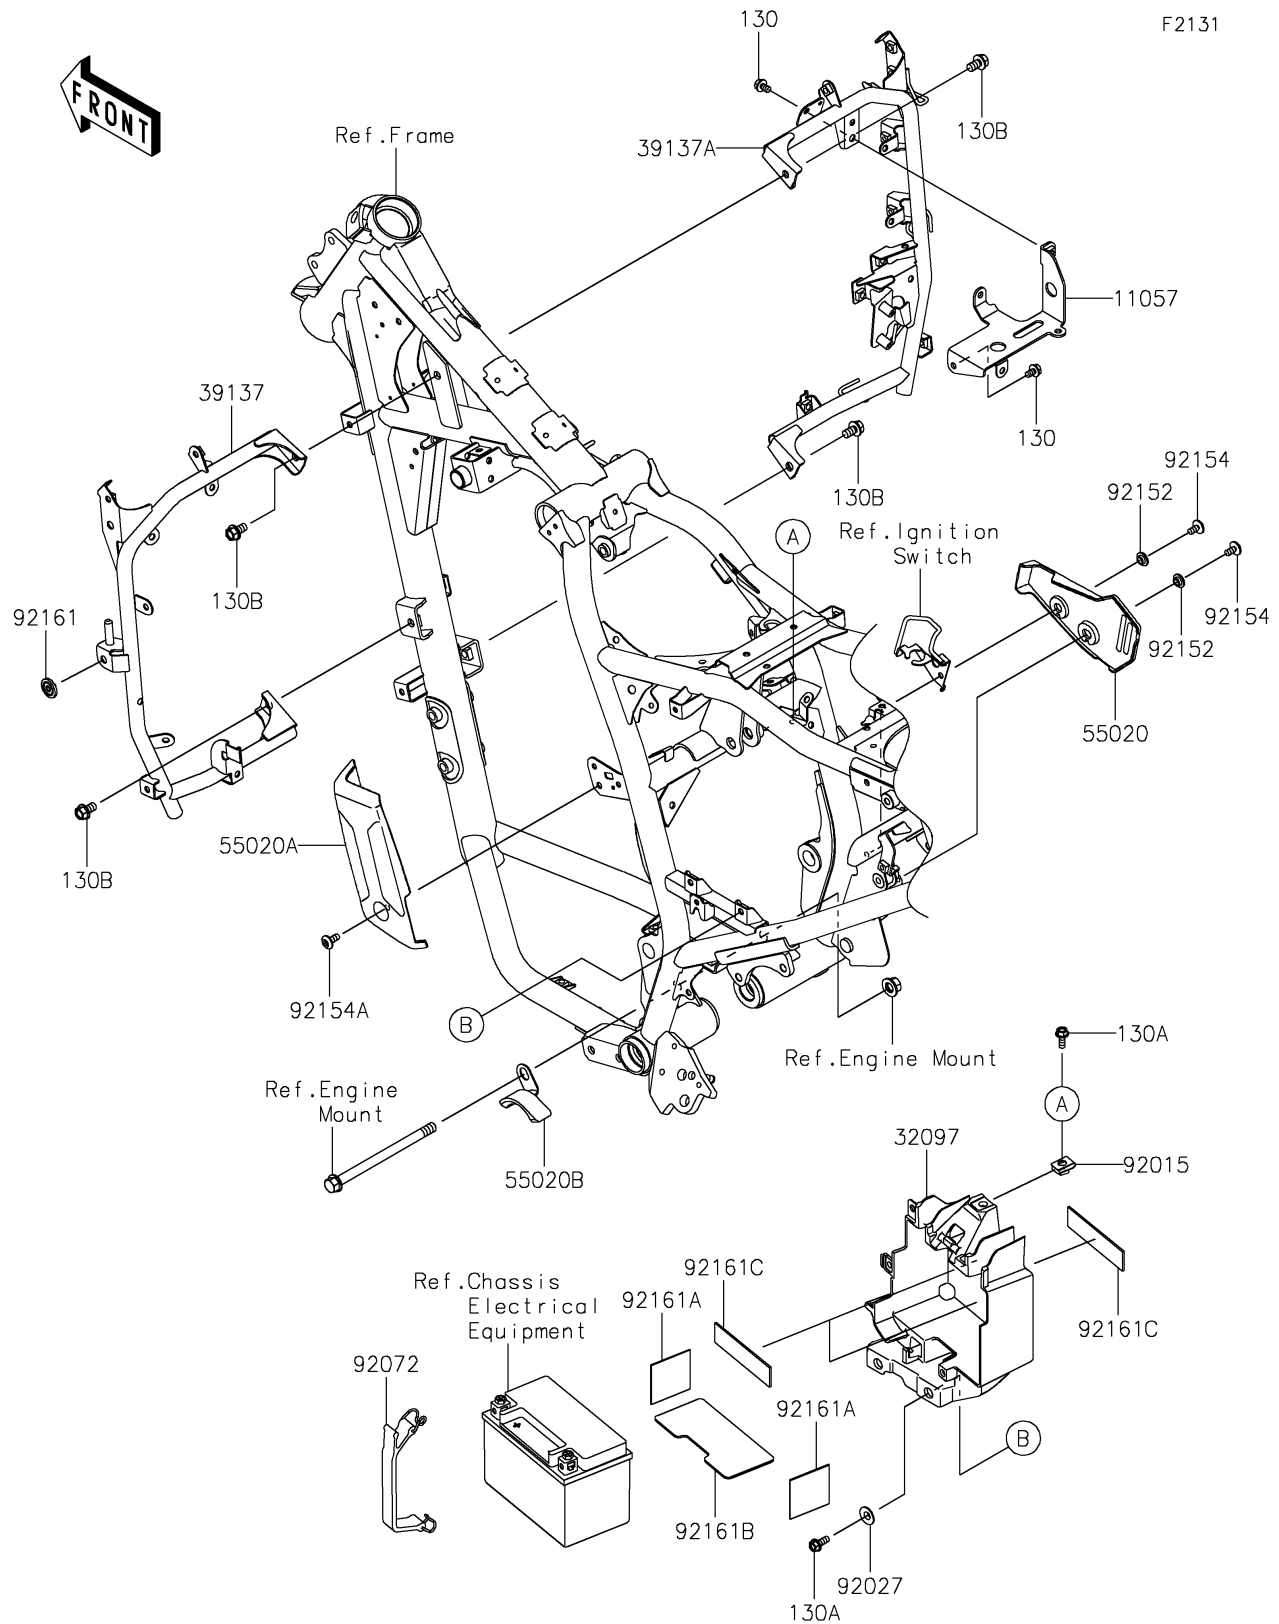

2024 KLR® 650 S ABS

PARTS DIAGRAM

Frame Fittings

2024 KLR[®] 650 S ABS

PARTS LIST

Frame Fittings

ITEM NAME	PART NUMBER	QUANTITY
-----------	-------------	----------
