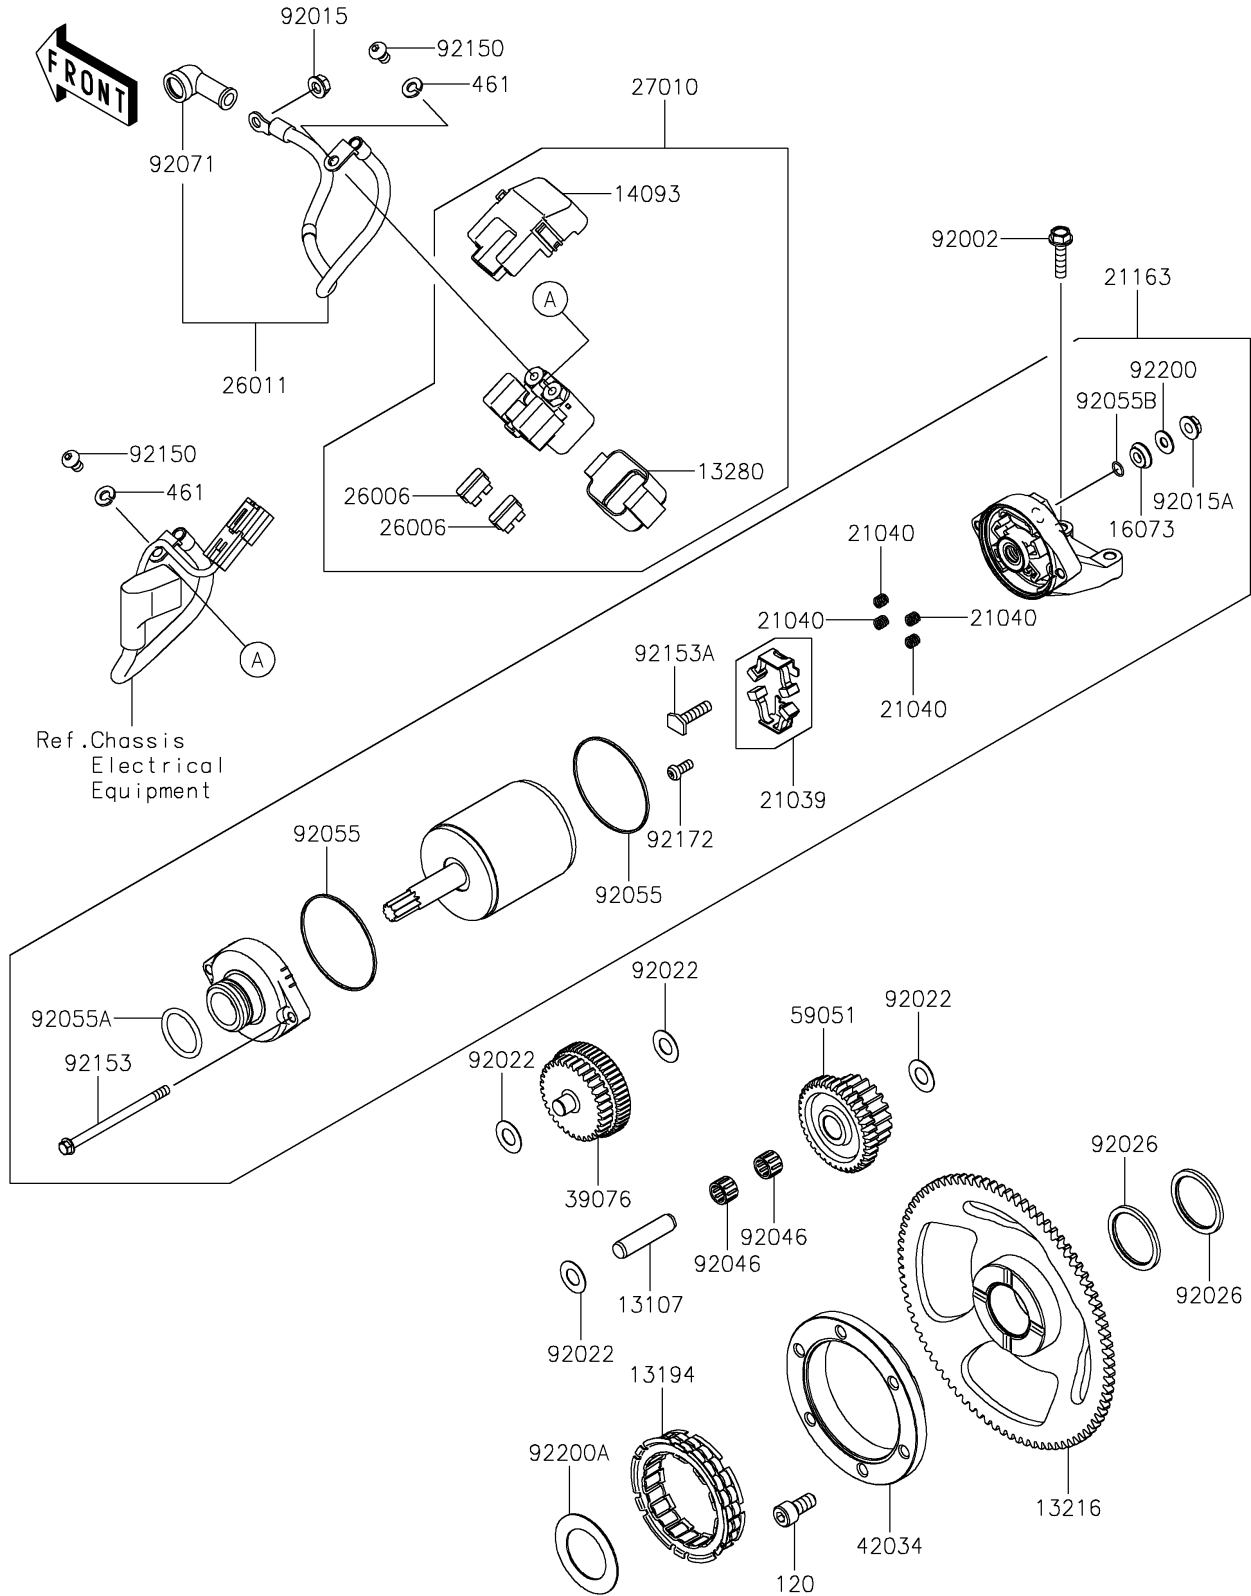

2025 KLR650 S ABS

PARTS DIAGRAM

Starter Motor

E1840

2025 KLR650 S ABS

PARTS LIST

Starter Motor

ITEM NAME

PART NUMBER

QUANTITY
