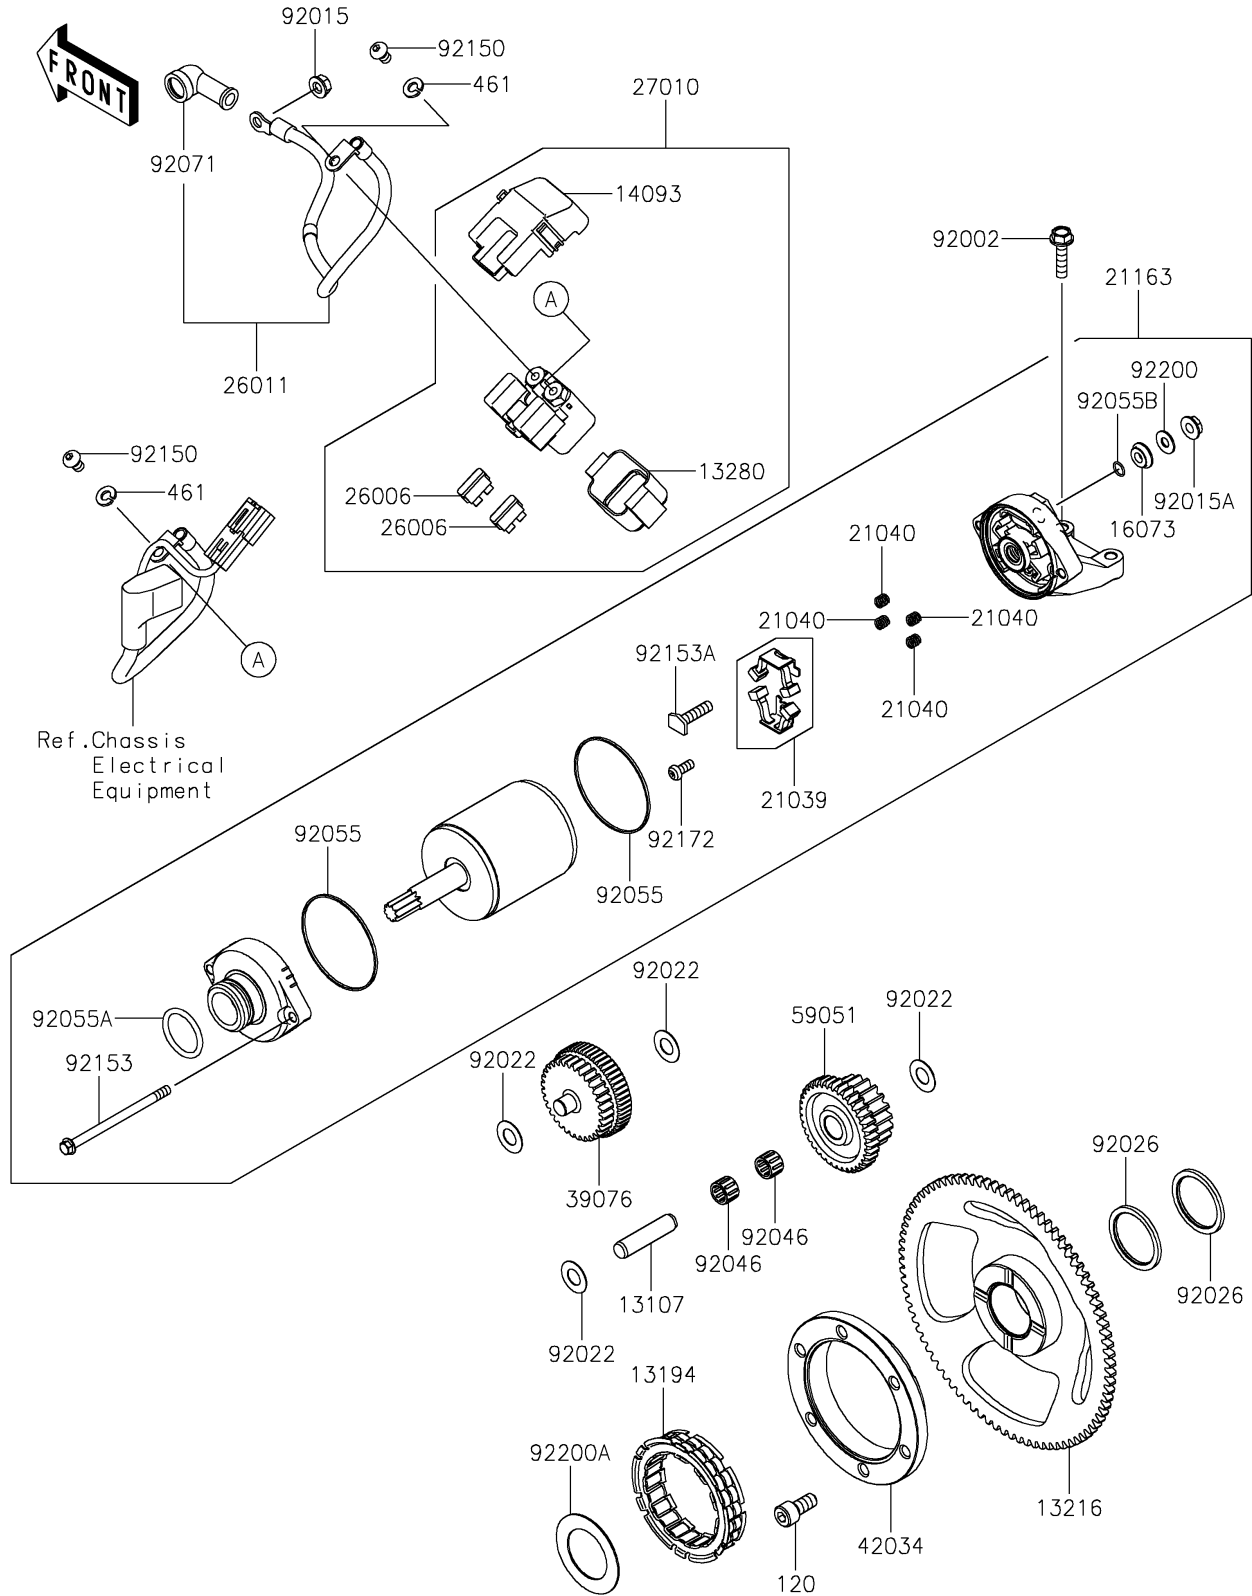

2025 KLR650 S ABS

PARTS DIAGRAM

Starter Motor

E1840

2025 KLR650 S ABS

PARTS LIST

Starter Motor

ITEM NAME

PART NUMBER

QUANTITY
