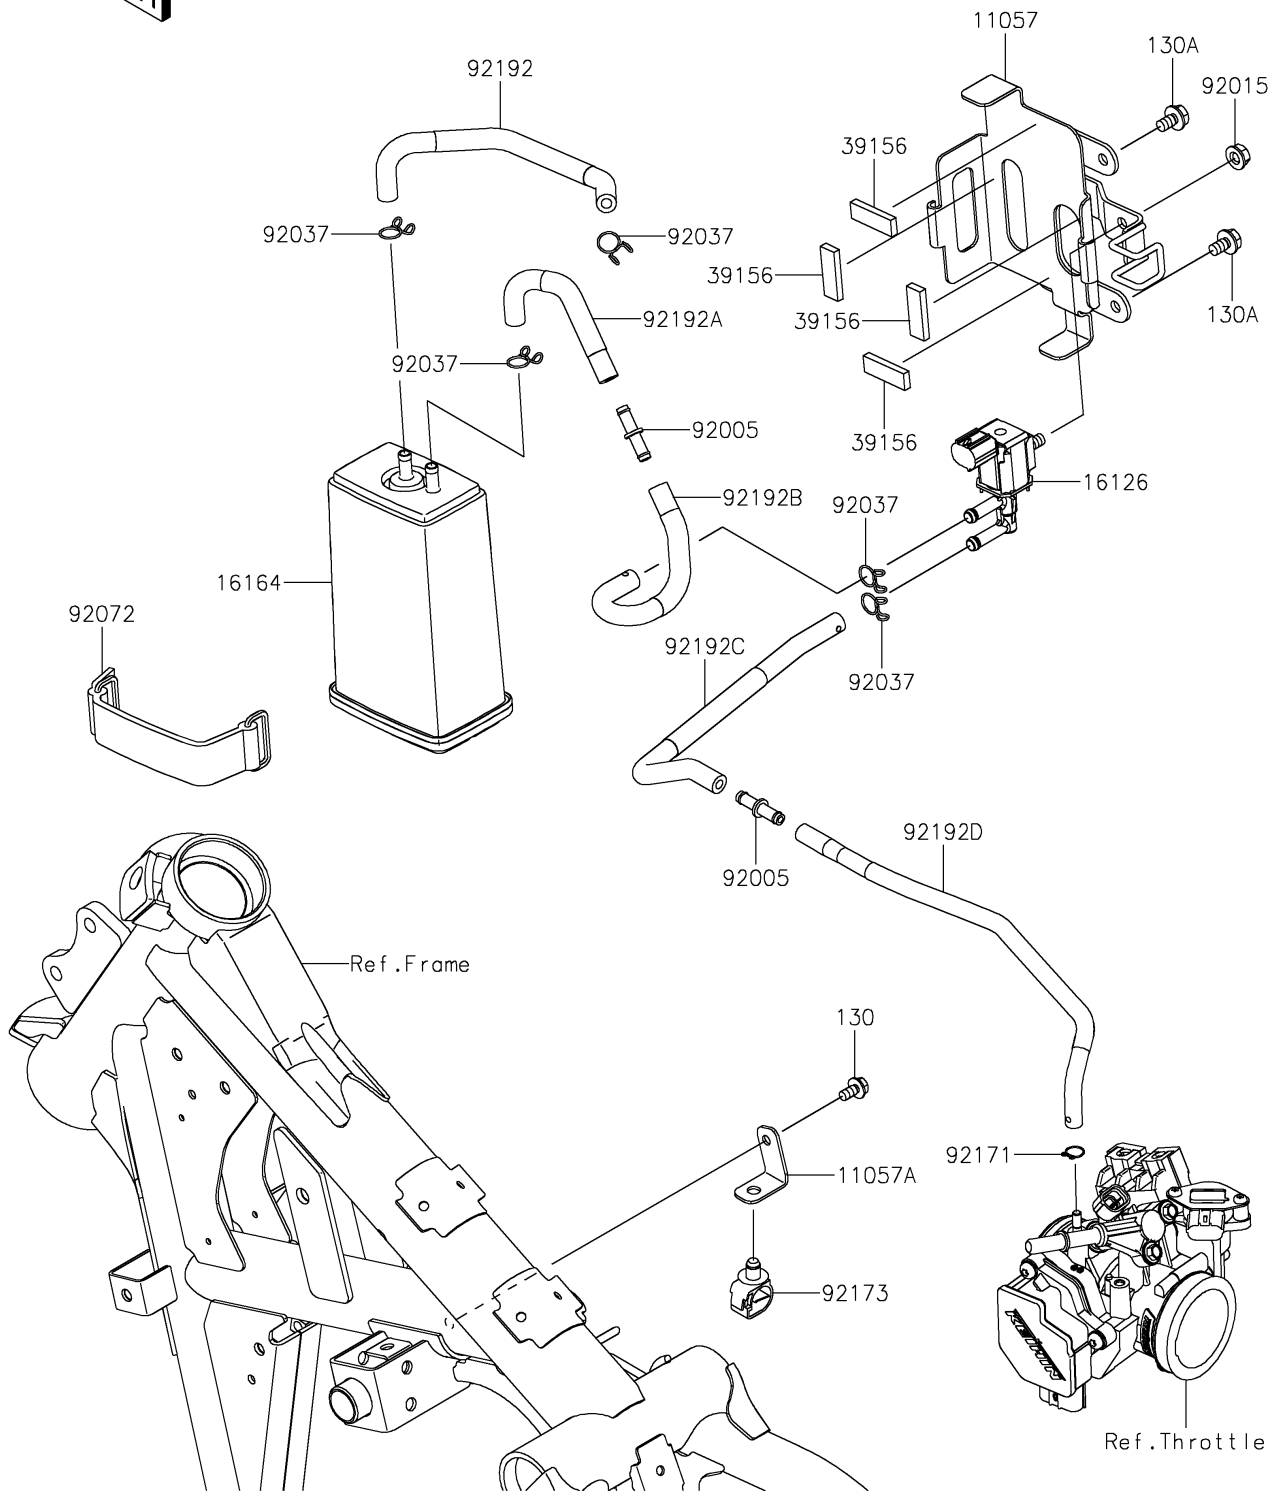

2023 KLR[®] 650 S

PARTS DIAGRAM

Fuel Evaporative System(CA)

E1650

2023 KLR[®] 650 S

PARTS LIST

Fuel Evaporative System(CA)

ITEM NAME

PART NUMBER

QUANTITY
