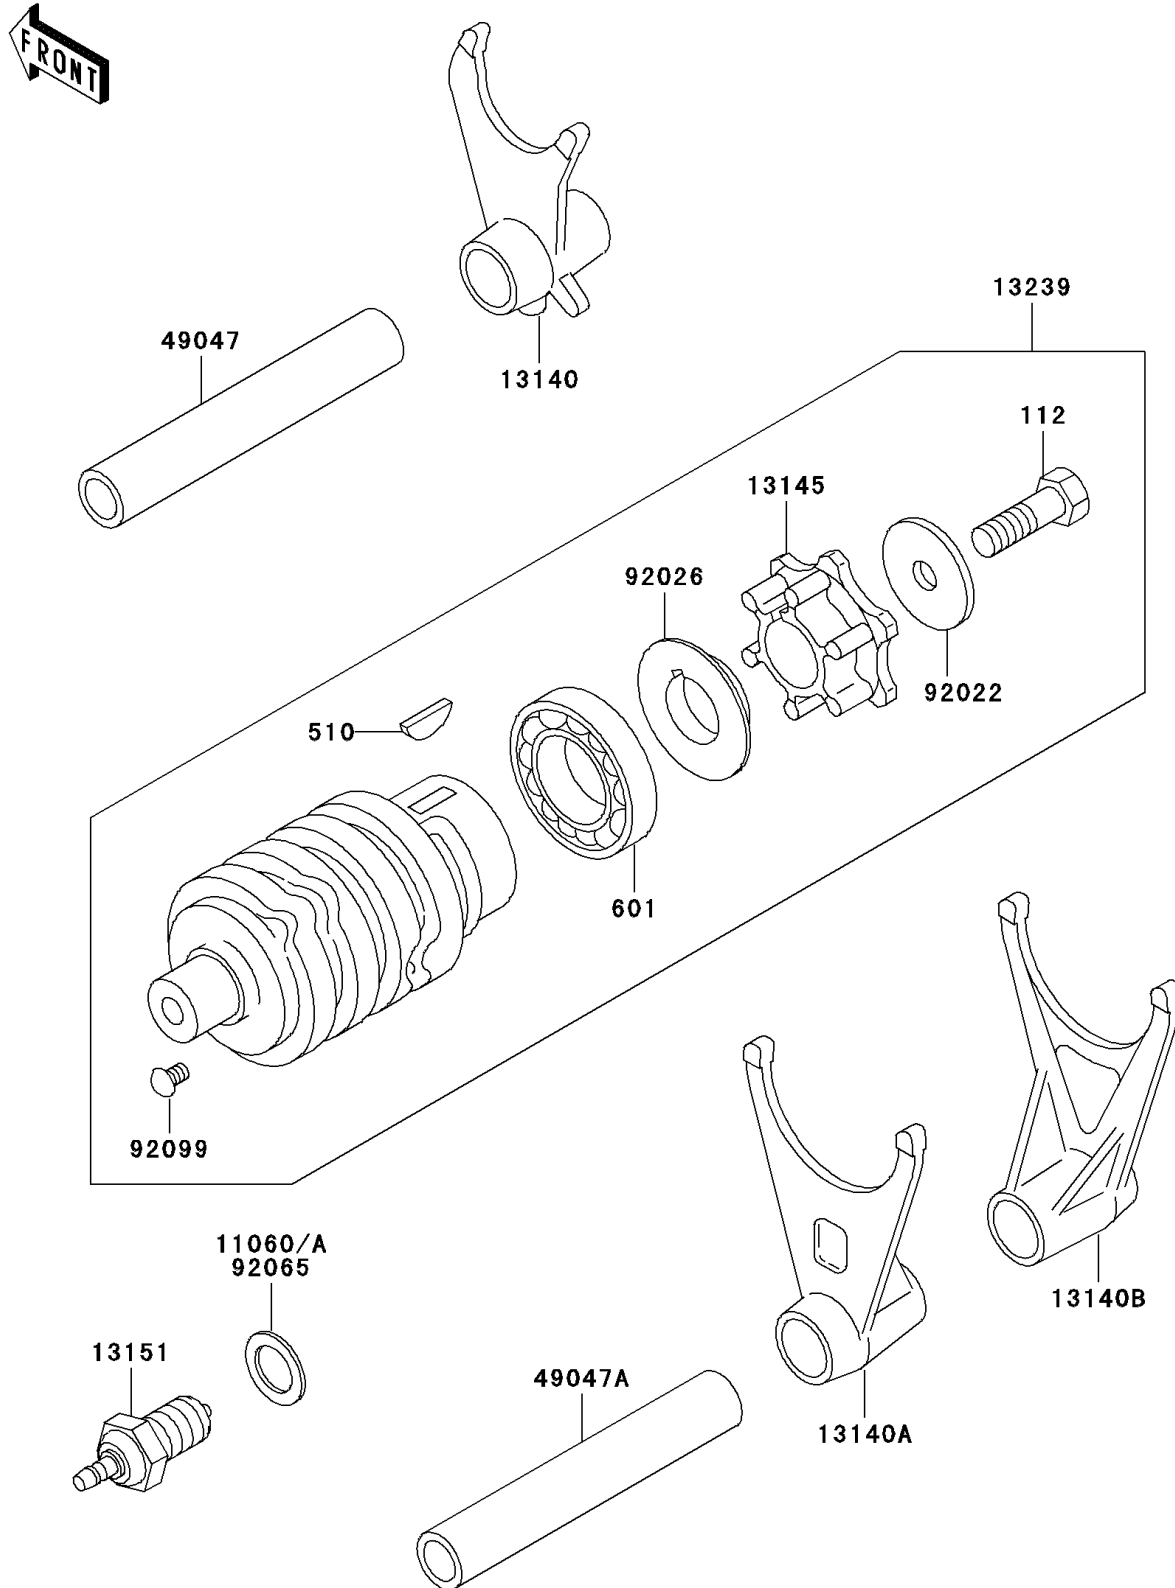

2002 Ninja[®] ZX[™]-6

PARTS DIAGRAM

Gear Change Drum/Shift Fork(s)

E1362

2002 Ninja® ZX™-6

PARTS LIST

Gear Change Drum/Shift Fork(s)

| ITEM NAME | PART NUMBER | QUANTITY |
|-----------------------------------|-------------|----------|
| BOLT-UPSET (Ref # 112) | 112P0620 | 1 |
| KEY-WOODRUFF (Ref # 510) | 510A3200 | 1 |
| BEARING-BALL (Ref # 601) | 601A6005 | 1 |
| GASKET,10.5X16X1.5 (Ref # 11060) | 11060-1676 | AR |
| GASKET,10.5X16X1.2 (Ref # 11060A) | 11060-1684 | AR |
| FORK-SHIFT,INPUT (Ref # 13140) | 13140-1153 | 1 |
| FORK-SHIFT,OUTPUT (Ref # 13140A) | 13140-1154 | 1 |
| FORK-SHIFT,OUTPUT (Ref # 13140B) | 13140-1191 | 1 |
| CAM-CHANGE DRUM (Ref # 13145) | 13145-1074 | 1 |
| SWITCH-COMP,NEUTRAL (Ref # 13151) | 13151-1080 | 1 |
| DRUM-ASSY-CHANGE (Ref # 13239) | 13239-1176 | 1 |
| ROD-SHIFT (Ref # 49047) | 49047-1070 | 1 |
| ROD-SHIFT (Ref # 49047A) | 49047-1076 | 1 |
| WASHER,6.5X24X2 (Ref # 92022) | 92022-1690 | 1 |
| SPACER,CHANGE DRUM (Ref # 92026) | 92026-1380 | 1 |
| GASKET,10.5X16X1 (Ref # 92065) | 92065-058 | 1 |
| RIVET (Ref # 92099) | 92099-001 | 1 |