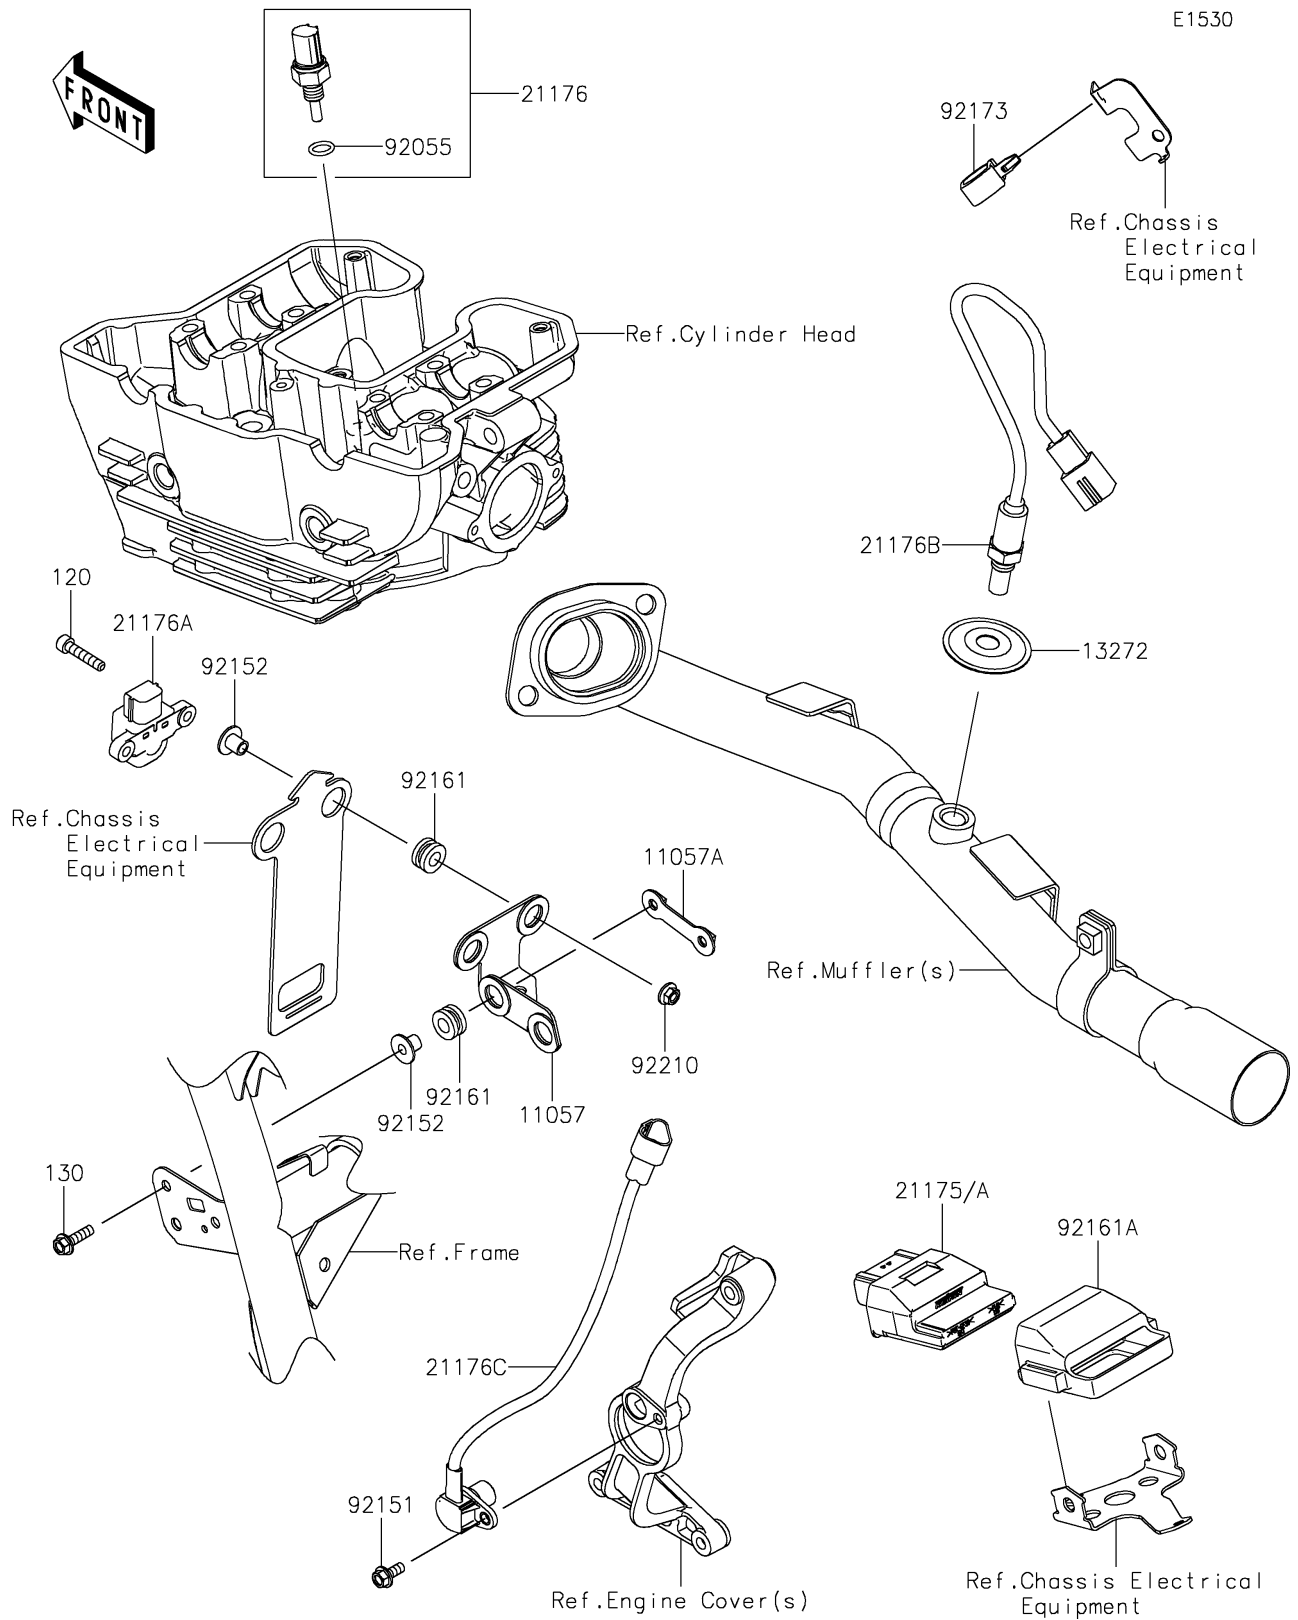

2024 KLR[®] 650 S ABS

PARTS DIAGRAM

Fuel Injection

2024 KLR[®] 650 S ABS

PARTS LIST

Fuel Injection

ITEM NAME

PART NUMBER

QUANTITY
