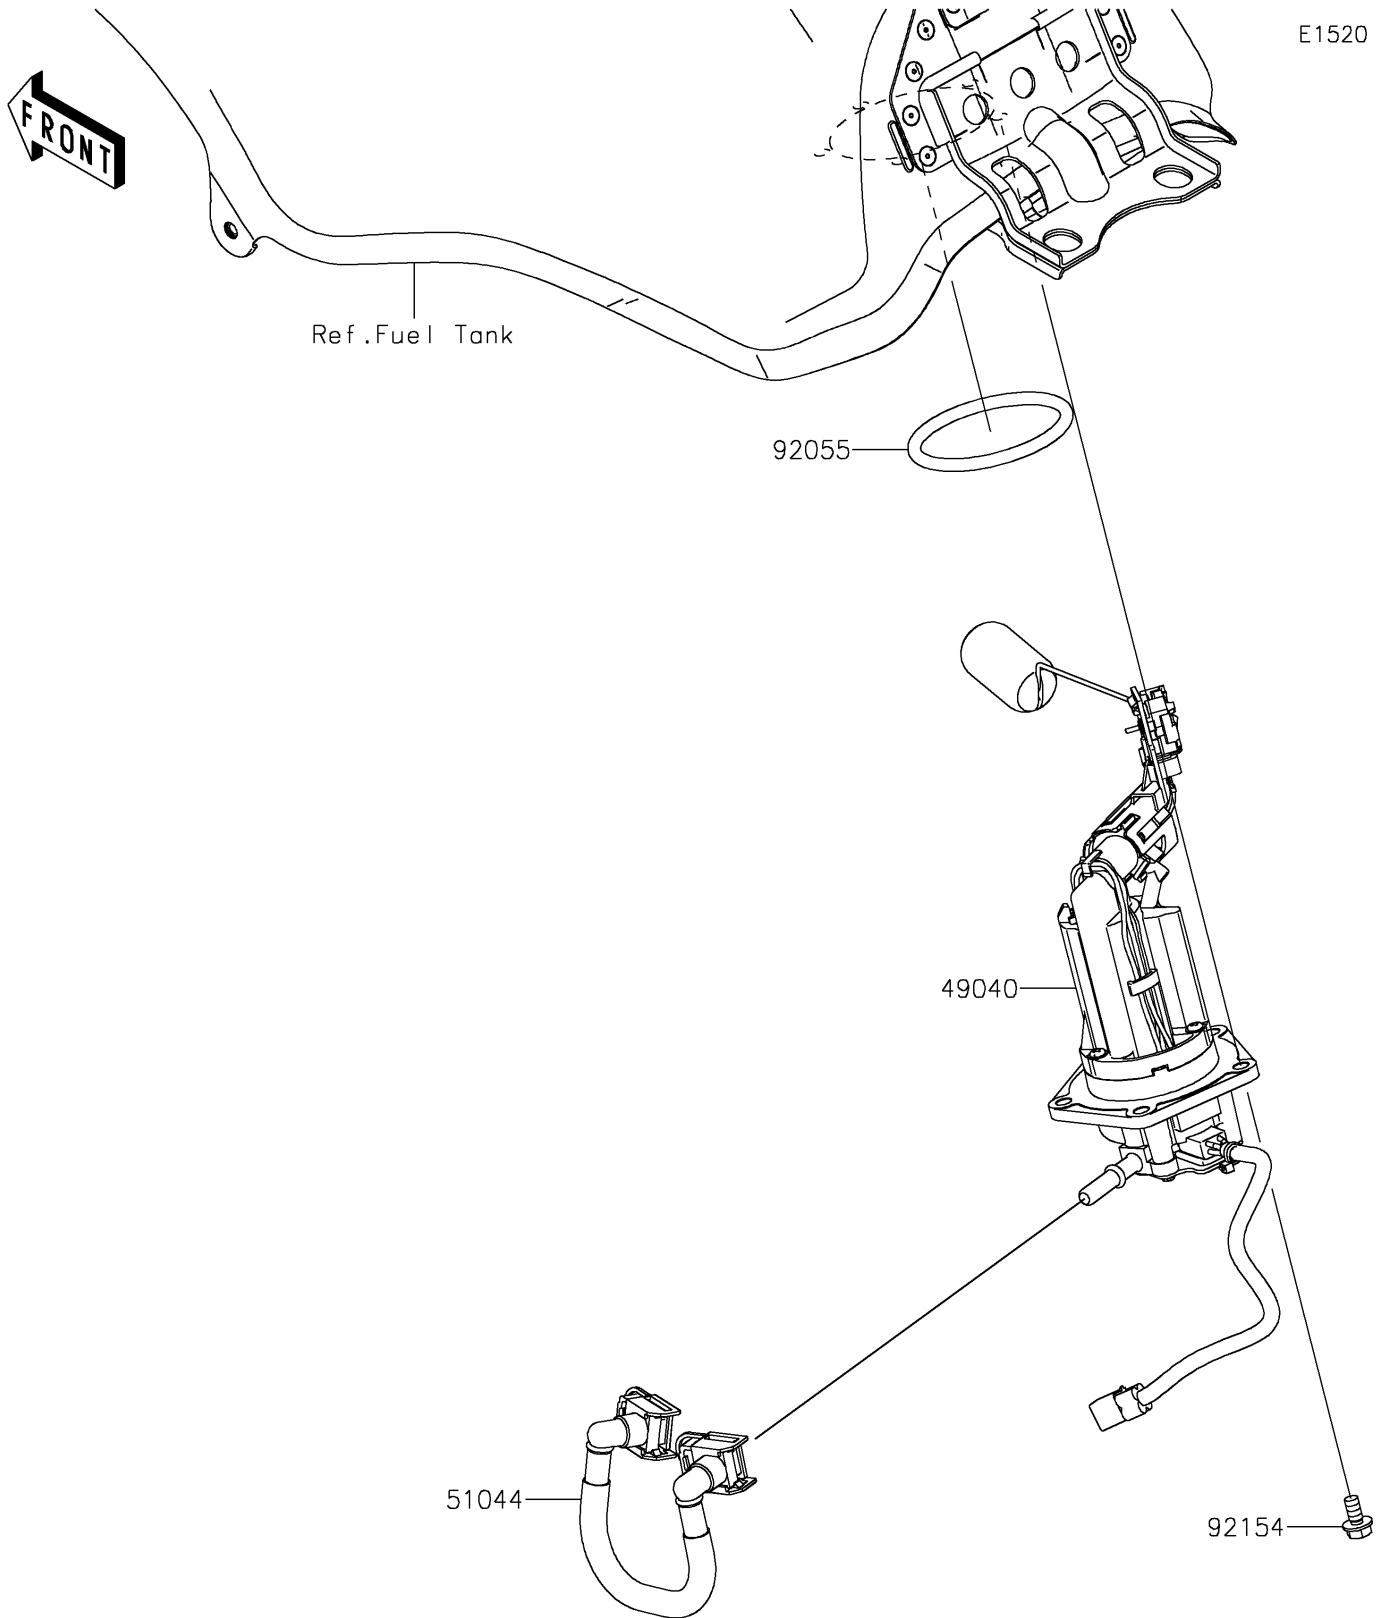

2025 KLR650 S ABS

PARTS DIAGRAM

Fuel Pump