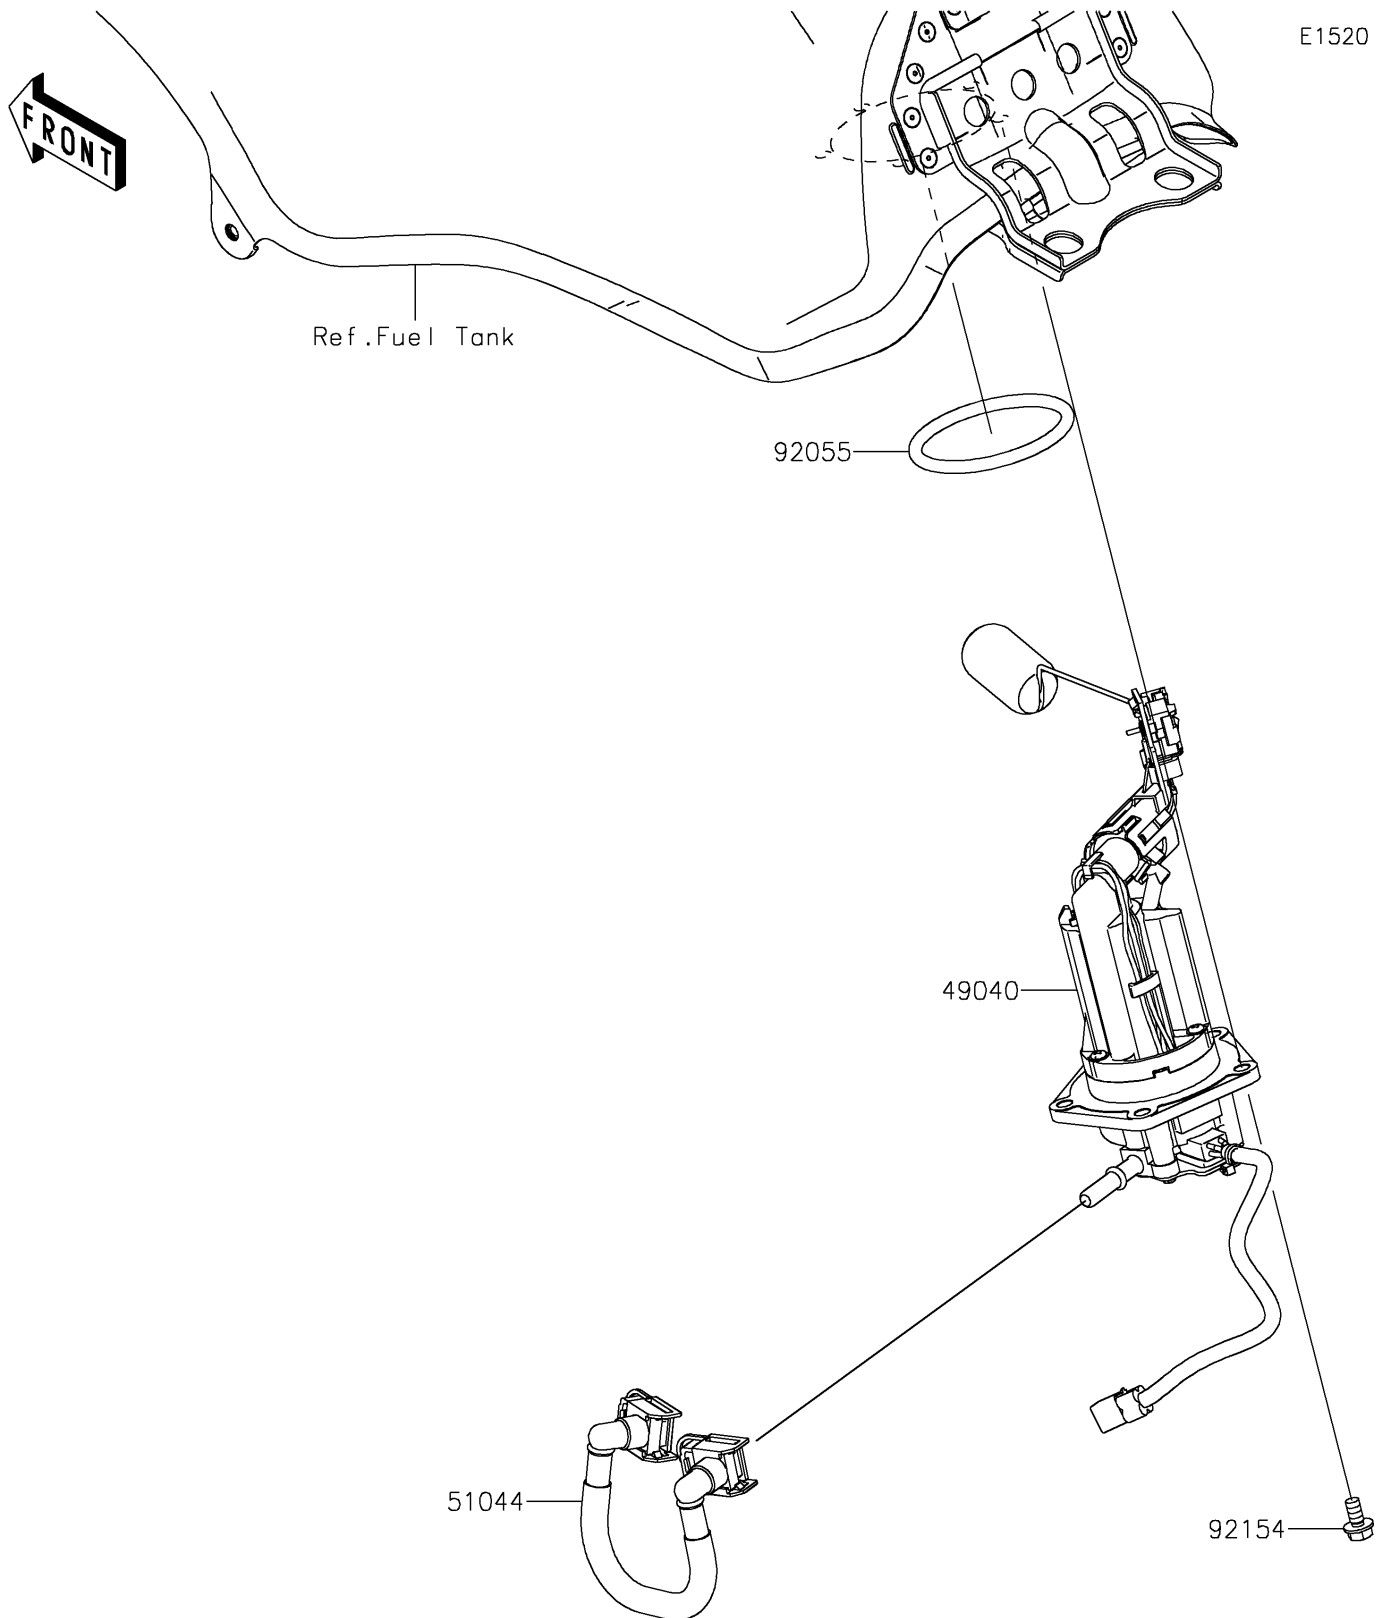

2025 KLR650 S ABS

PARTS DIAGRAM

Fuel Pump

2025 KLR650 S ABS

PARTS LIST

Fuel Pump

ITEM NAME

PART NUMBER

QUANTITY
