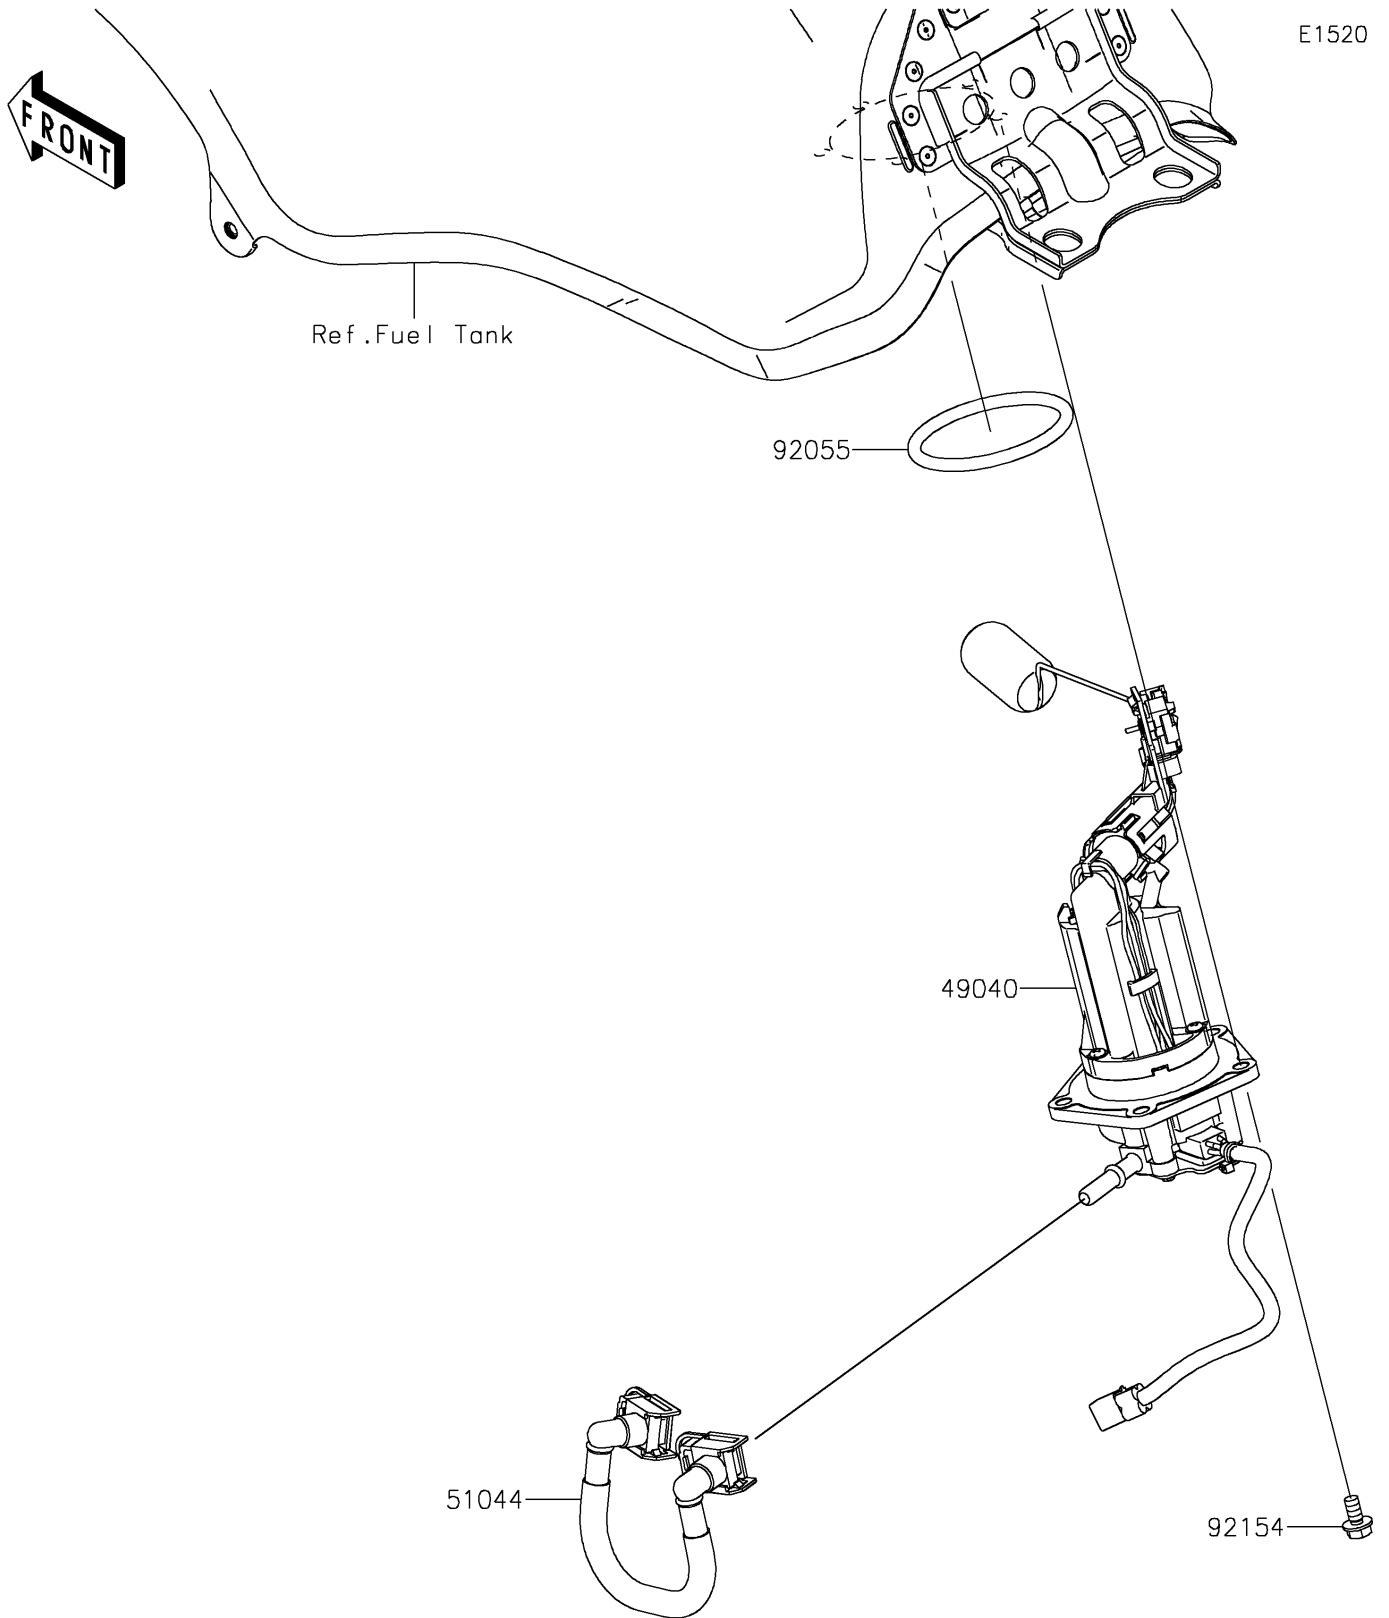

2024 KLR[®] 650 S ABS

PARTS DIAGRAM

Fuel Pump

2024 KLR[®] 650 S ABS

PARTS LIST

Fuel Pump

ITEM NAME

PART NUMBER

QUANTITY
