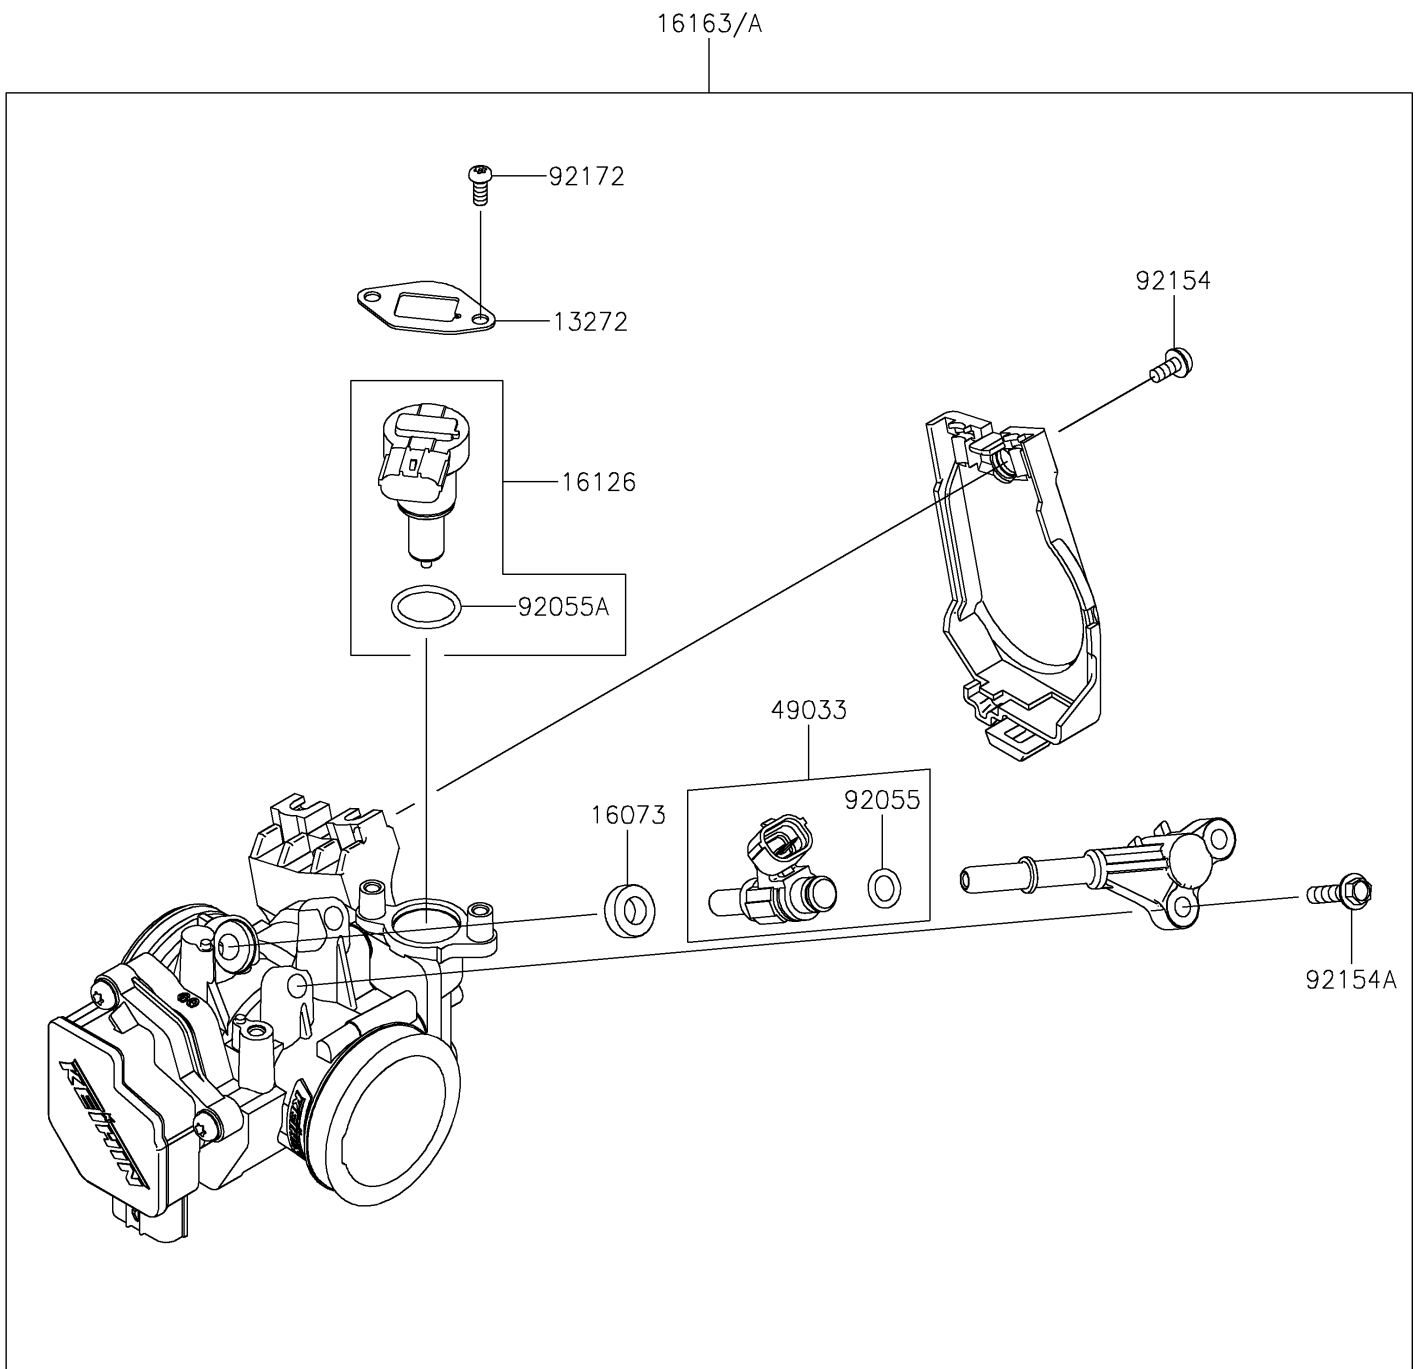

2025 KLR650 S ABS

PARTS DIAGRAM

Throttle

E1510

2025 KLR650 S ABS

PARTS LIST

Throttle

ITEM NAME

PART NUMBER

QUANTITY
