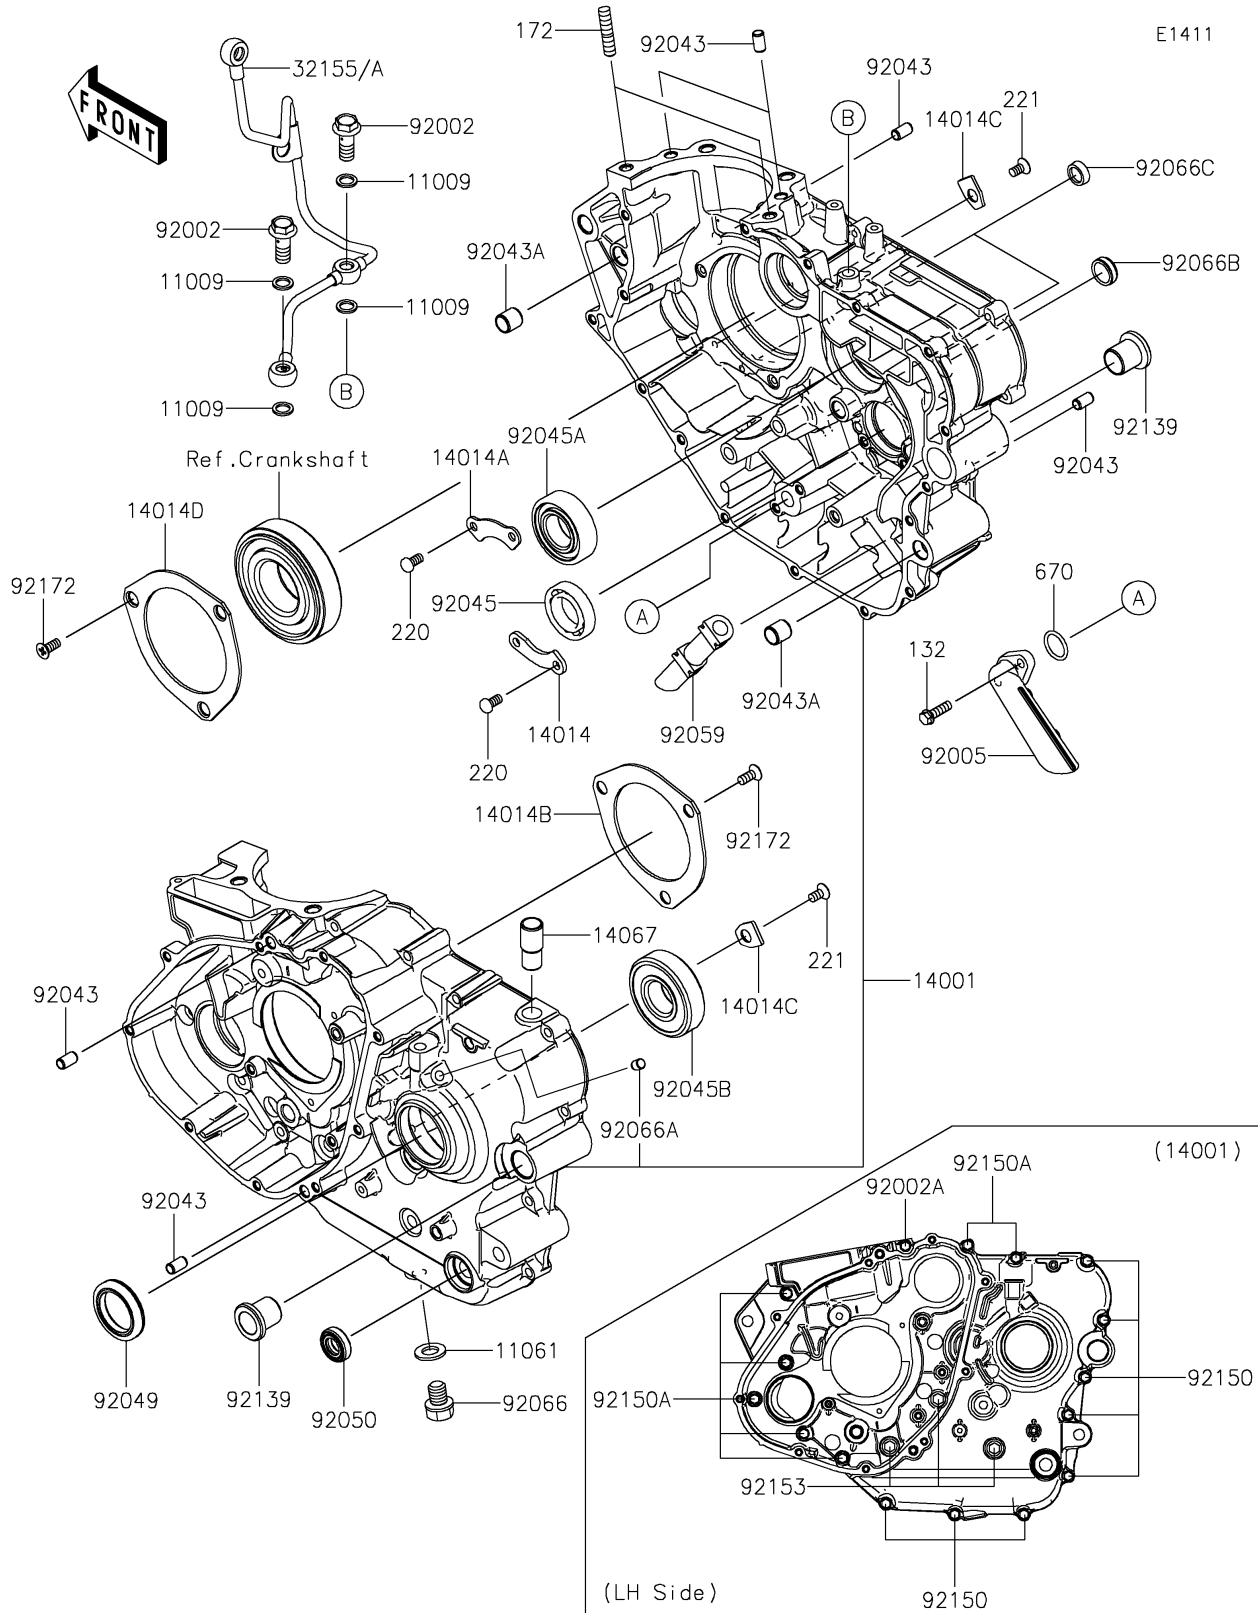

2025 KLR650 S ABS

PARTS DIAGRAM

Crankcase

2025 KLR650 S ABS

PARTS LIST

Crankcase

ITEM NAME

PART NUMBER

QUANTITY
