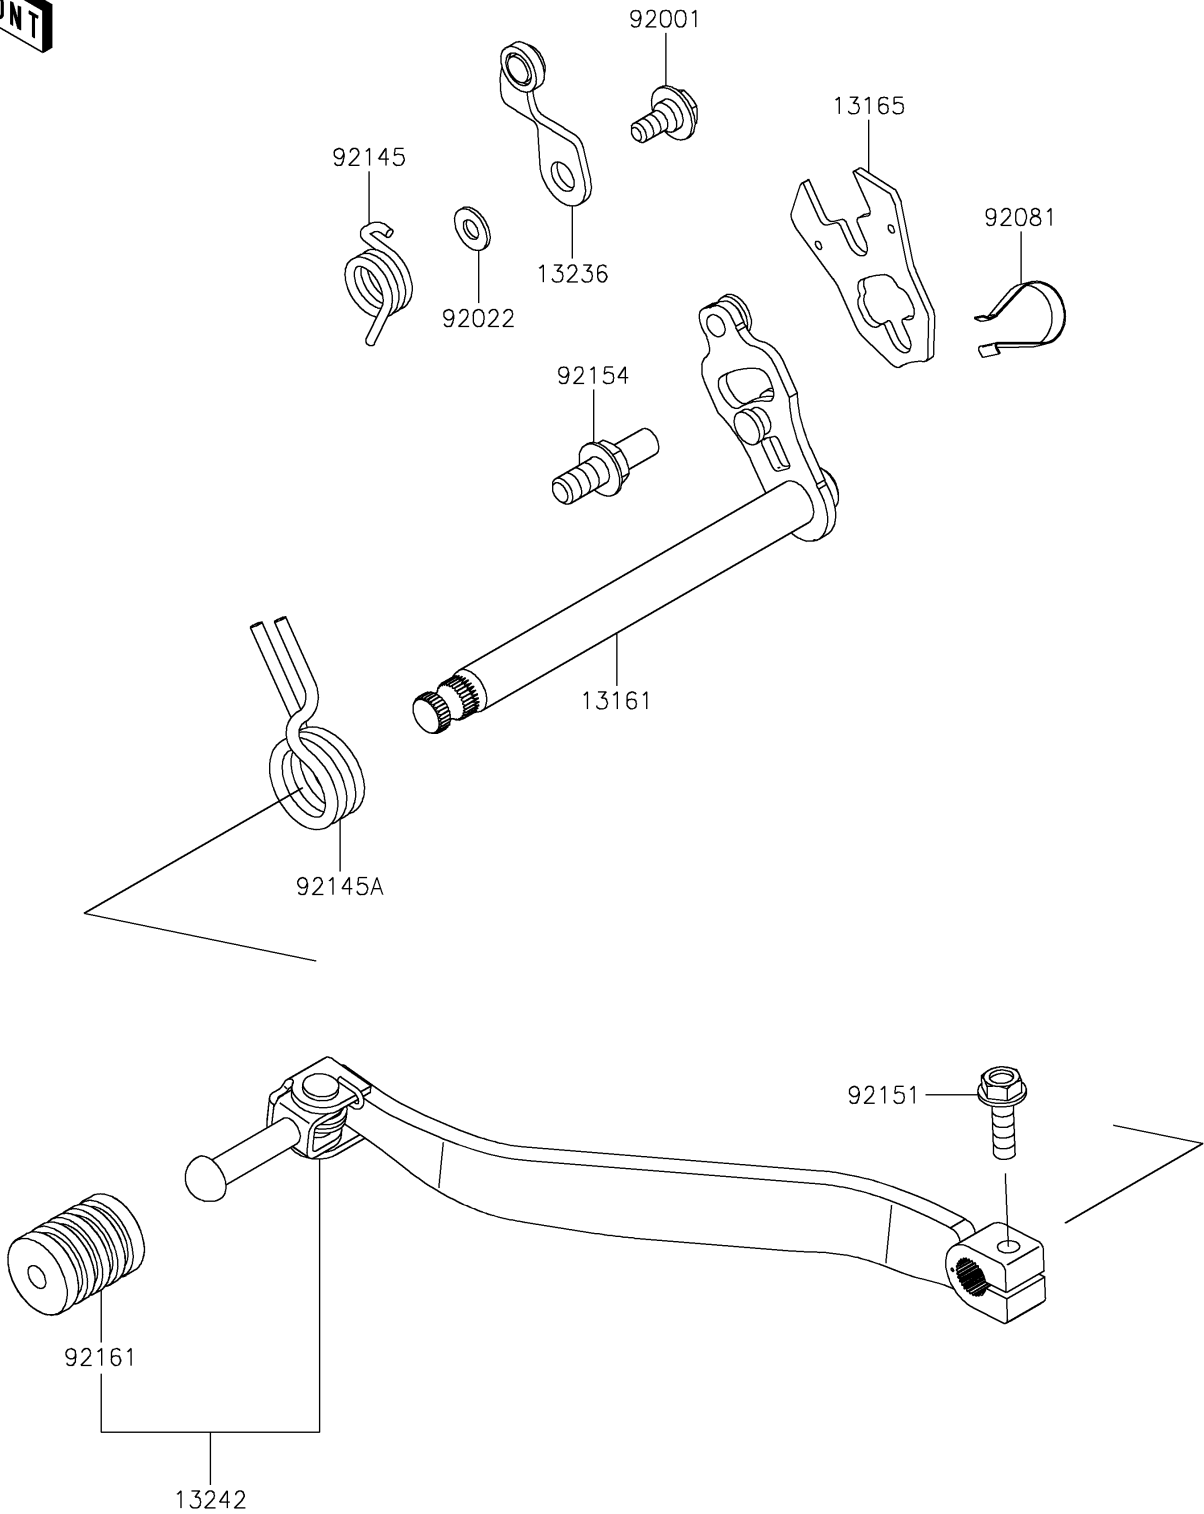

2025 KLR650 S ABS

PARTS DIAGRAM

Gear Change Mechanism

E1370

2025 KLR650 S ABS

PARTS LIST

Gear Change Mechanism

ITEM NAME

PART NUMBER

QUANTITY
