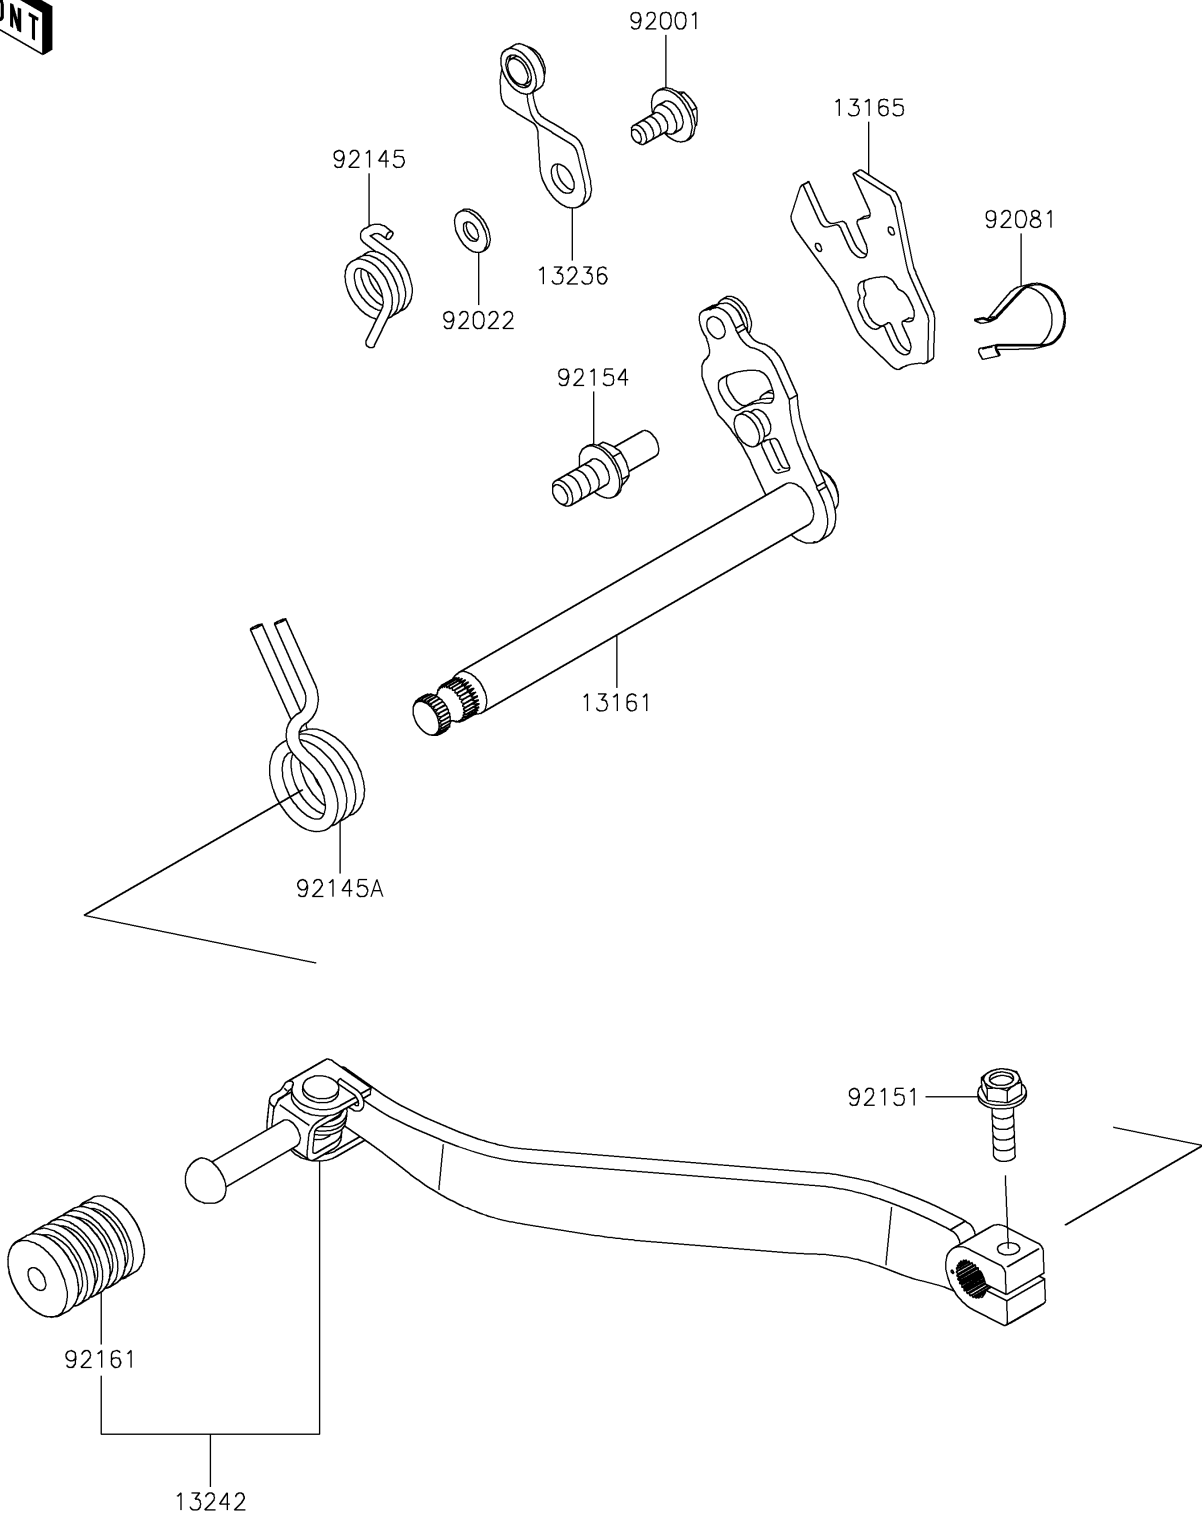

2024 KLR[®] 650 S ABS

PARTS DIAGRAM

Gear Change Mechanism

E1370

2024 KLR[®] 650 S ABS

PARTS LIST

Gear Change Mechanism

ITEM NAME

PART NUMBER

QUANTITY
