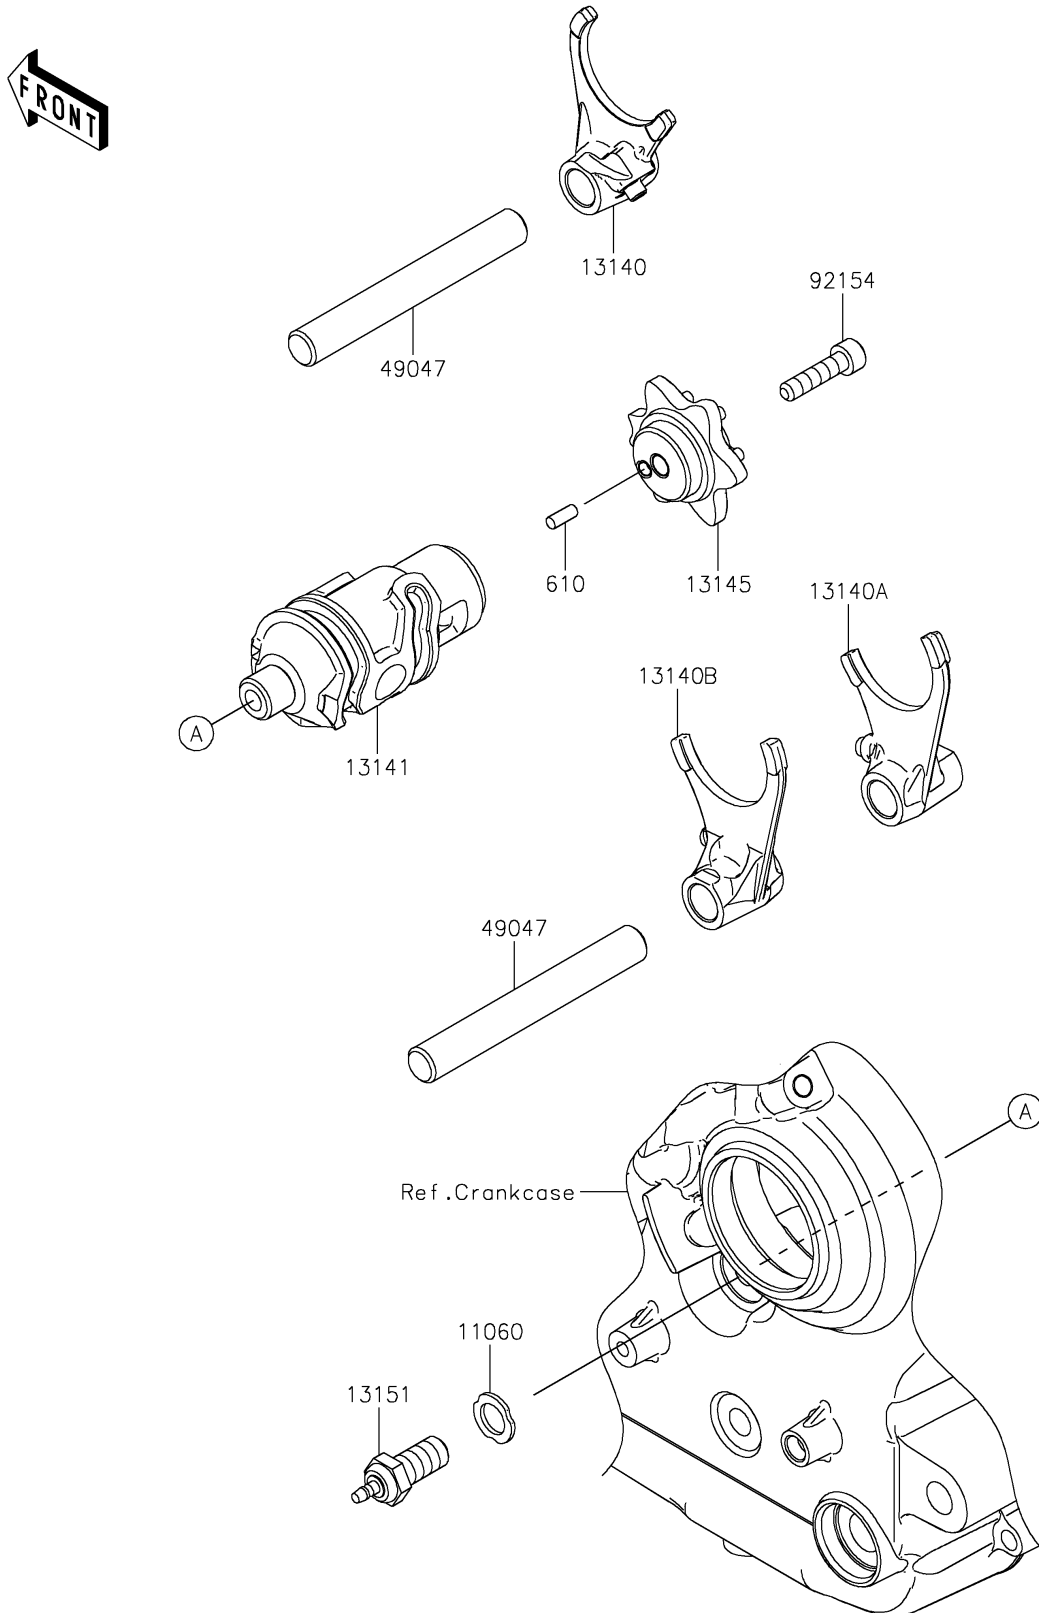

2023 KLR[®] 650 S

PARTS DIAGRAM

Gear Change Drum/Shift Fork(s)

E1362

2023 KLR[®] 650 S

PARTS LIST

Gear Change Drum/Shift Fork(s)

ITEM NAME

PART NUMBER

QUANTITY
