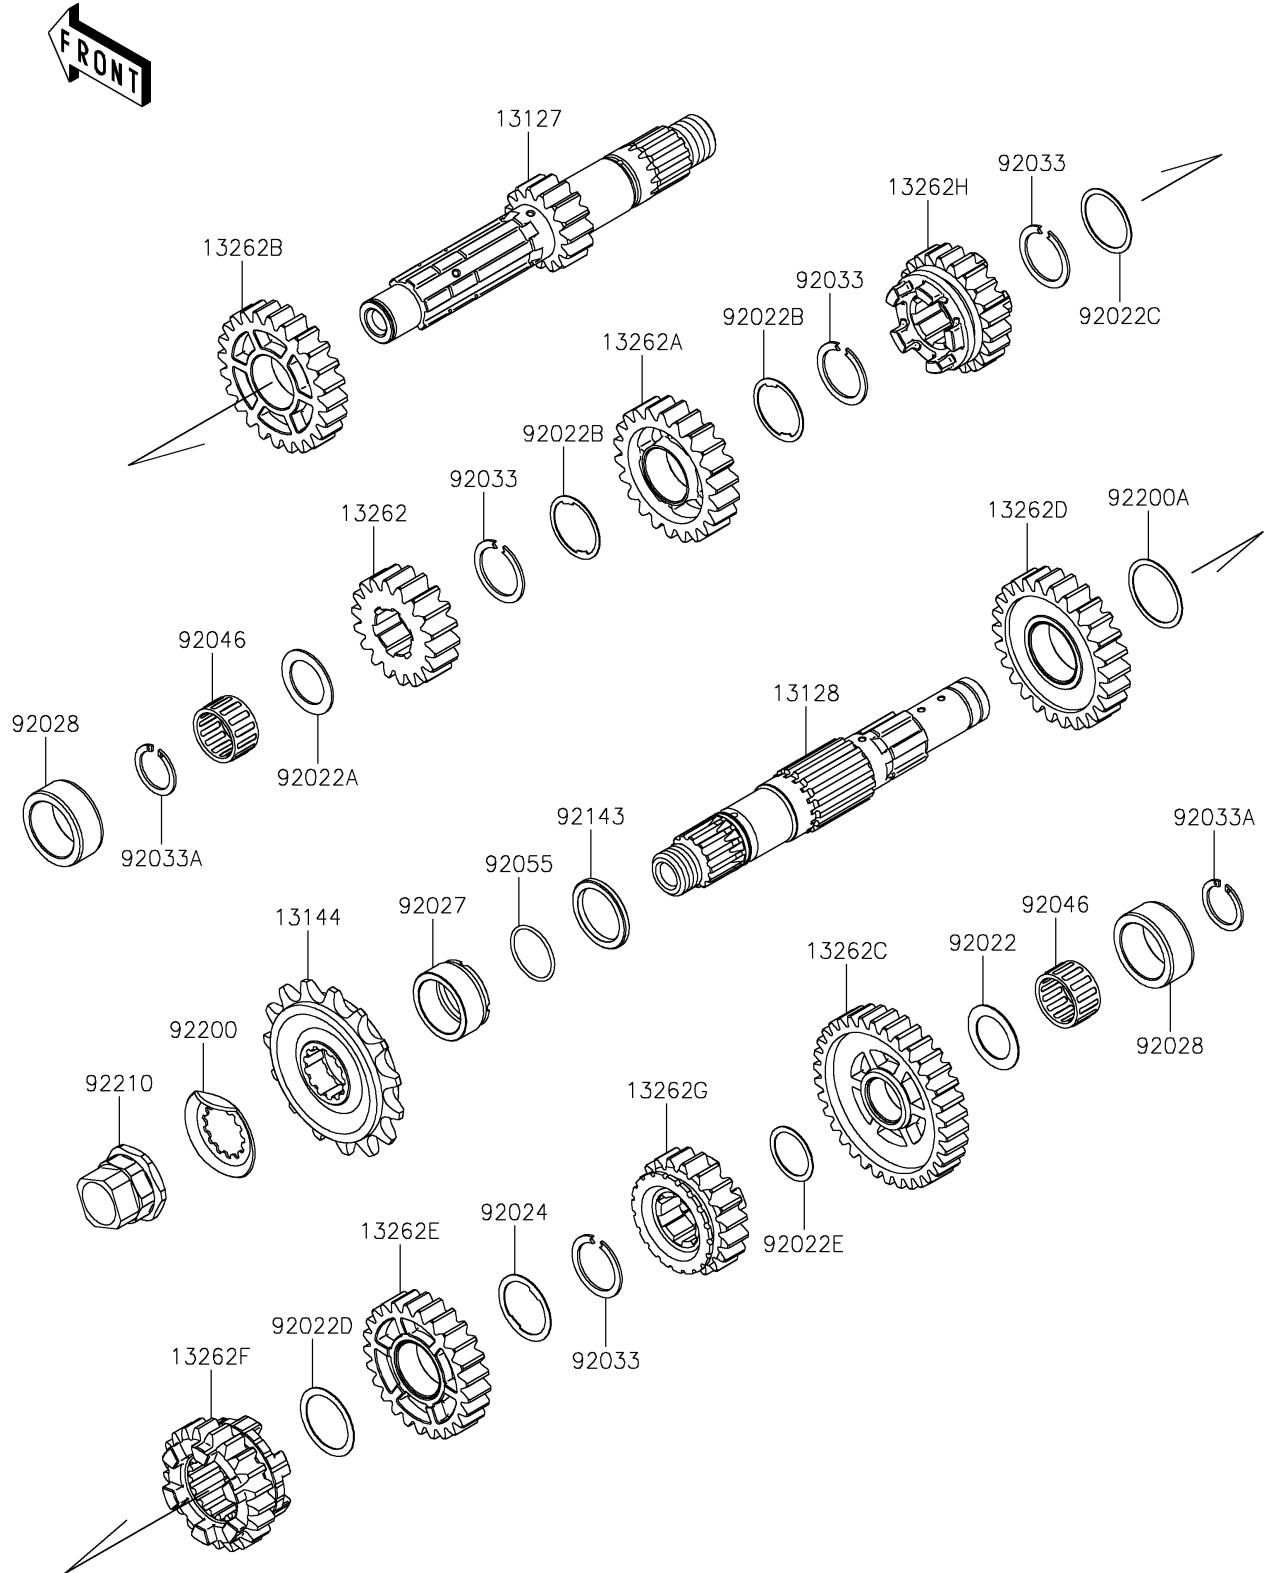

2025 KLR650 S ABS

PARTS DIAGRAM

Transmission

E1361

2025 KLR650 S ABS

PARTS LIST

Transmission

ITEM NAME

PART NUMBER

QUANTITY
