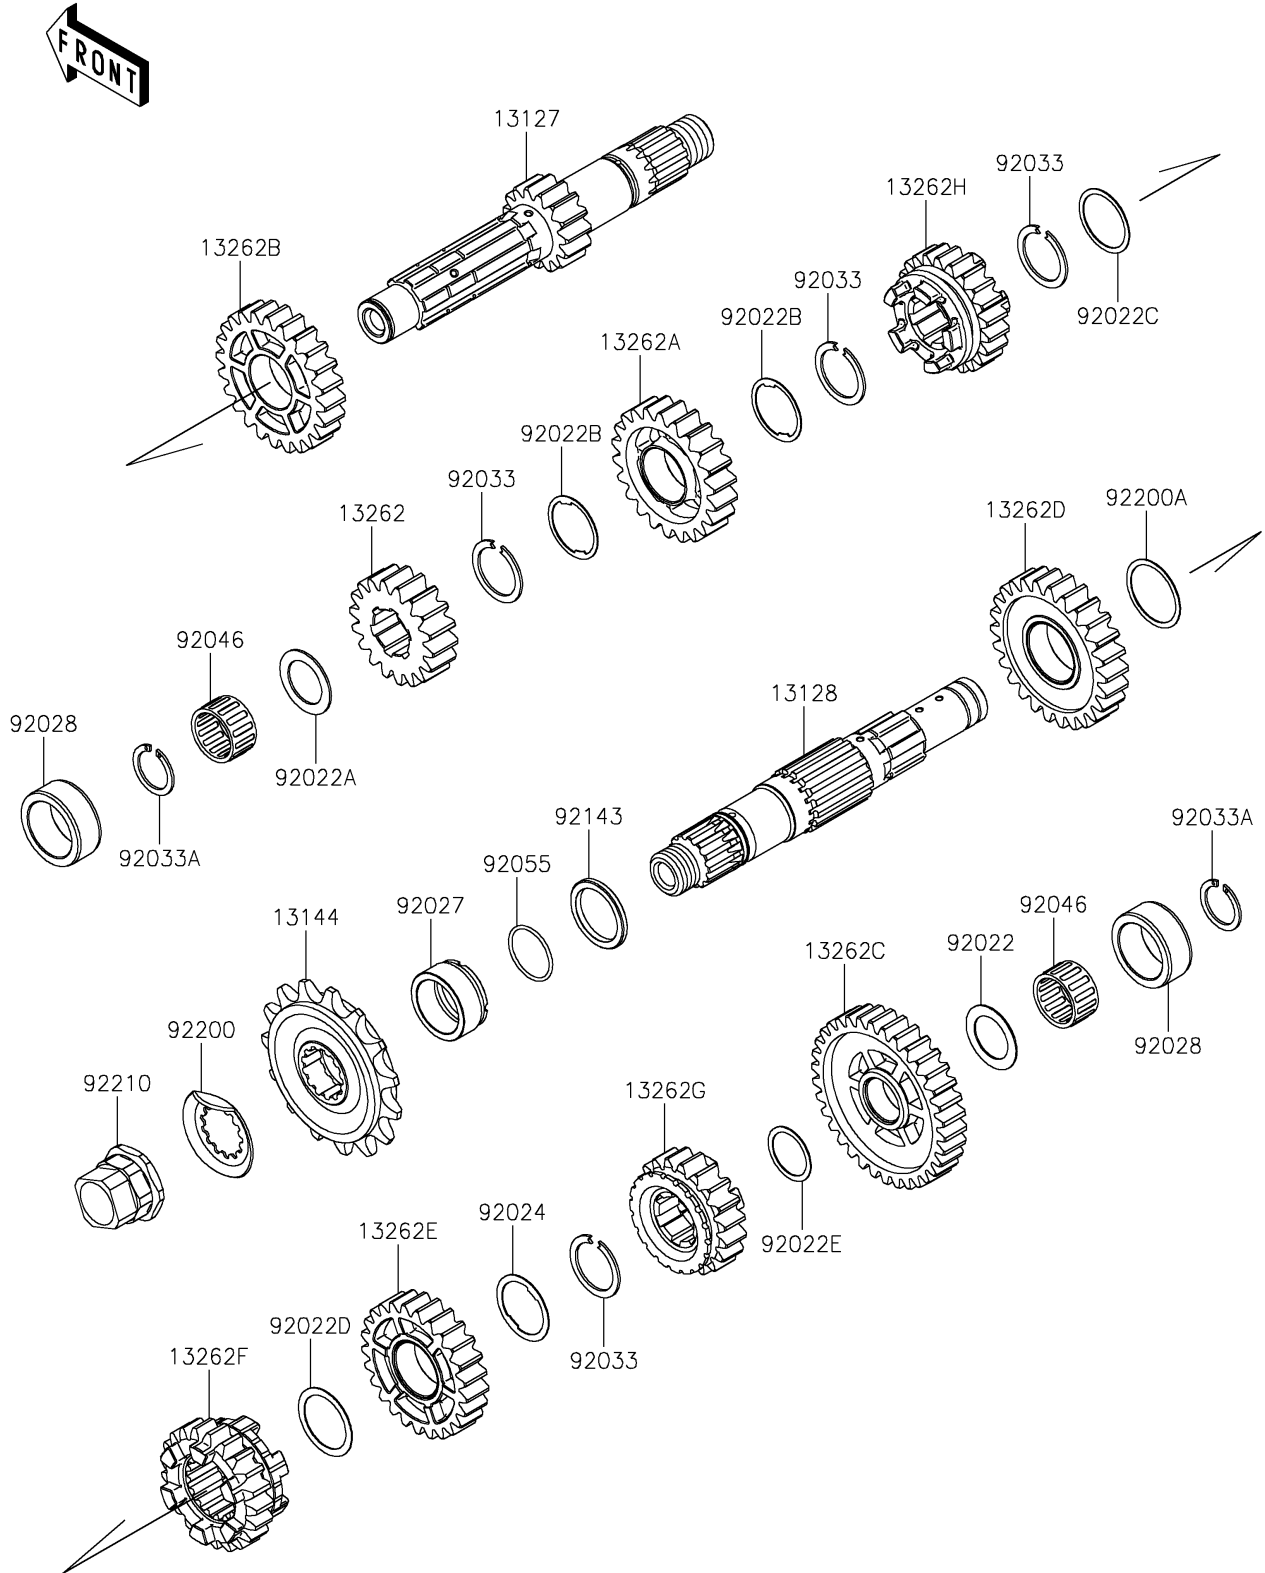

2025 KLR650 S ABS

PARTS DIAGRAM

Transmission

E1361

2025 KLR650 S ABS

PARTS LIST

Transmission

ITEM NAME

PART NUMBER

QUANTITY
