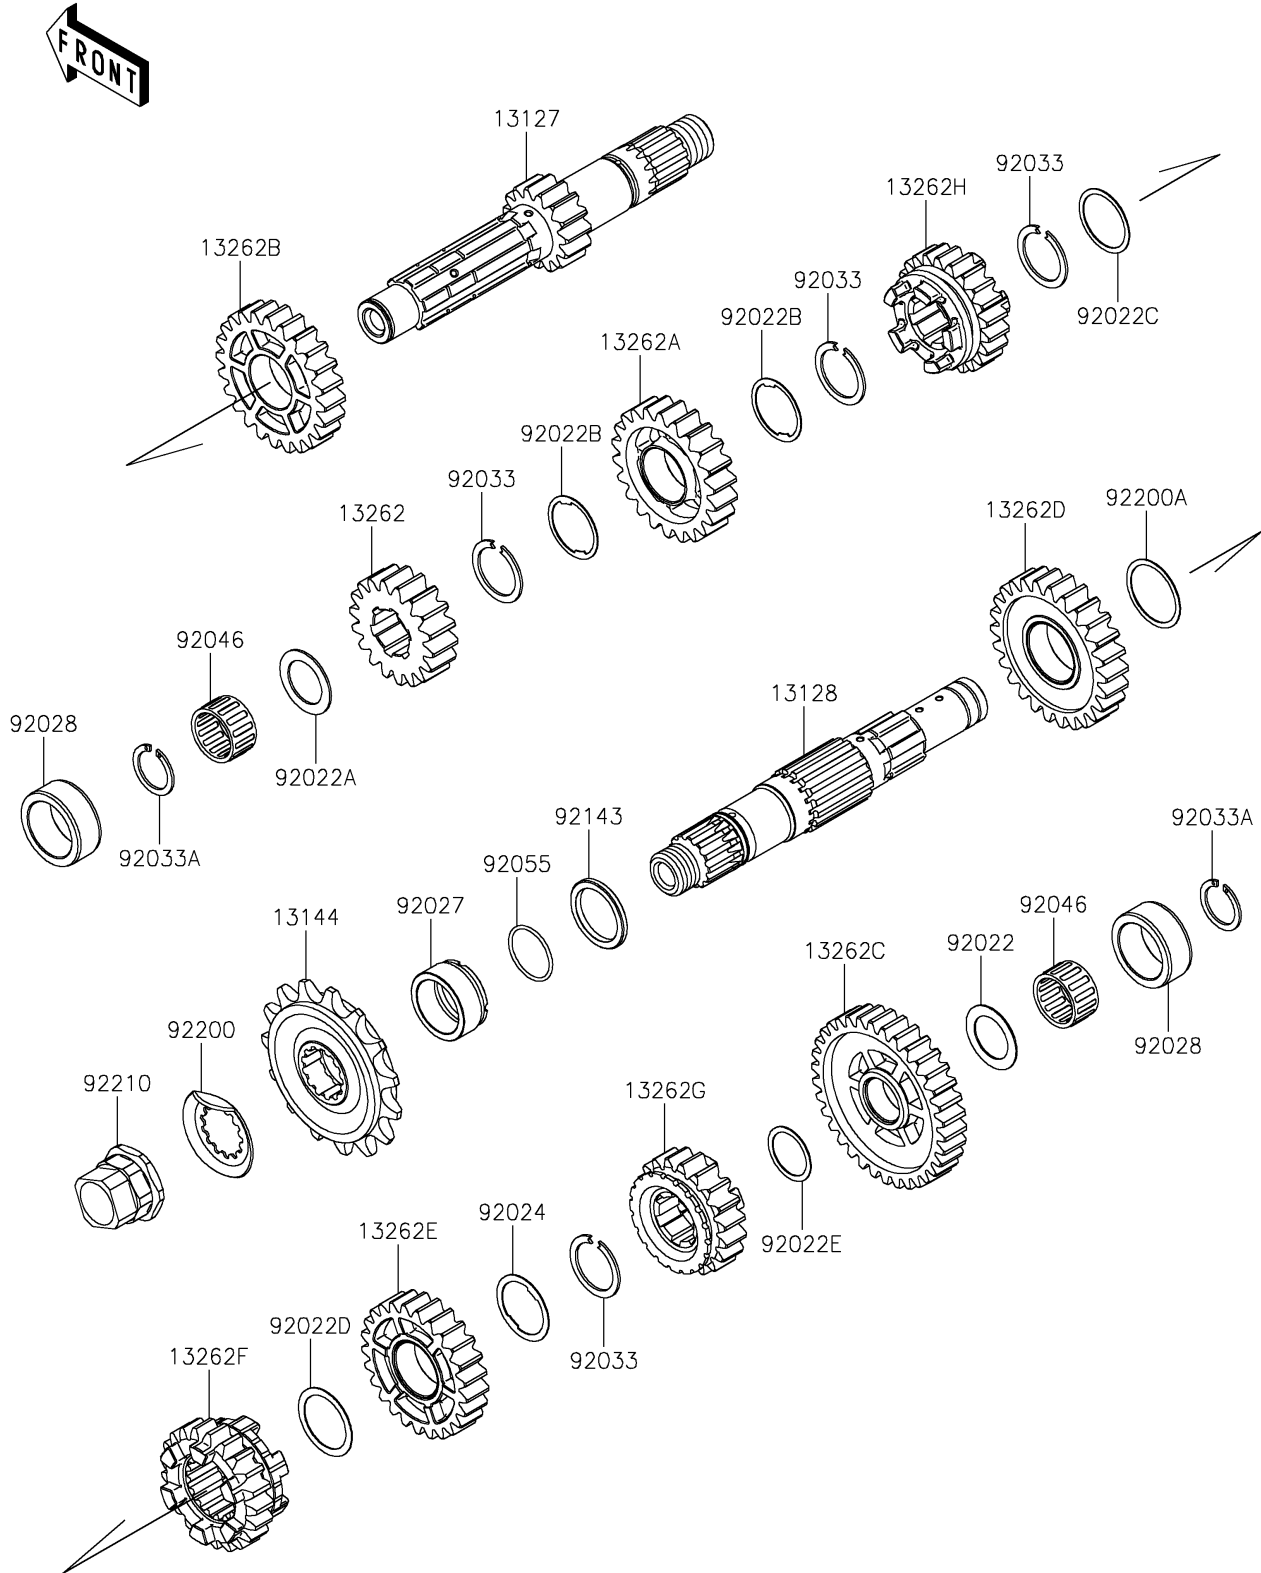

2024 KLR® 650 S ABS

PARTS DIAGRAM

Transmission

E1361

2024 KLR[®] 650 S ABS

PARTS LIST

Transmission

ITEM NAME

PART NUMBER

QUANTITY
