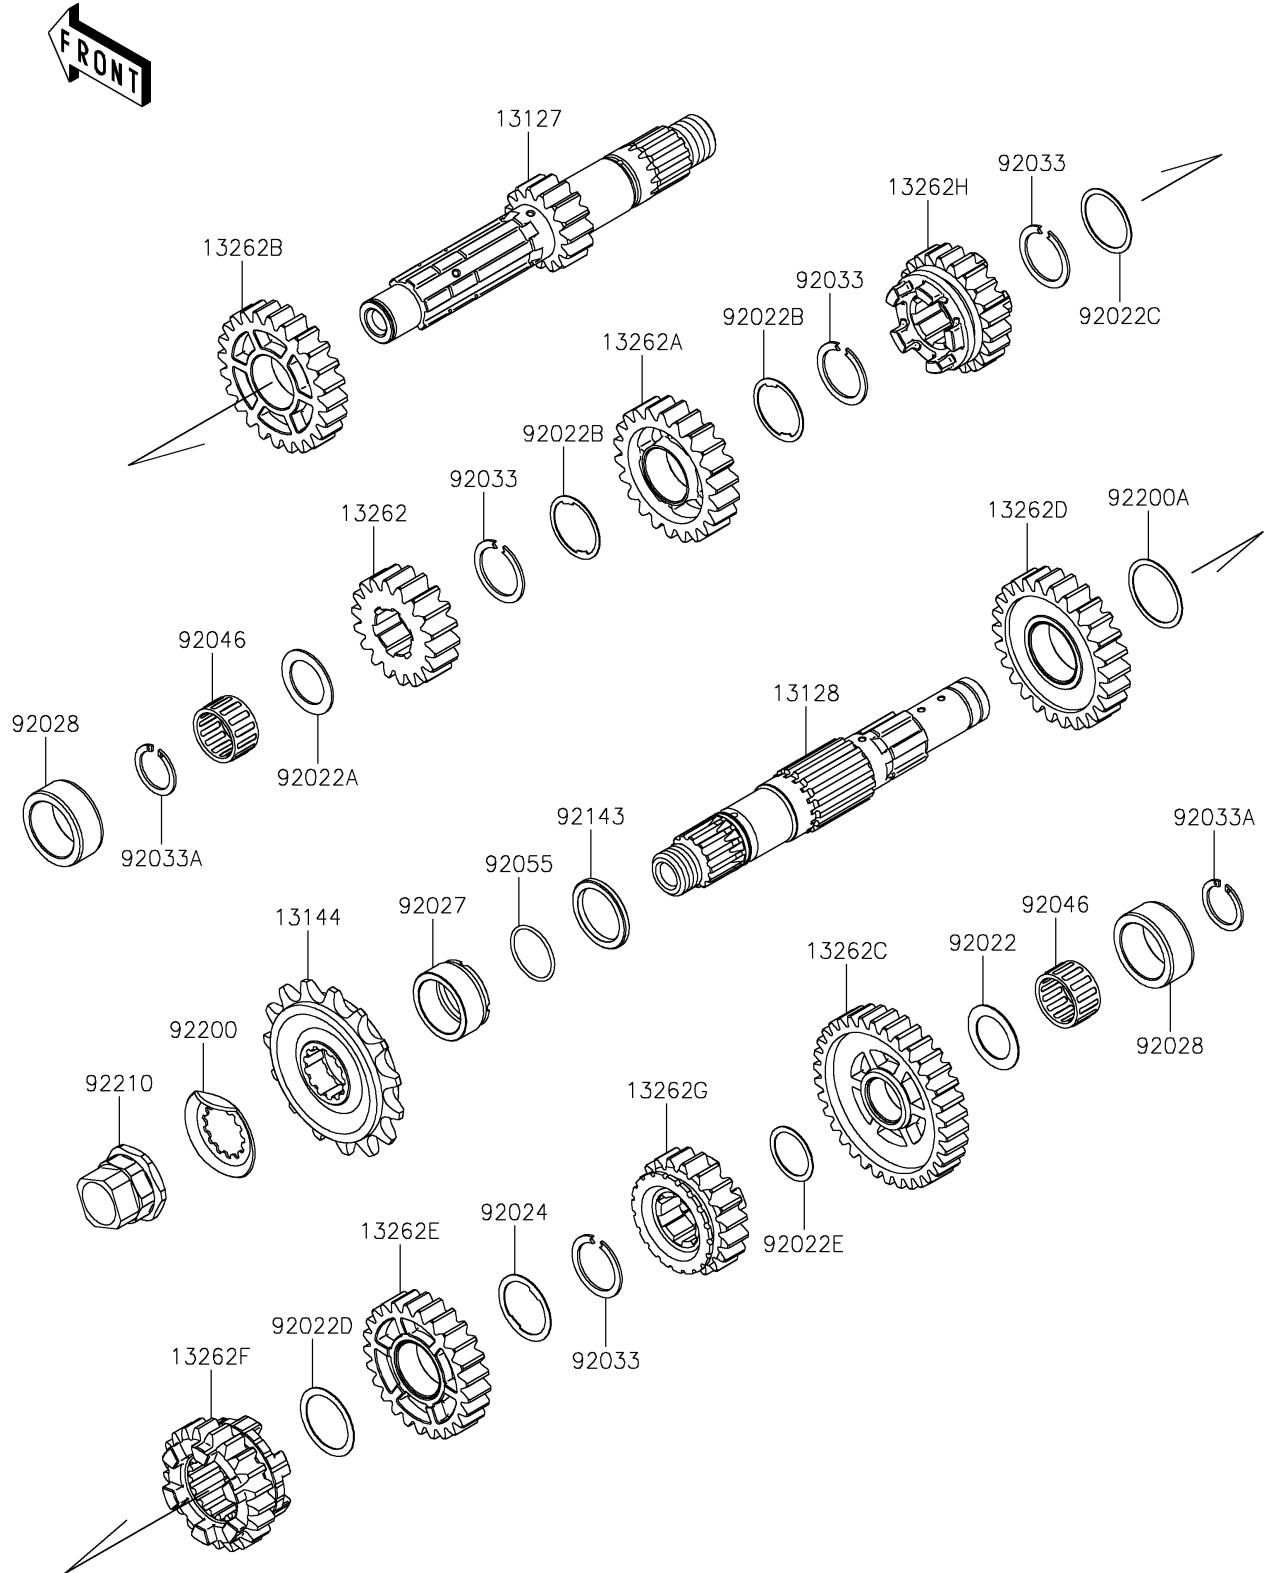

2023 KLR[®] 650 S

PARTS DIAGRAM

Transmission

E1361

2023 KLR[®] 650 S

PARTS LIST

Transmission

Kawasaki

Let the Good Times Roll[®]

ITEM NAME

PART NUMBER

QUANTITY
