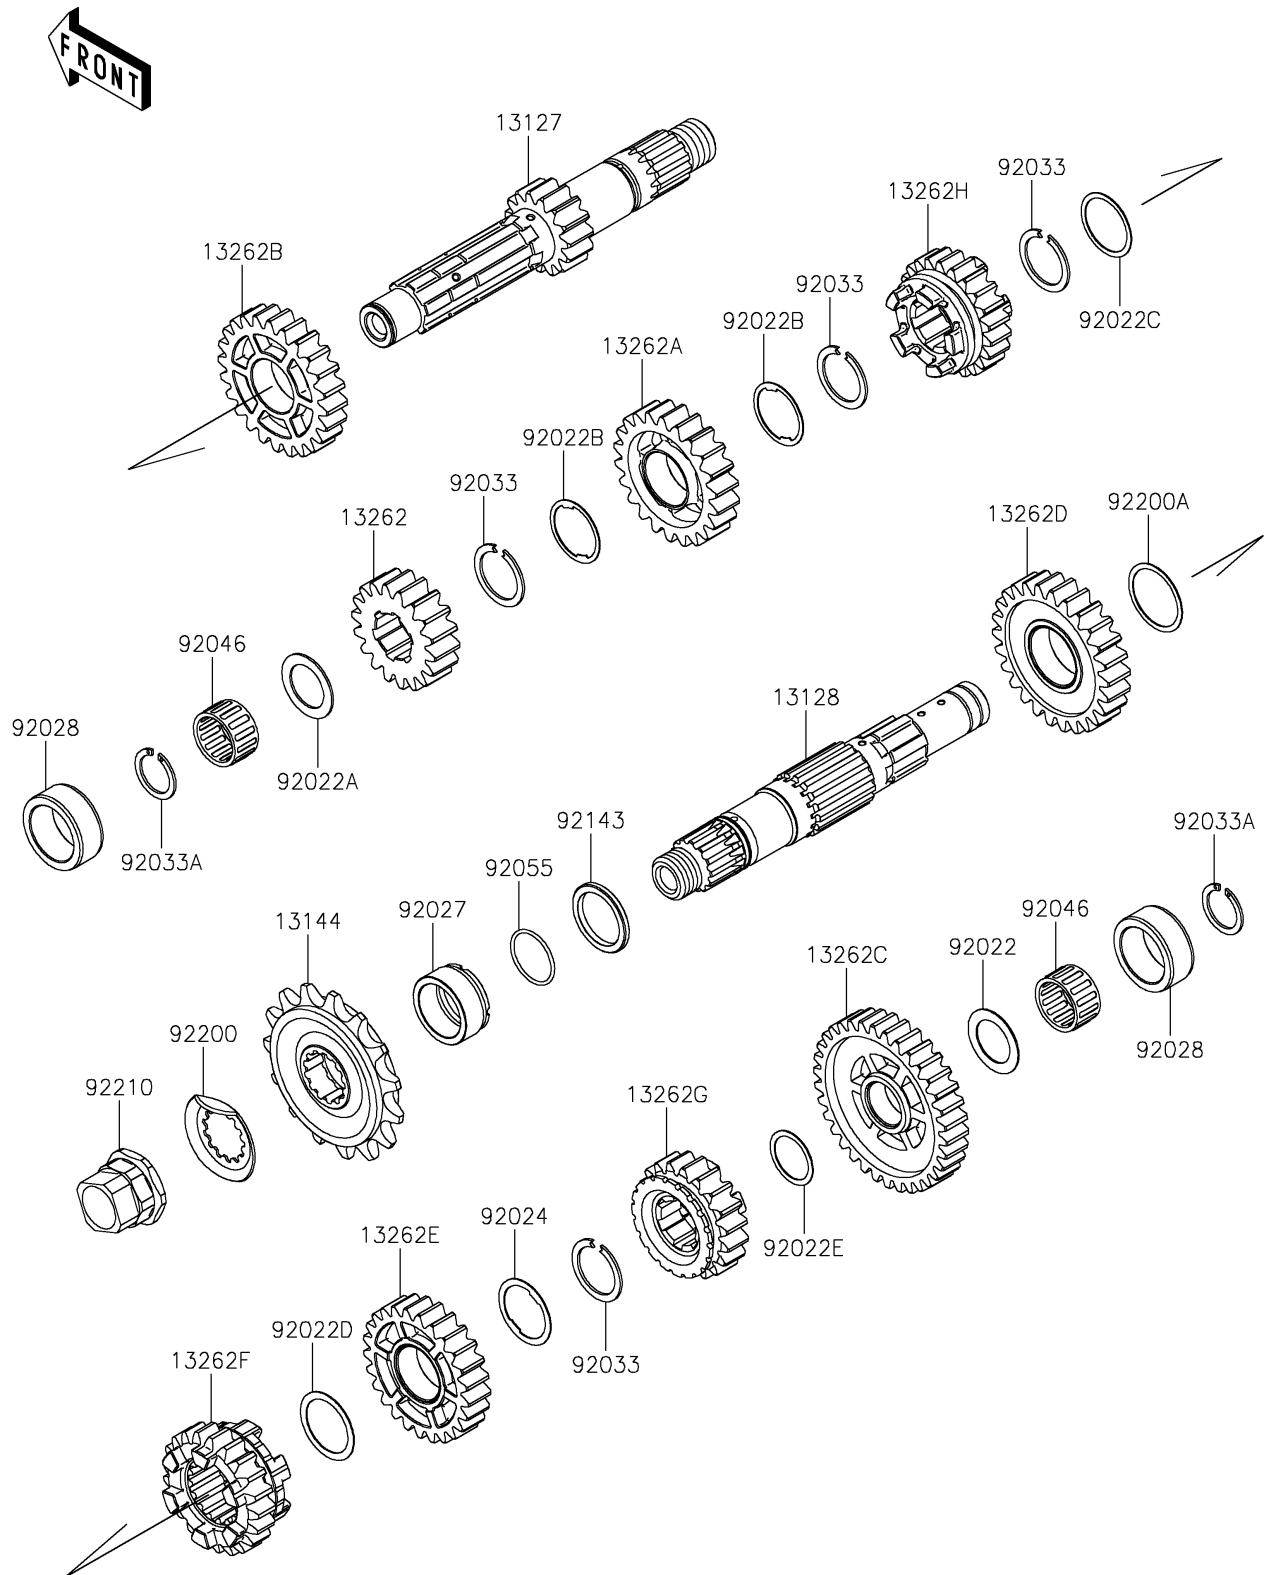

2023 KLR[®] 650 S ABS

PARTS DIAGRAM

Transmission

E1361

2023 KLR[®] 650 S ABS

PARTS LIST

Transmission

Kawasaki

Let the Good Times Roll[®]

ITEM NAME

PART NUMBER

QUANTITY
