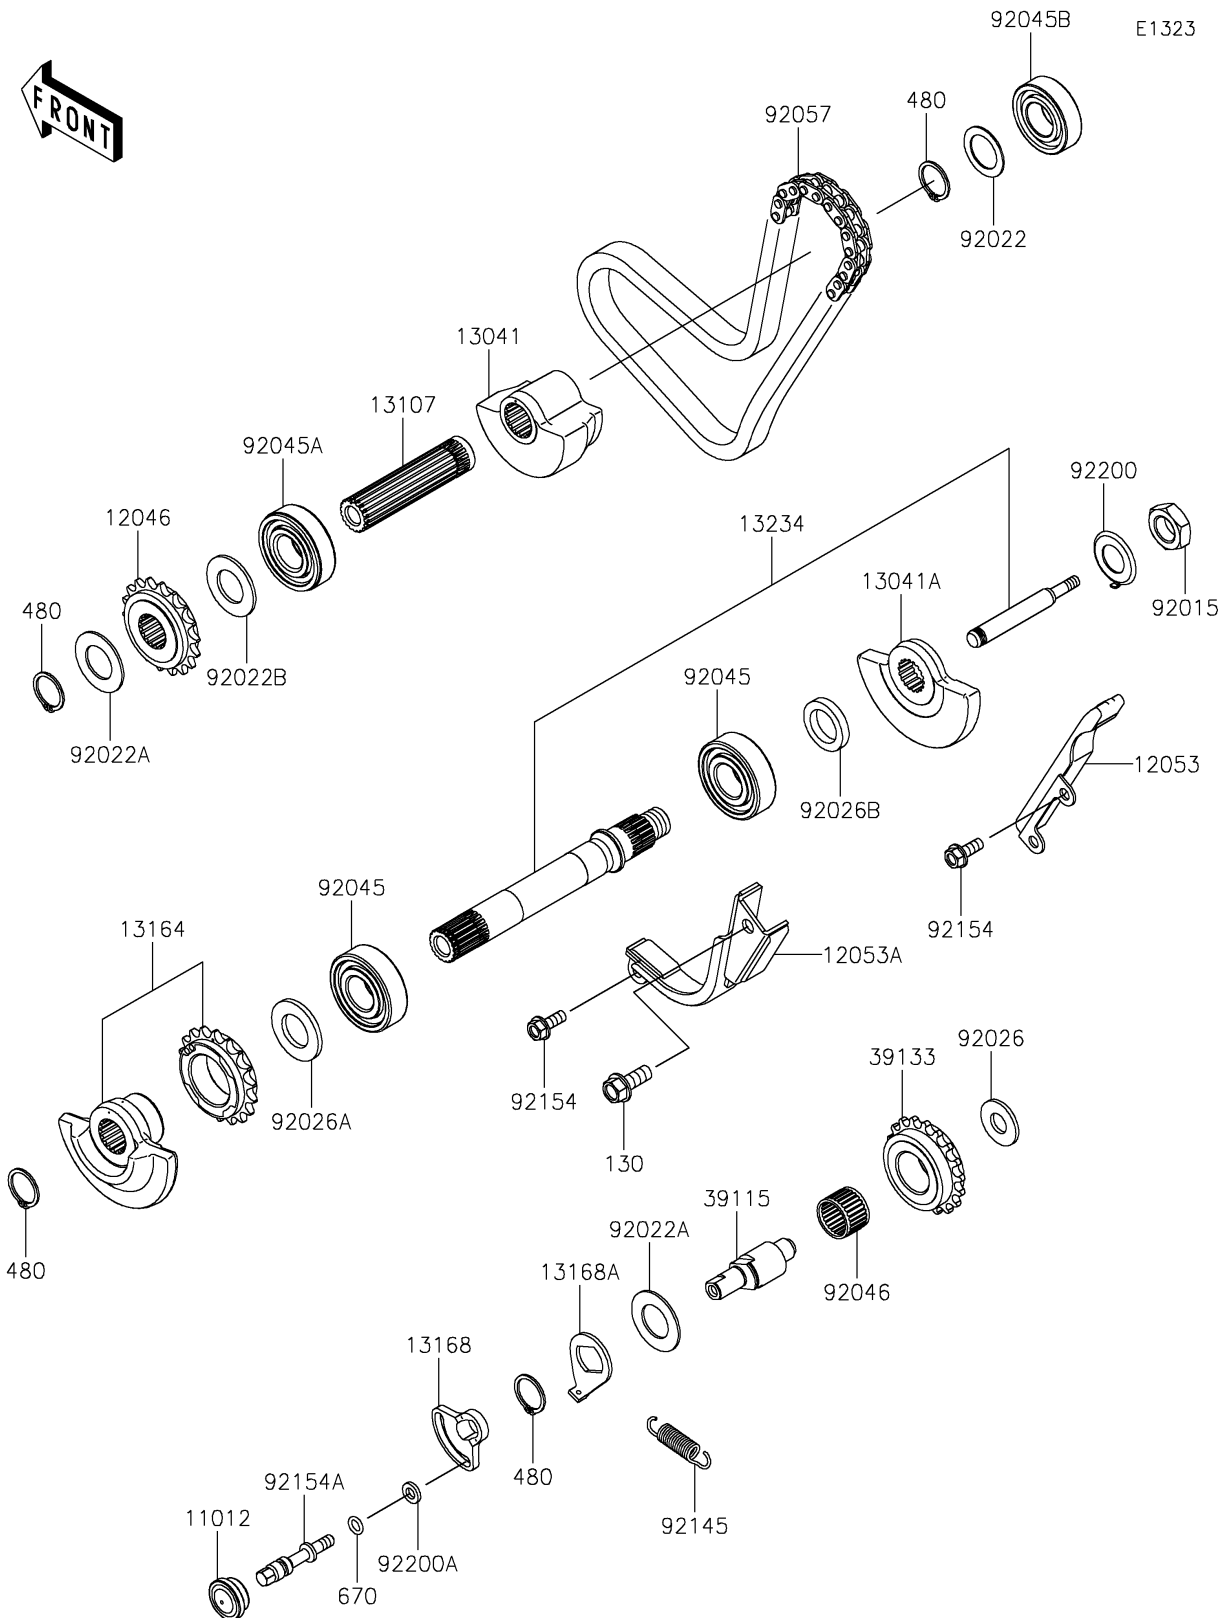

2024 KLR® 650 S ABS

PARTS DIAGRAM

Balancer

2024 KLR[®] 650 S ABS

PARTS LIST

Balancer

ITEM NAME

PART NUMBER

QUANTITY
