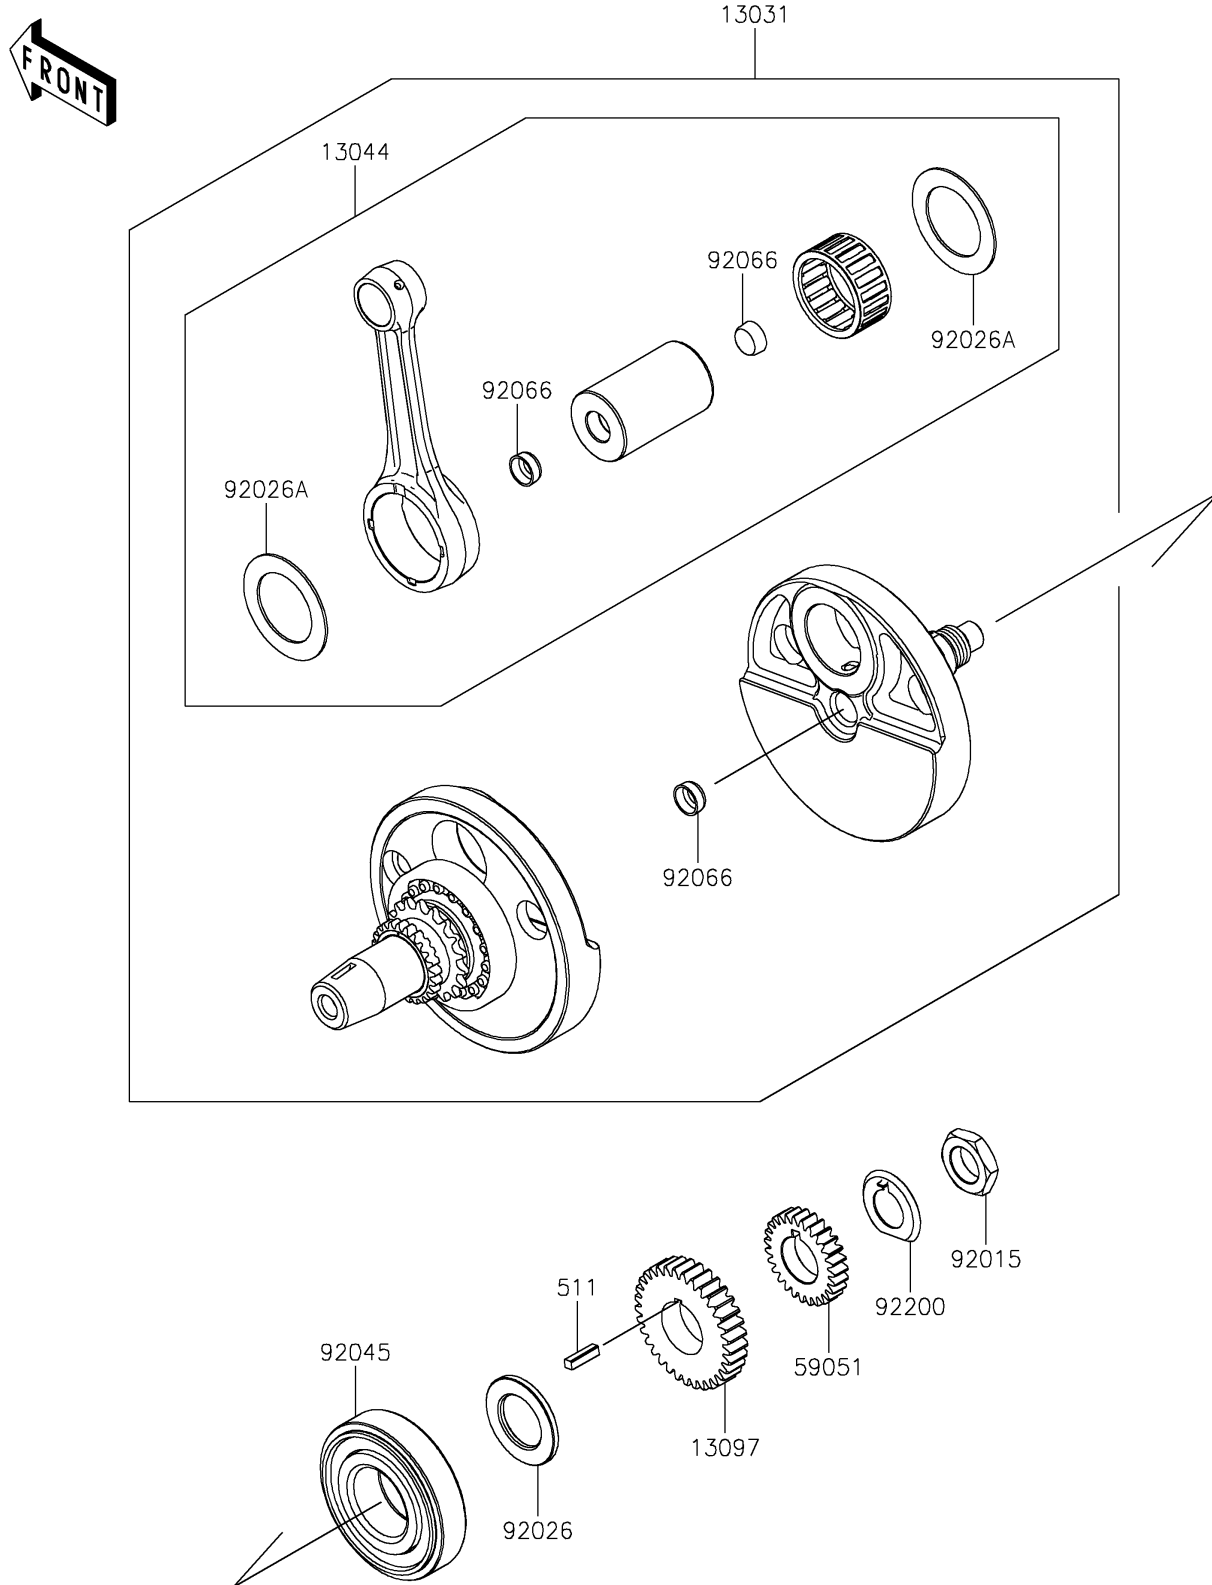

2025 KLR650 S ABS

PARTS DIAGRAM

Crankshaft

E1321

2025 KLR650 S ABS

PARTS LIST

Crankshaft

ITEM NAME

PART NUMBER

QUANTITY
