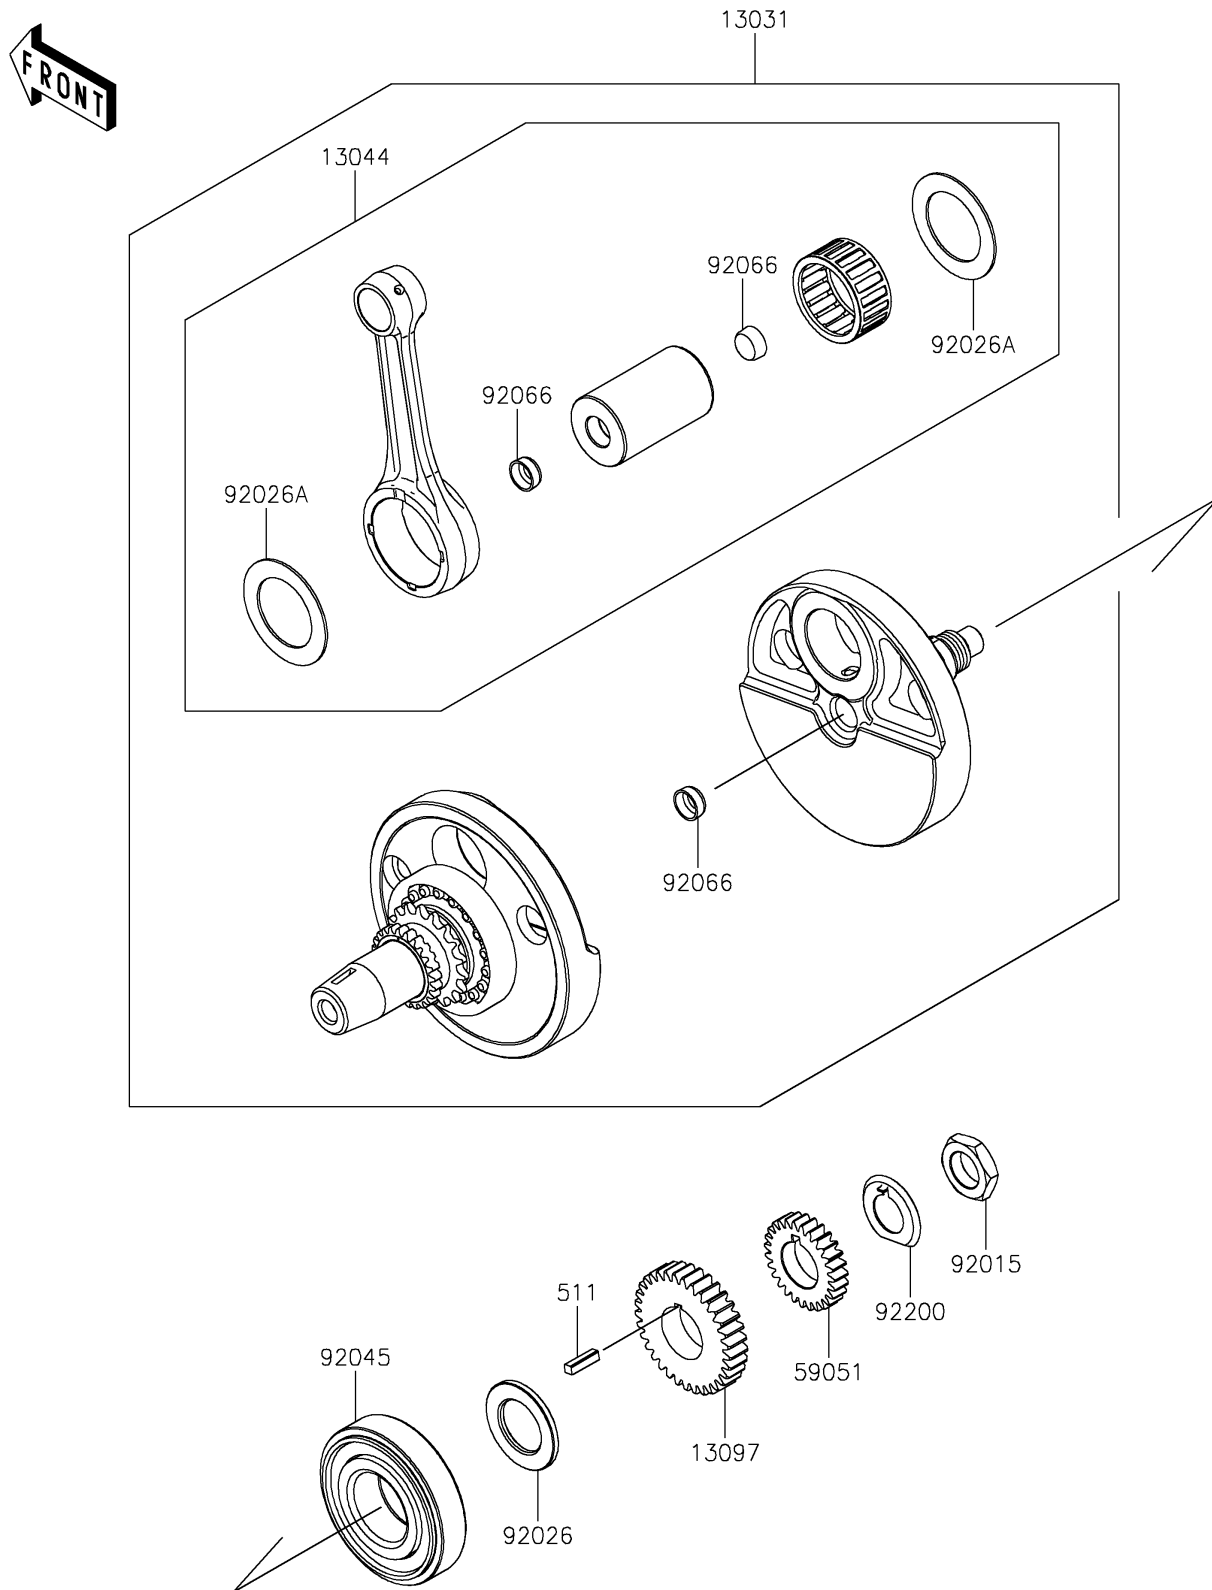

2024 KLR[®] 650 S ABS

PARTS DIAGRAM

Crankshaft

E1321

2024 KLR[®] 650 S ABS

PARTS LIST

Crankshaft

ITEM NAME

PART NUMBER

QUANTITY
