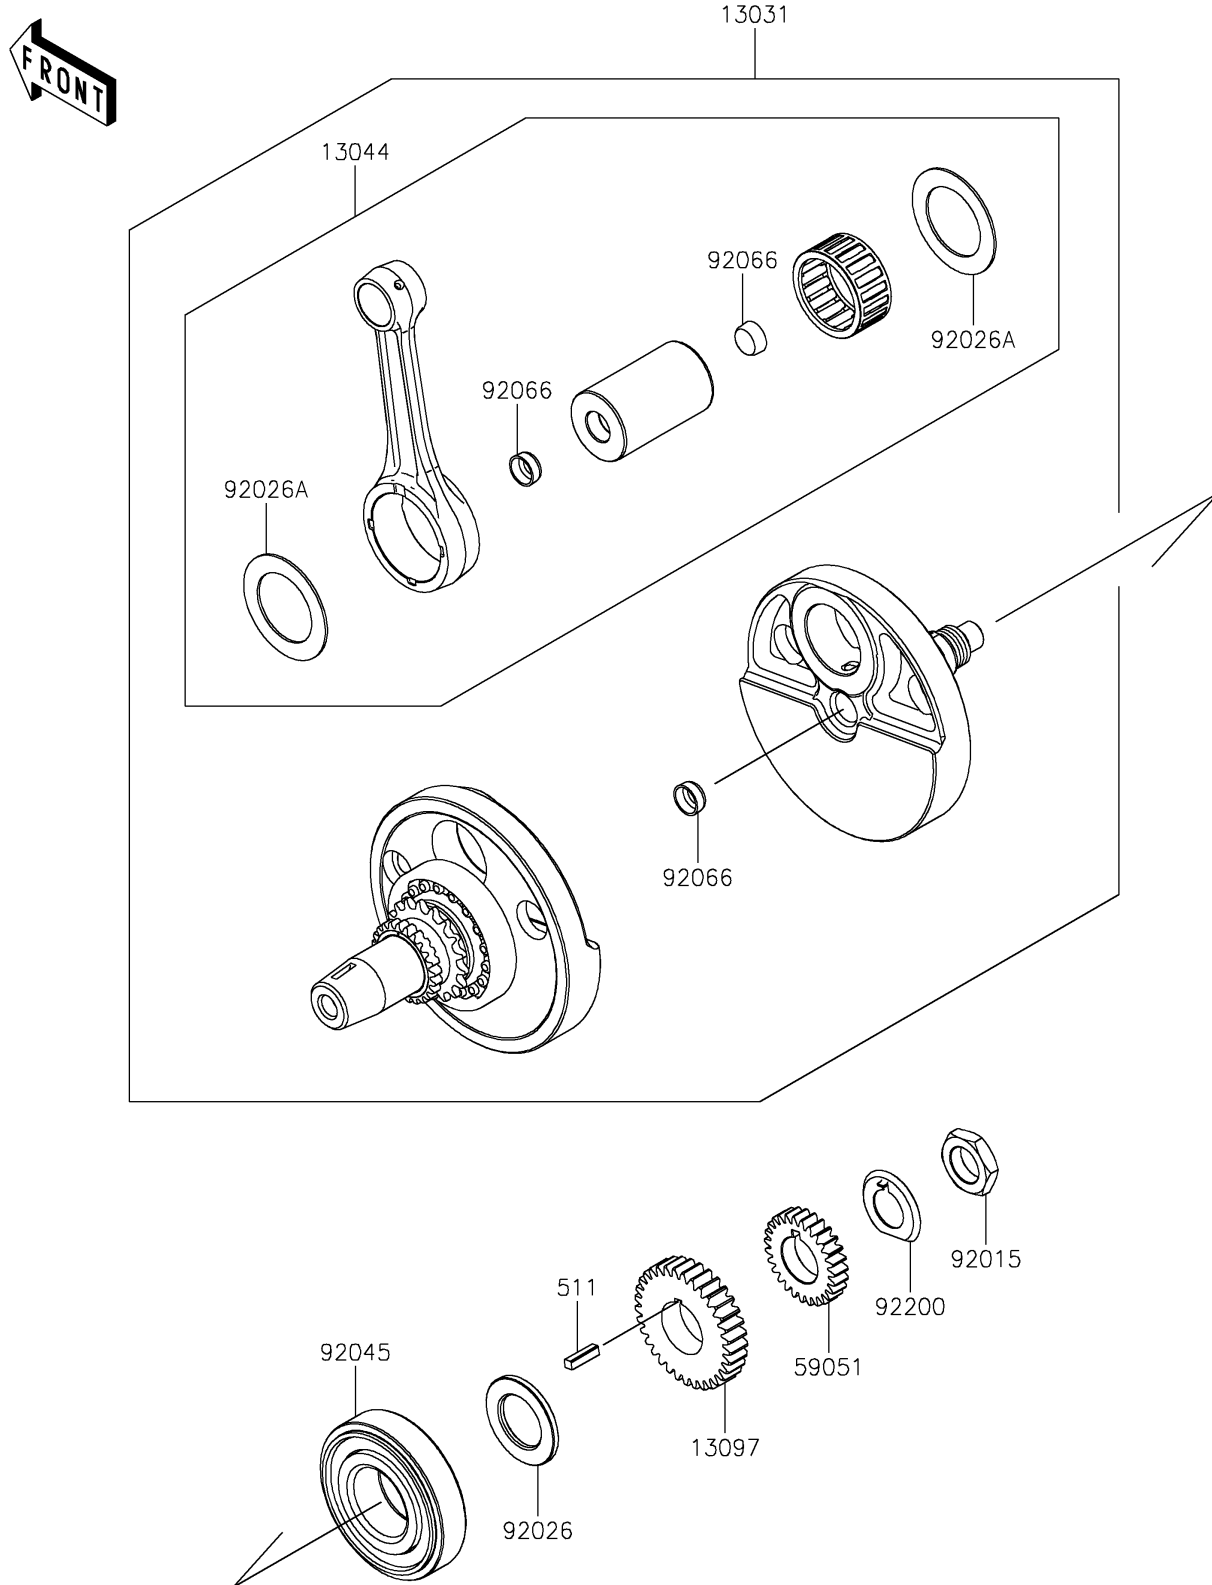

2023 KLR[®] 650 S

PARTS DIAGRAM

Crankshaft

E1321

2023 KLR[®] 650 S

PARTS LIST

Crankshaft

Kawasaki

Let the Good Times Roll[®]

ITEM NAME

PART NUMBER

QUANTITY
