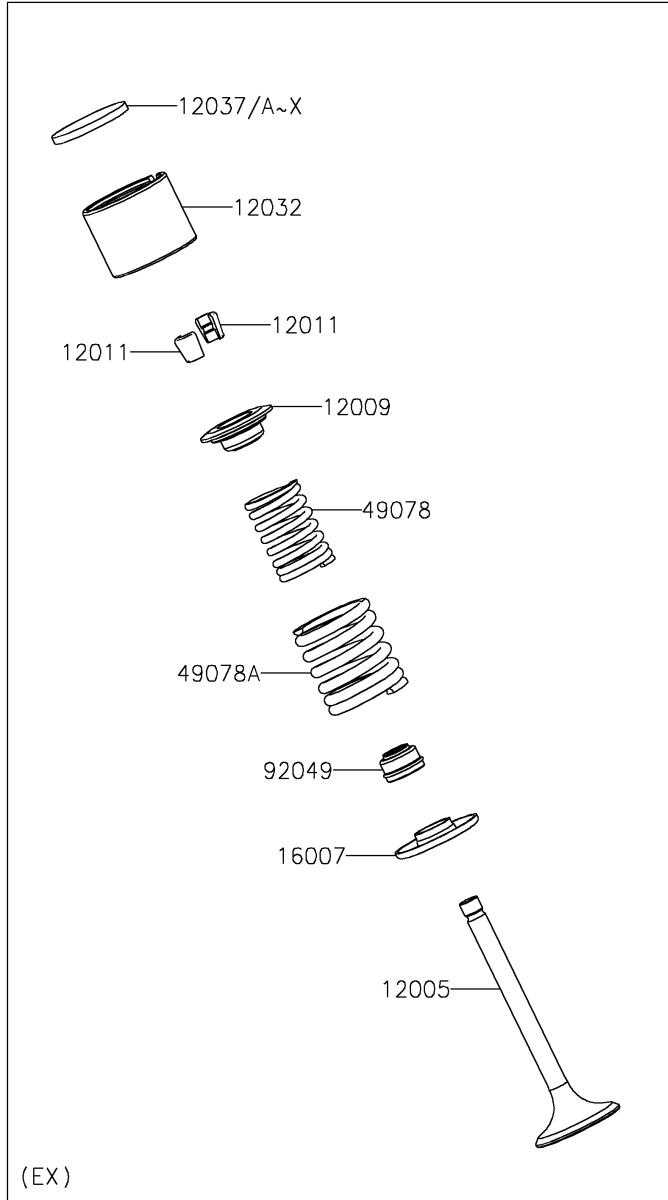

2025 KLR650 S ABS

PARTS DIAGRAM

Valve(s)

E1210

2025 KLR650 S ABS

PARTS LIST

Valve(s)

ITEM NAME

PART NUMBER

QUANTITY
