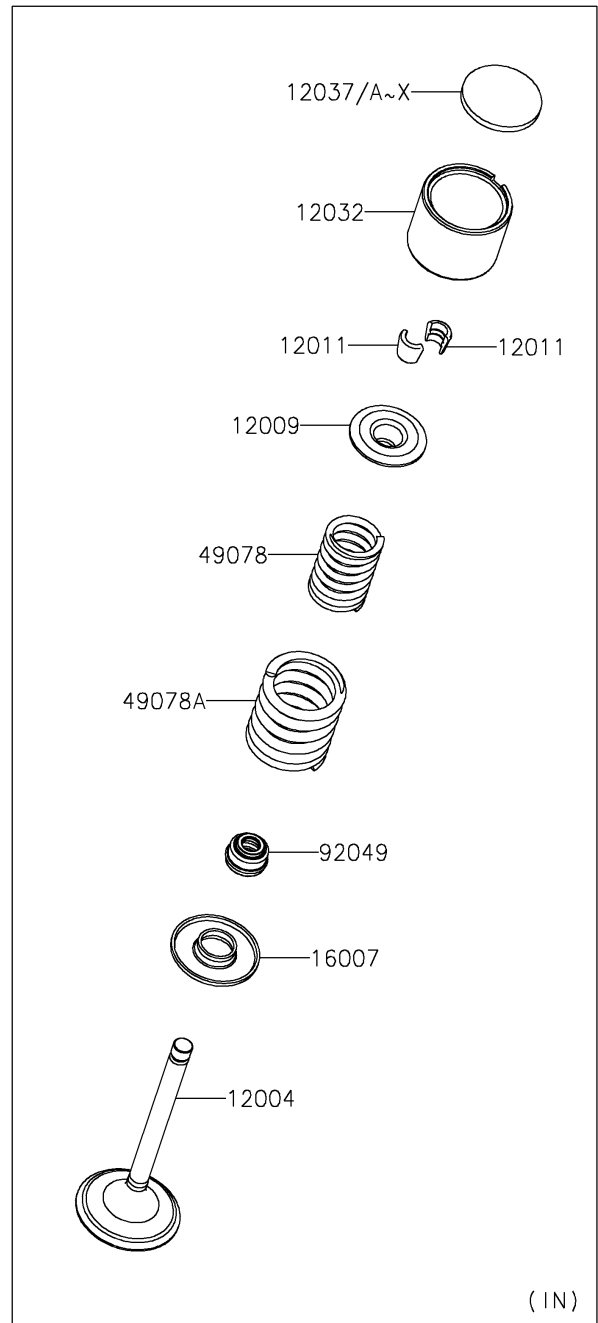

2025 KLR650 S ABS

PARTS DIAGRAM

Valve(s)

E1210

2025 KLR650 S ABS

PARTS LIST

Valve(s)

ITEM NAME

PART NUMBER

QUANTITY
