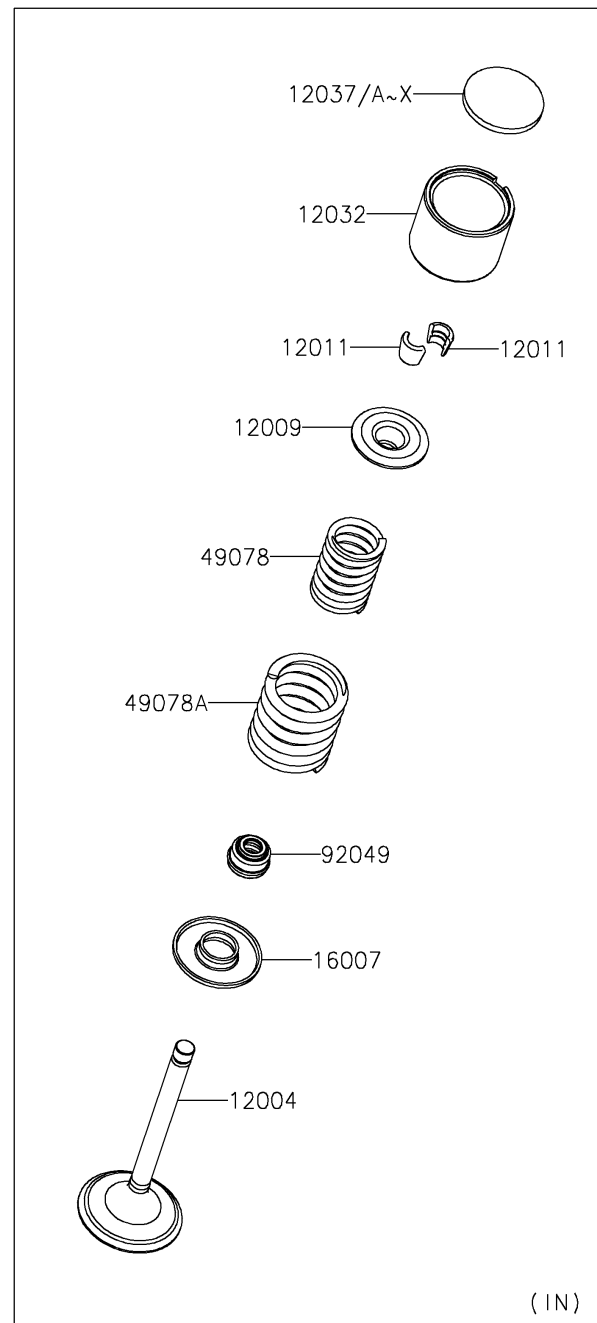

2023 KLR® 650 S

PARTS DIAGRAM

Valve(s)

E1210

2023 KLR[®] 650 S

PARTS LIST

Valve(s)

ITEM NAME

PART NUMBER

QUANTITY
