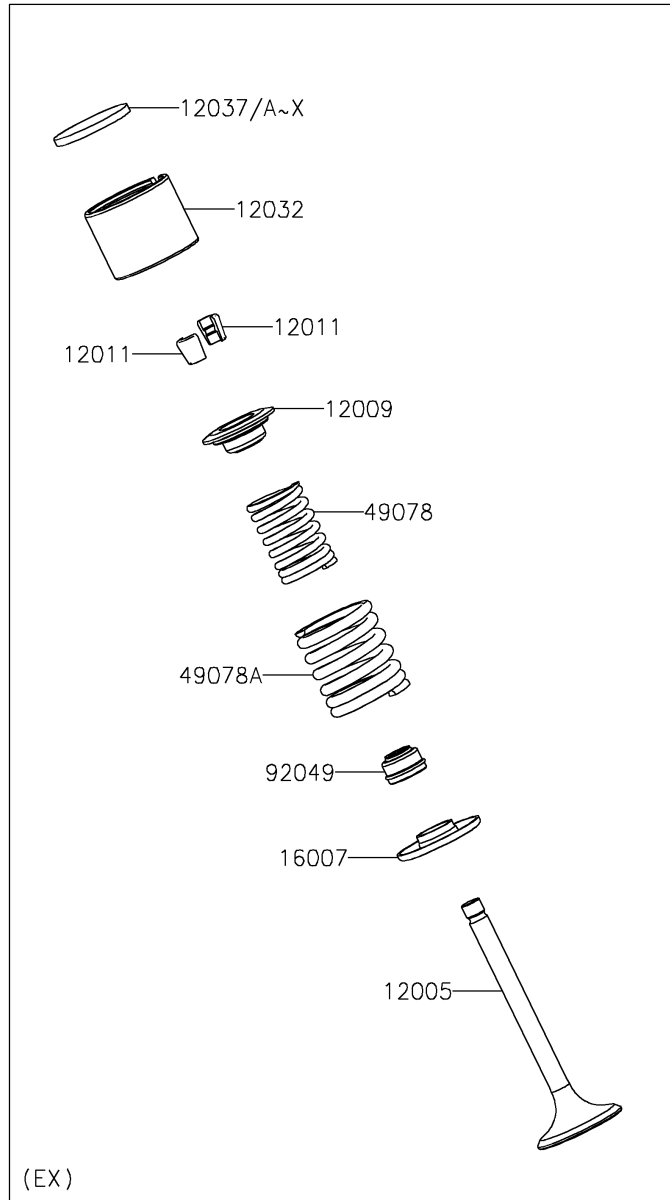

2023 KLR® 650 S

PARTS DIAGRAM

Valve(s)

E1210

2023 KLR[®] 650 S

PARTS LIST

Valve(s)

ITEM NAME

PART NUMBER

QUANTITY
