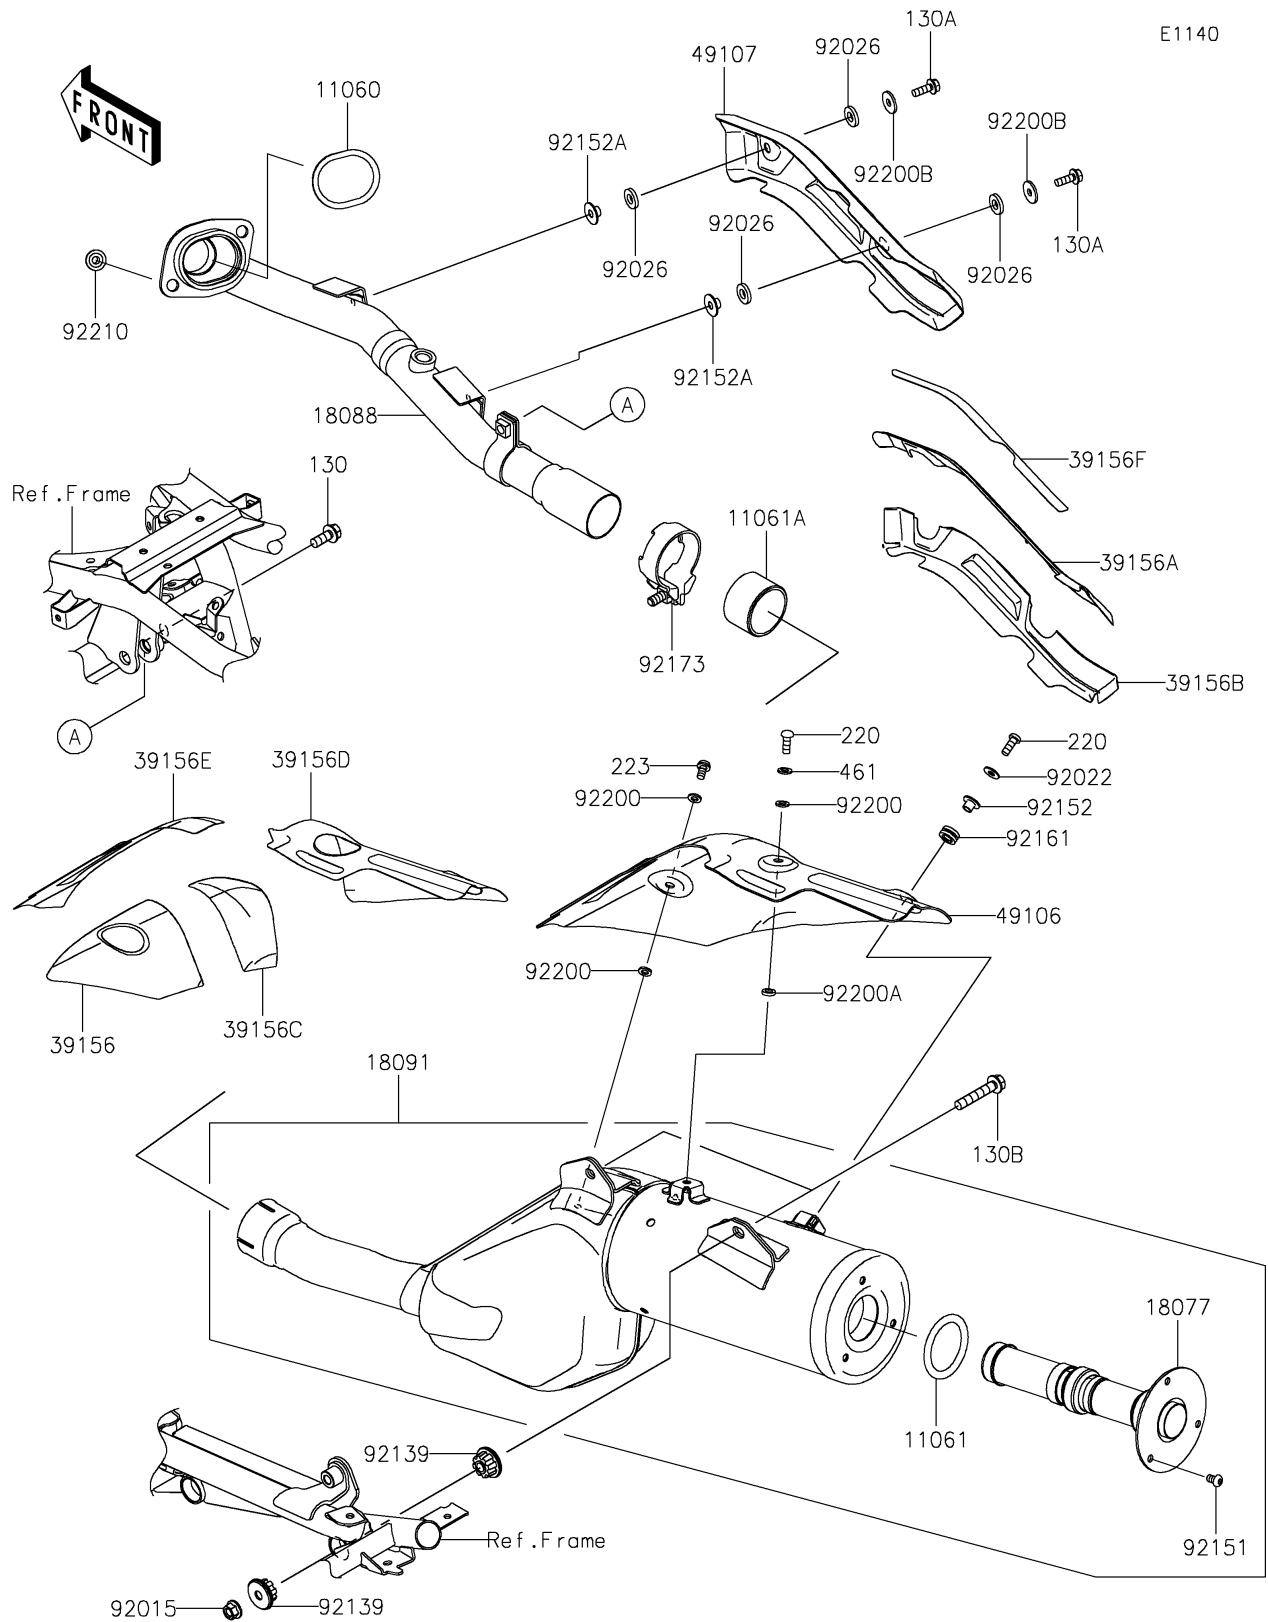

2024 KLR® 650 S ABS

PARTS DIAGRAM

Muffler(s)

2024 KLR[®] 650 S ABS

PARTS LIST

Muffler(s)

ITEM NAME

PART NUMBER

QUANTITY
