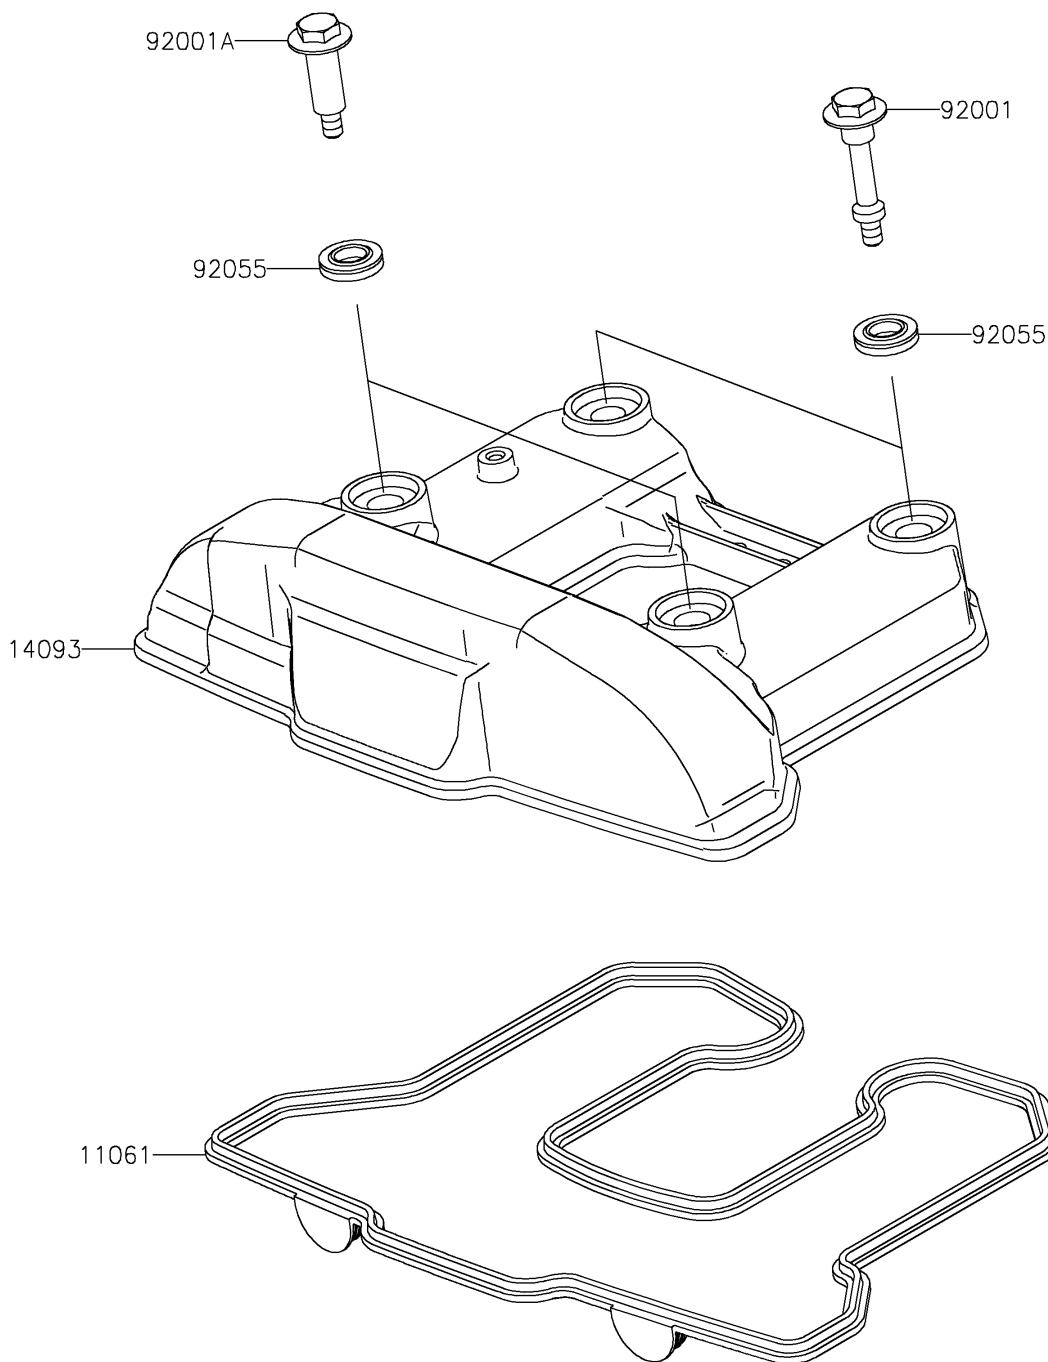

2025 KLR650 S ABS

PARTS DIAGRAM Cylinder Head Cover

E1112

2025 KLR650 S ABS

PARTS LIST

Cylinder Head Cover

ITEM NAME

PART NUMBER

QUANTITY
