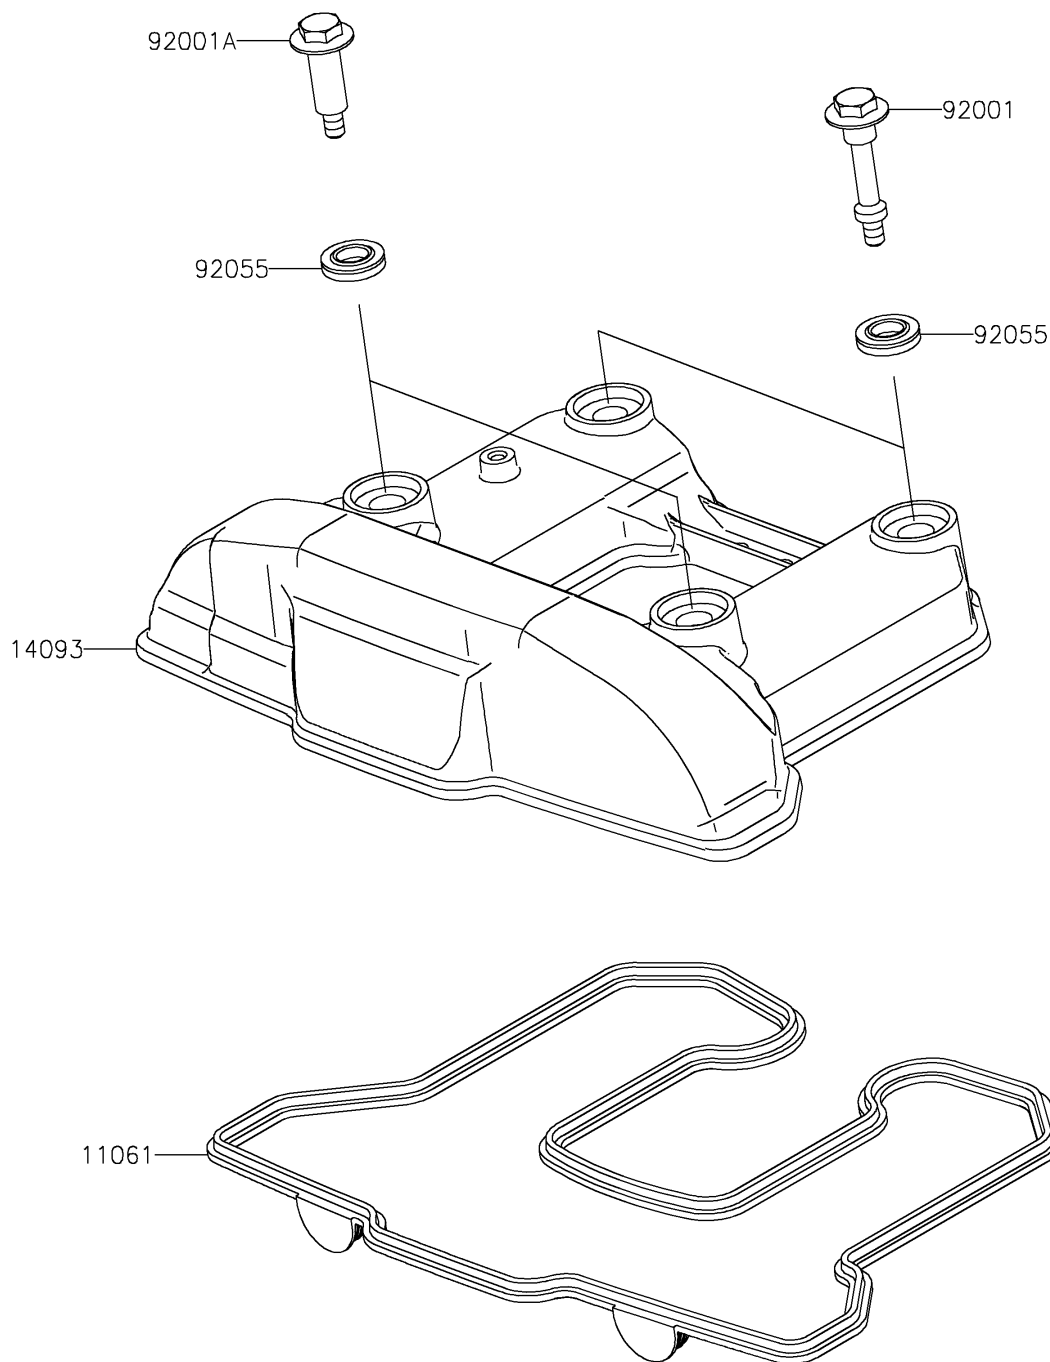

2024 KLR[®] 650 S ABS

PARTS DIAGRAM Cylinder Head Cover

E1112

2024 KLR[®] 650 S ABS

PARTS LIST

Cylinder Head Cover

ITEM NAME

PART NUMBER

QUANTITY
