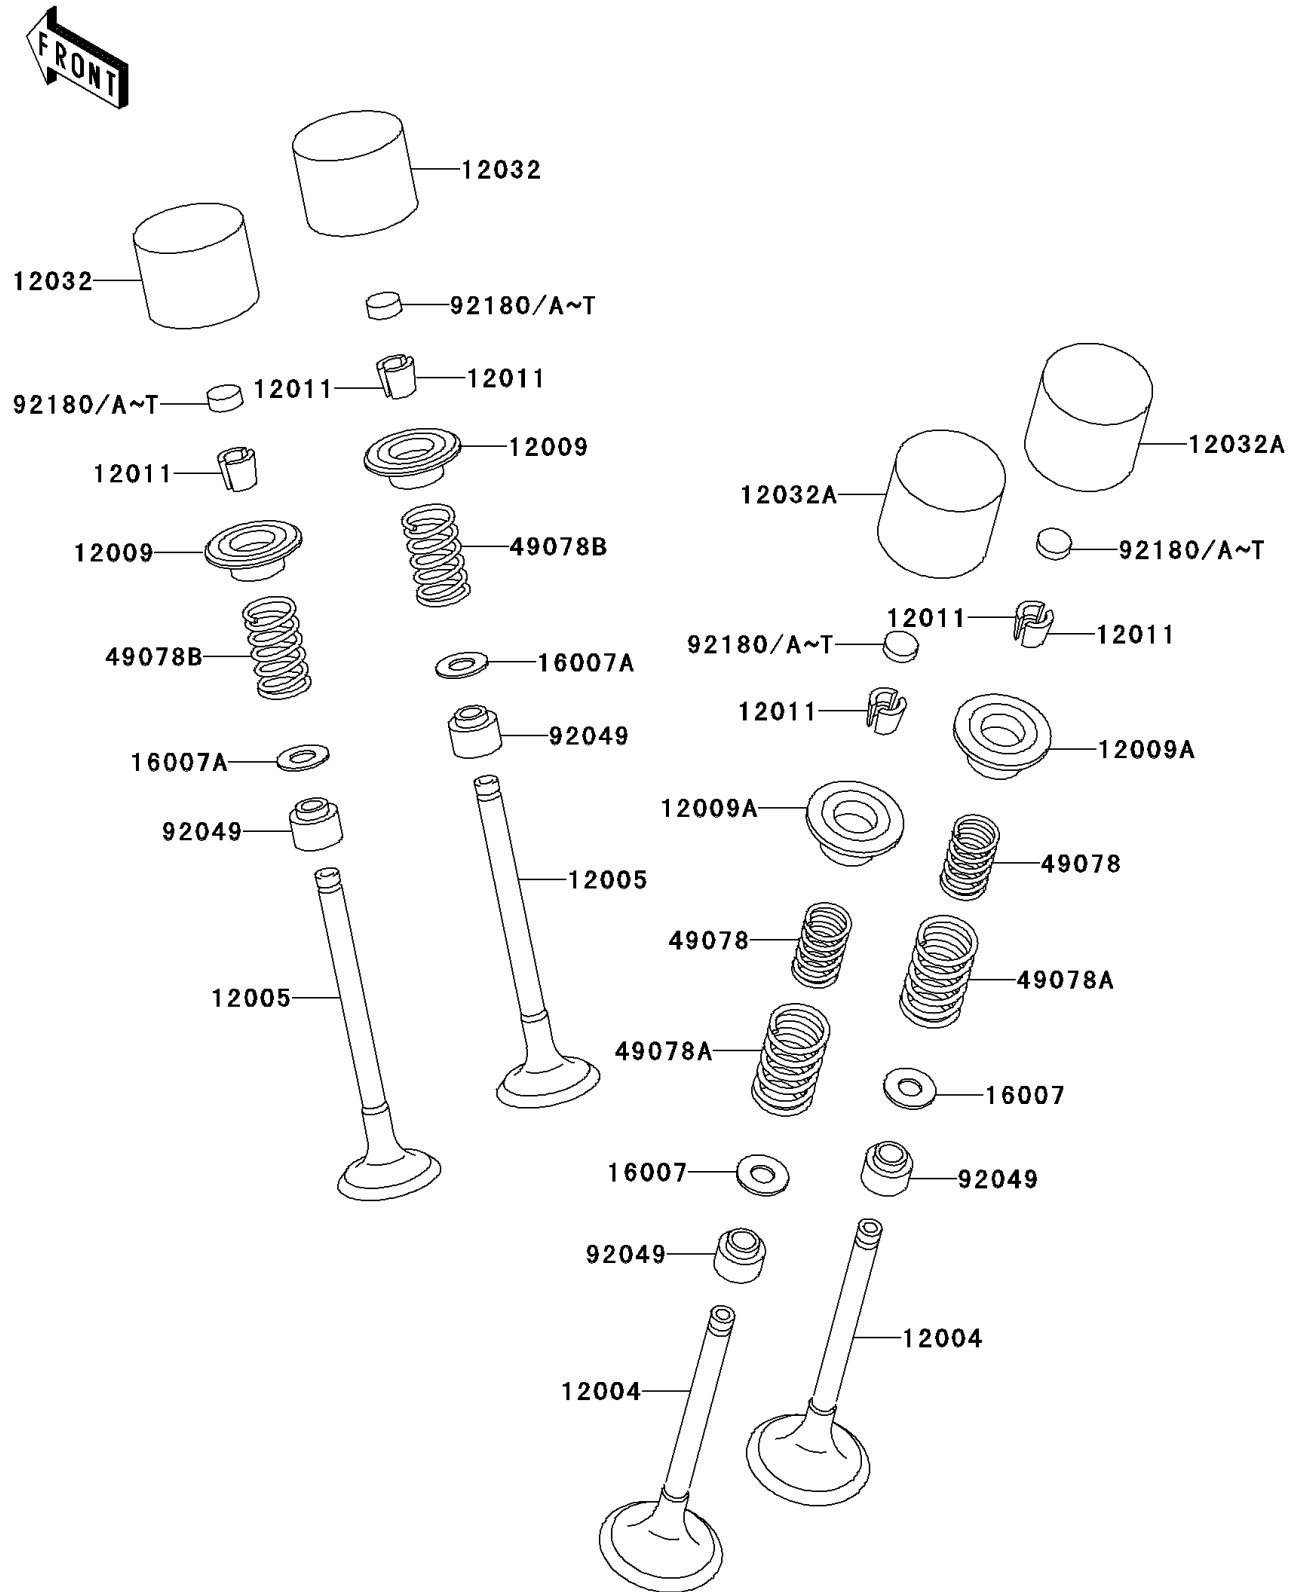

2003 ZZR600

PARTS DIAGRAM

Valve(s)

E1210

2003 ZZR600

PARTS LIST

Valve(s)

Kawasaki

Let the Good Times Roll®

ITEM NAME

PART NUMBER

QUANTITY
