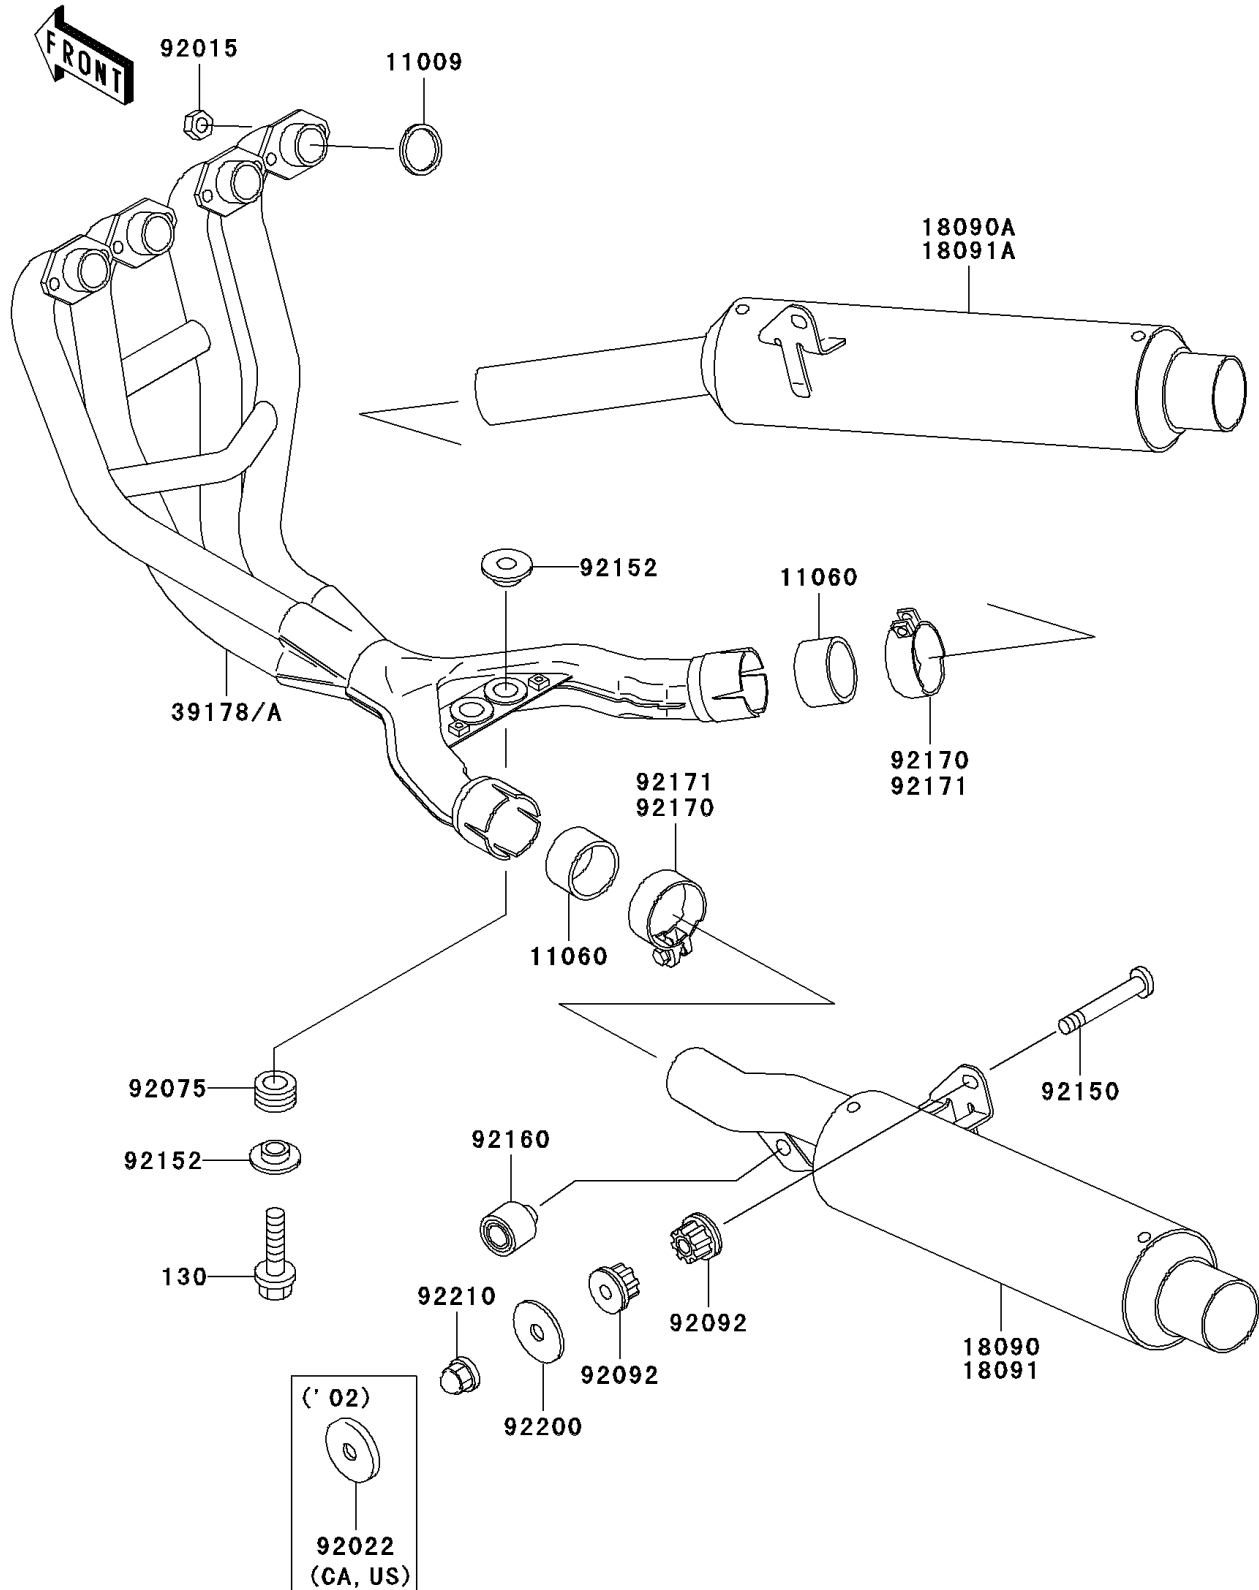

2003 ZZR600

PARTS DIAGRAM

Muffler(s)

E1140

2003 ZZR600

PARTS LIST

Muffler(s)

Kawasaki

Let the Good Times Roll®

ITEM NAME

PART NUMBER

QUANTITY
