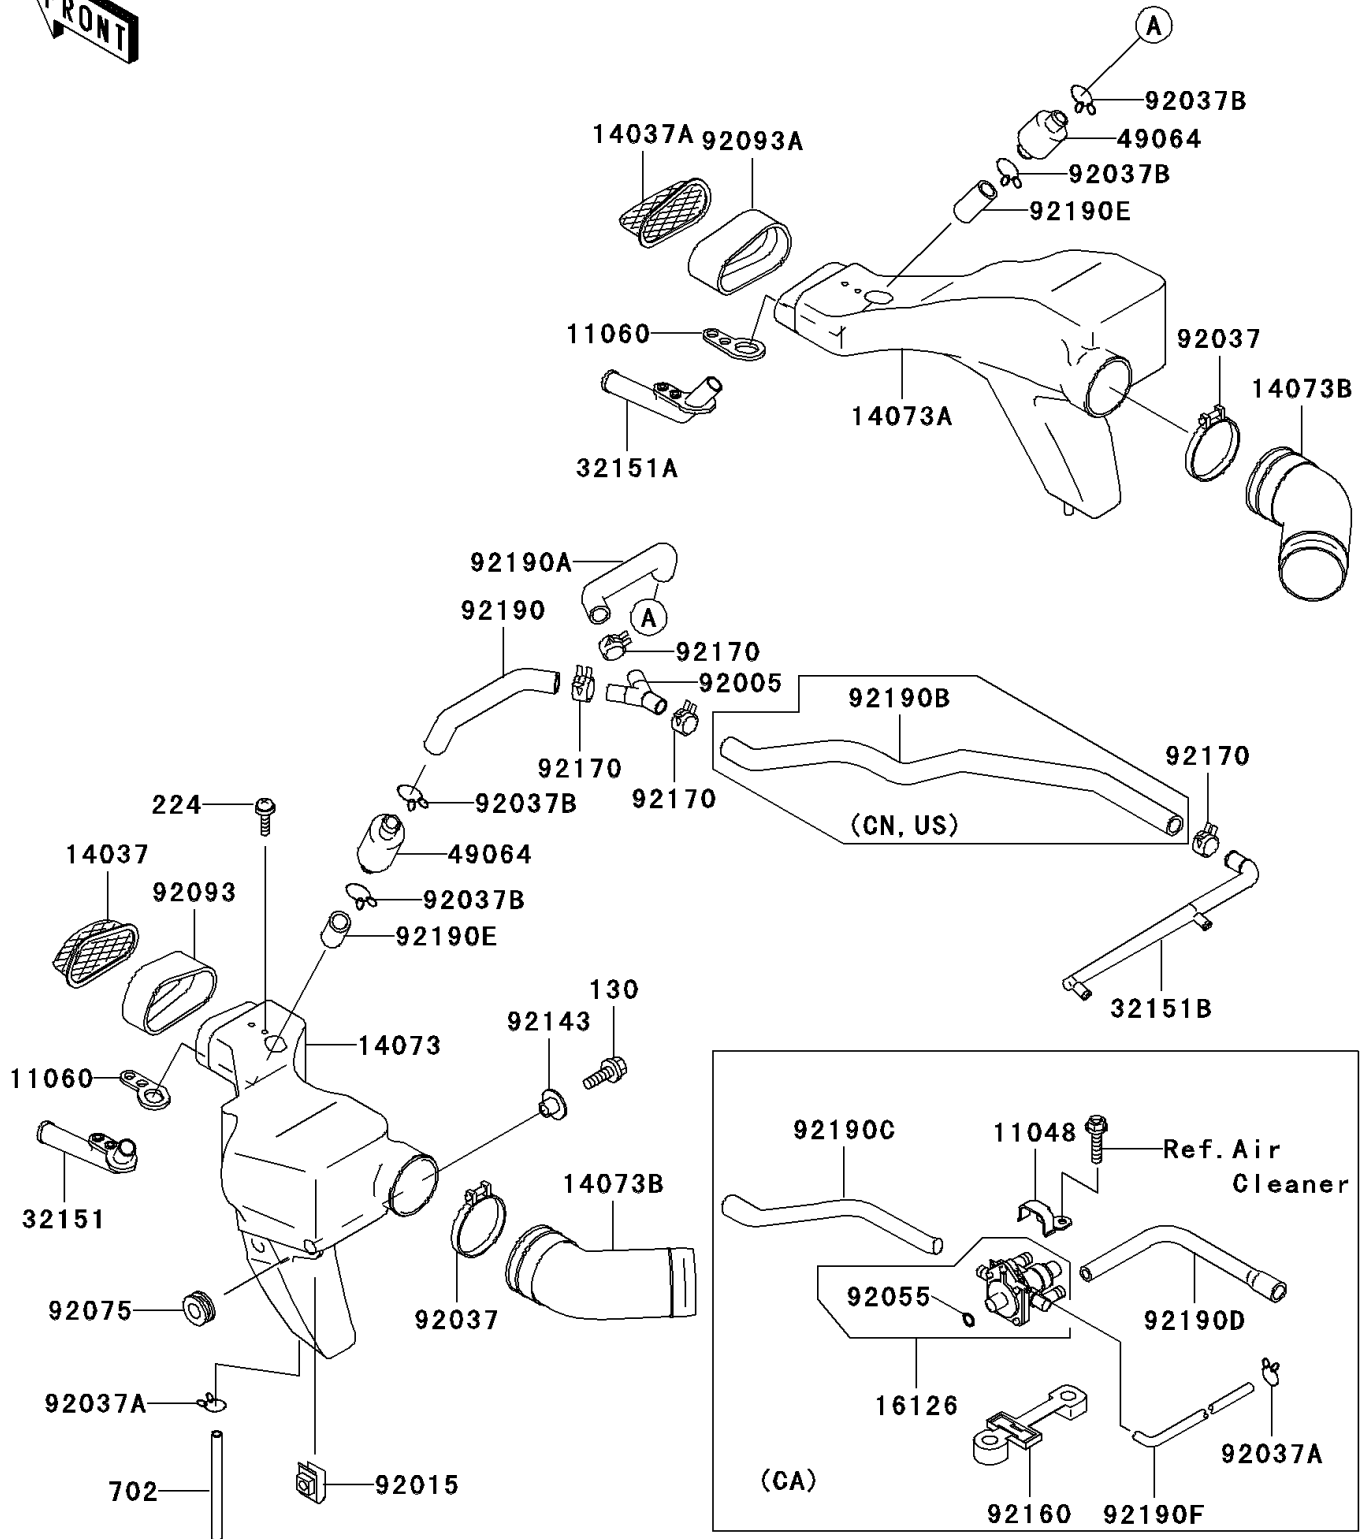

2003 ZZR600

PARTS DIAGRAM

Air Duct

E1131

2003 ZZR600

PARTS LIST

Air Duct

Kawasaki

Let the Good Times Roll®

ITEM NAME

PART NUMBER

QUANTITY
