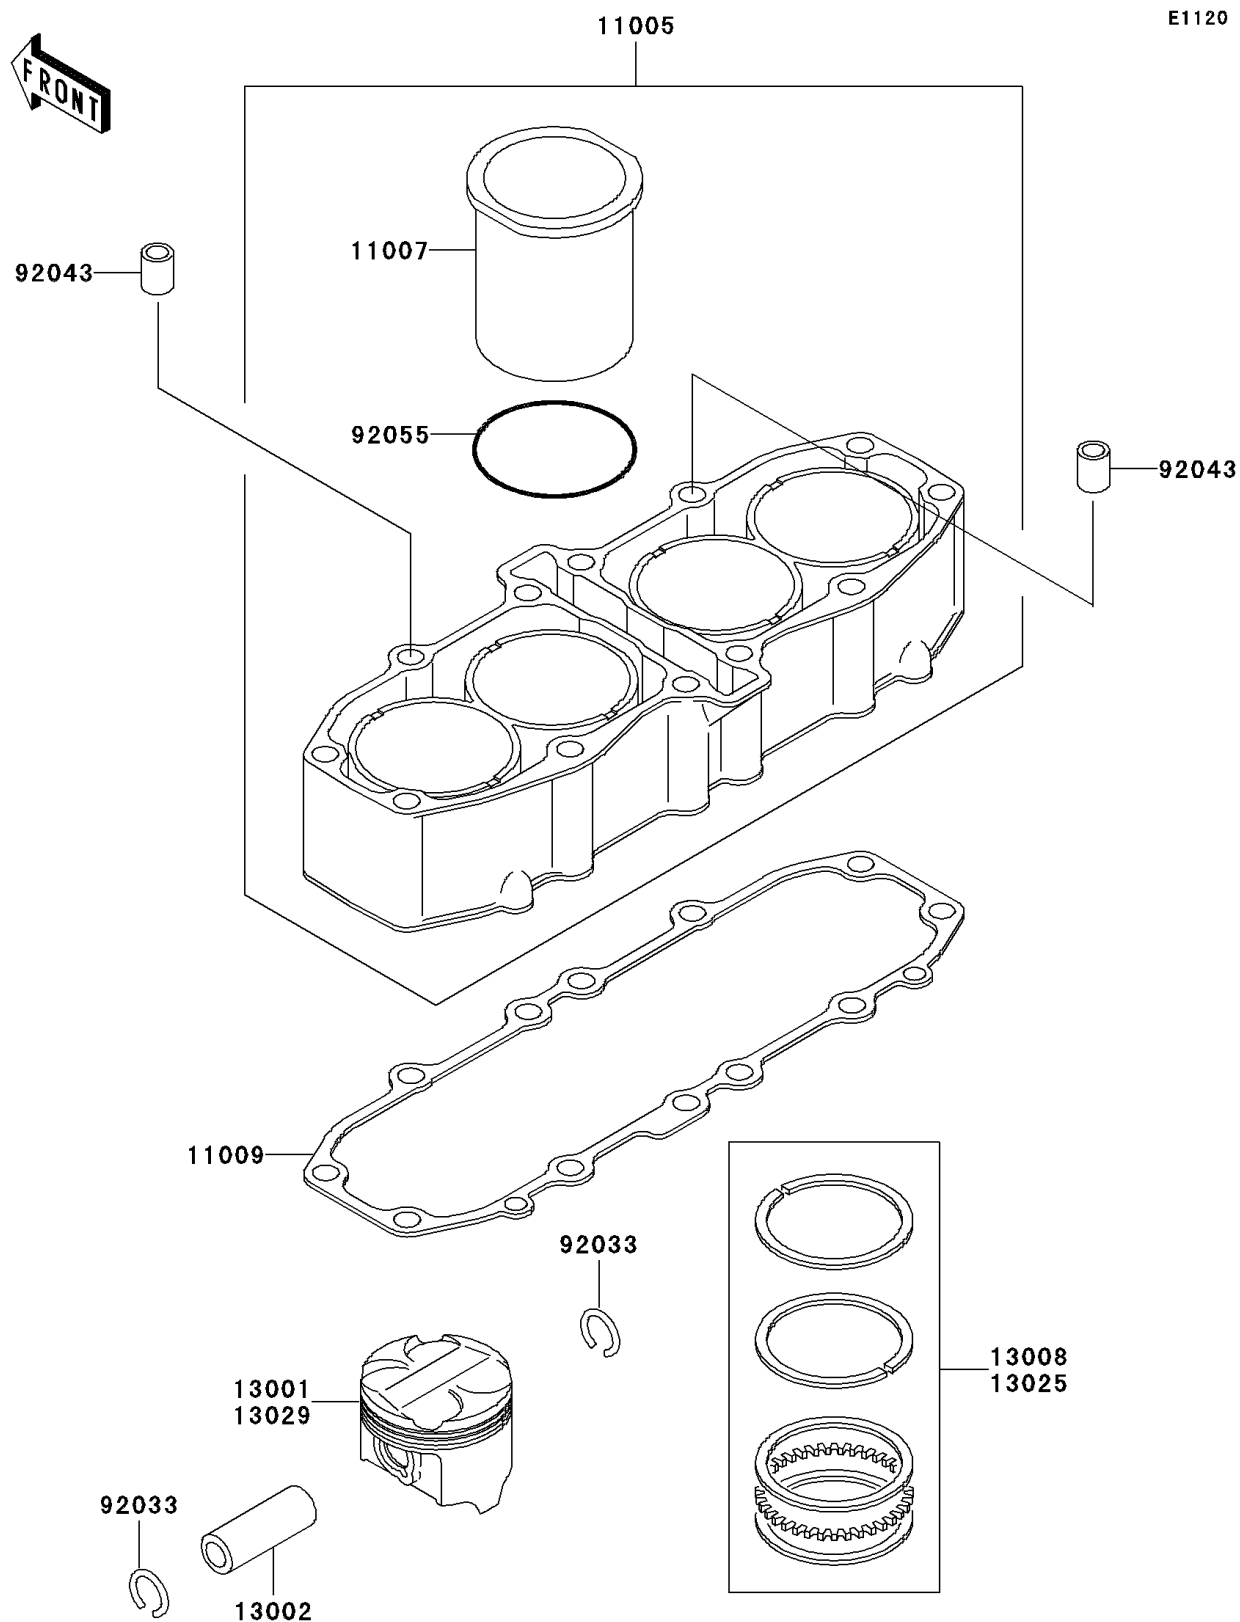

2002 Ninja® ZX™-6

PARTS DIAGRAM

Cylinder/Piston(s)

Kawasaki

Let the Good Times Roll®