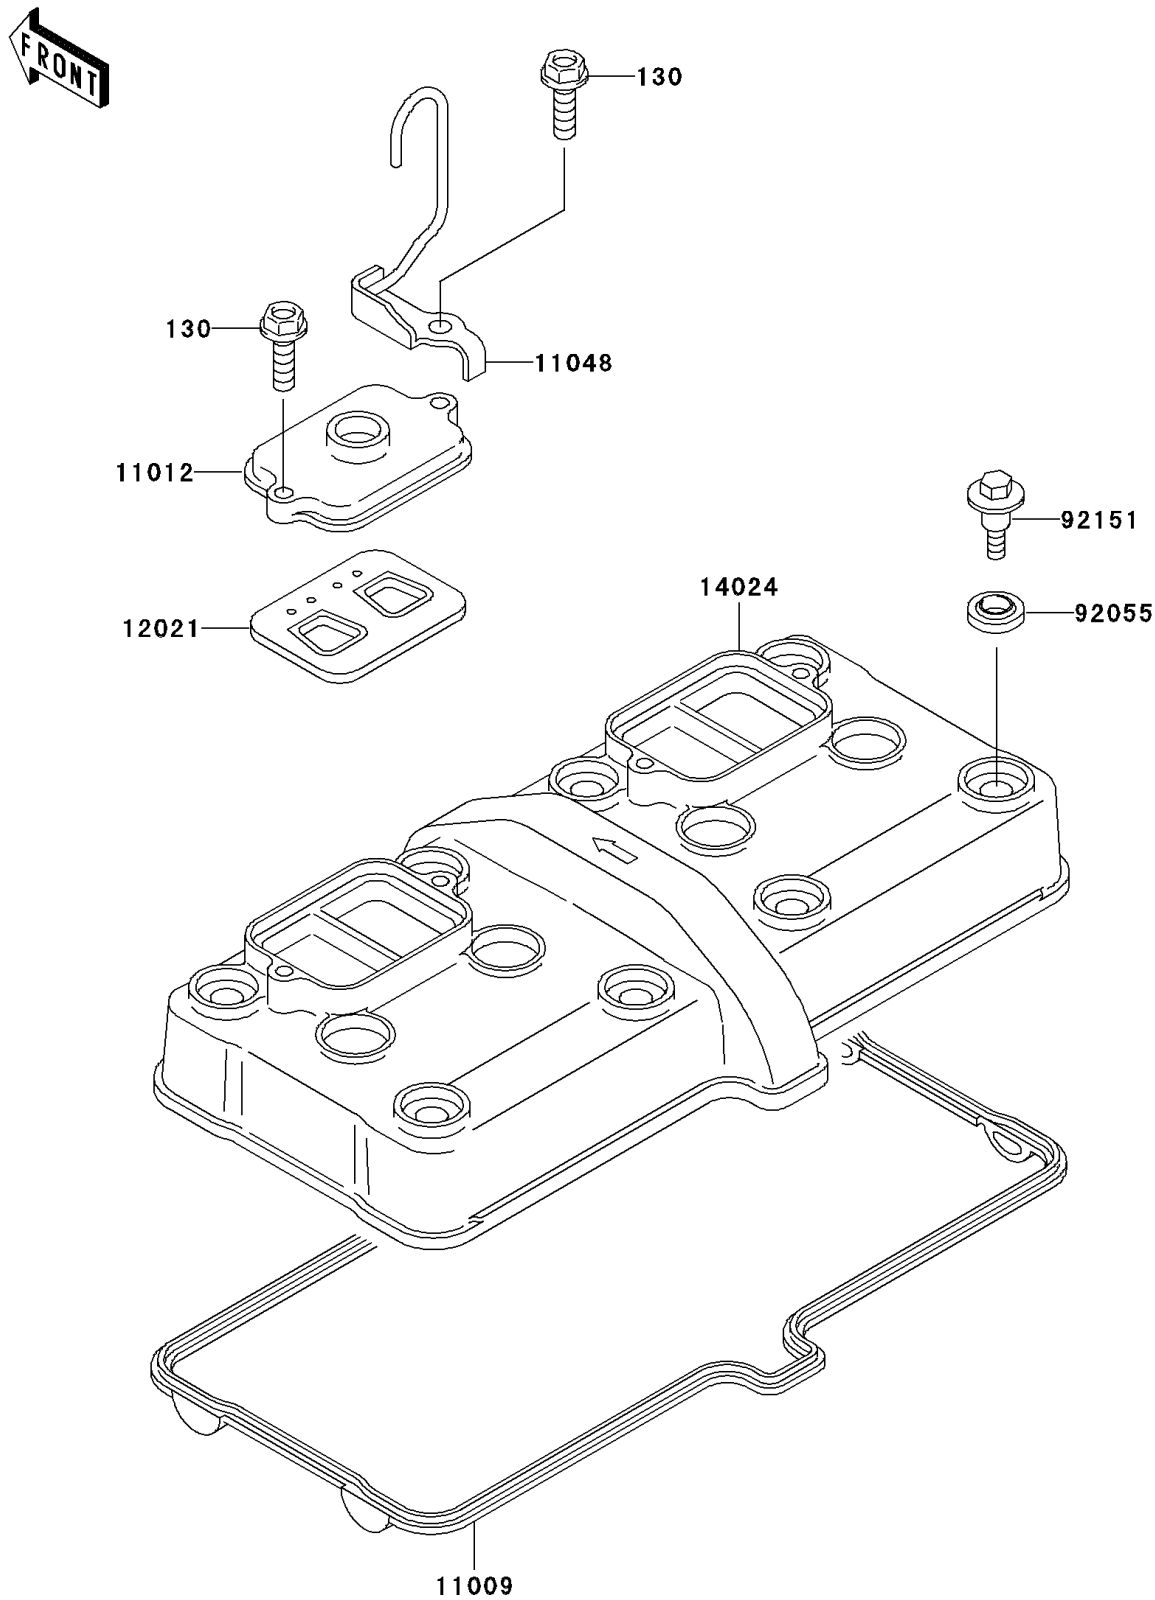

2003 ZZR600

PARTS DIAGRAM

Cylinder Head Cover

E1112

2003 ZZR600

PARTS LIST

Cylinder Head Cover

ITEM NAME

PART NUMBER

QUANTITY
