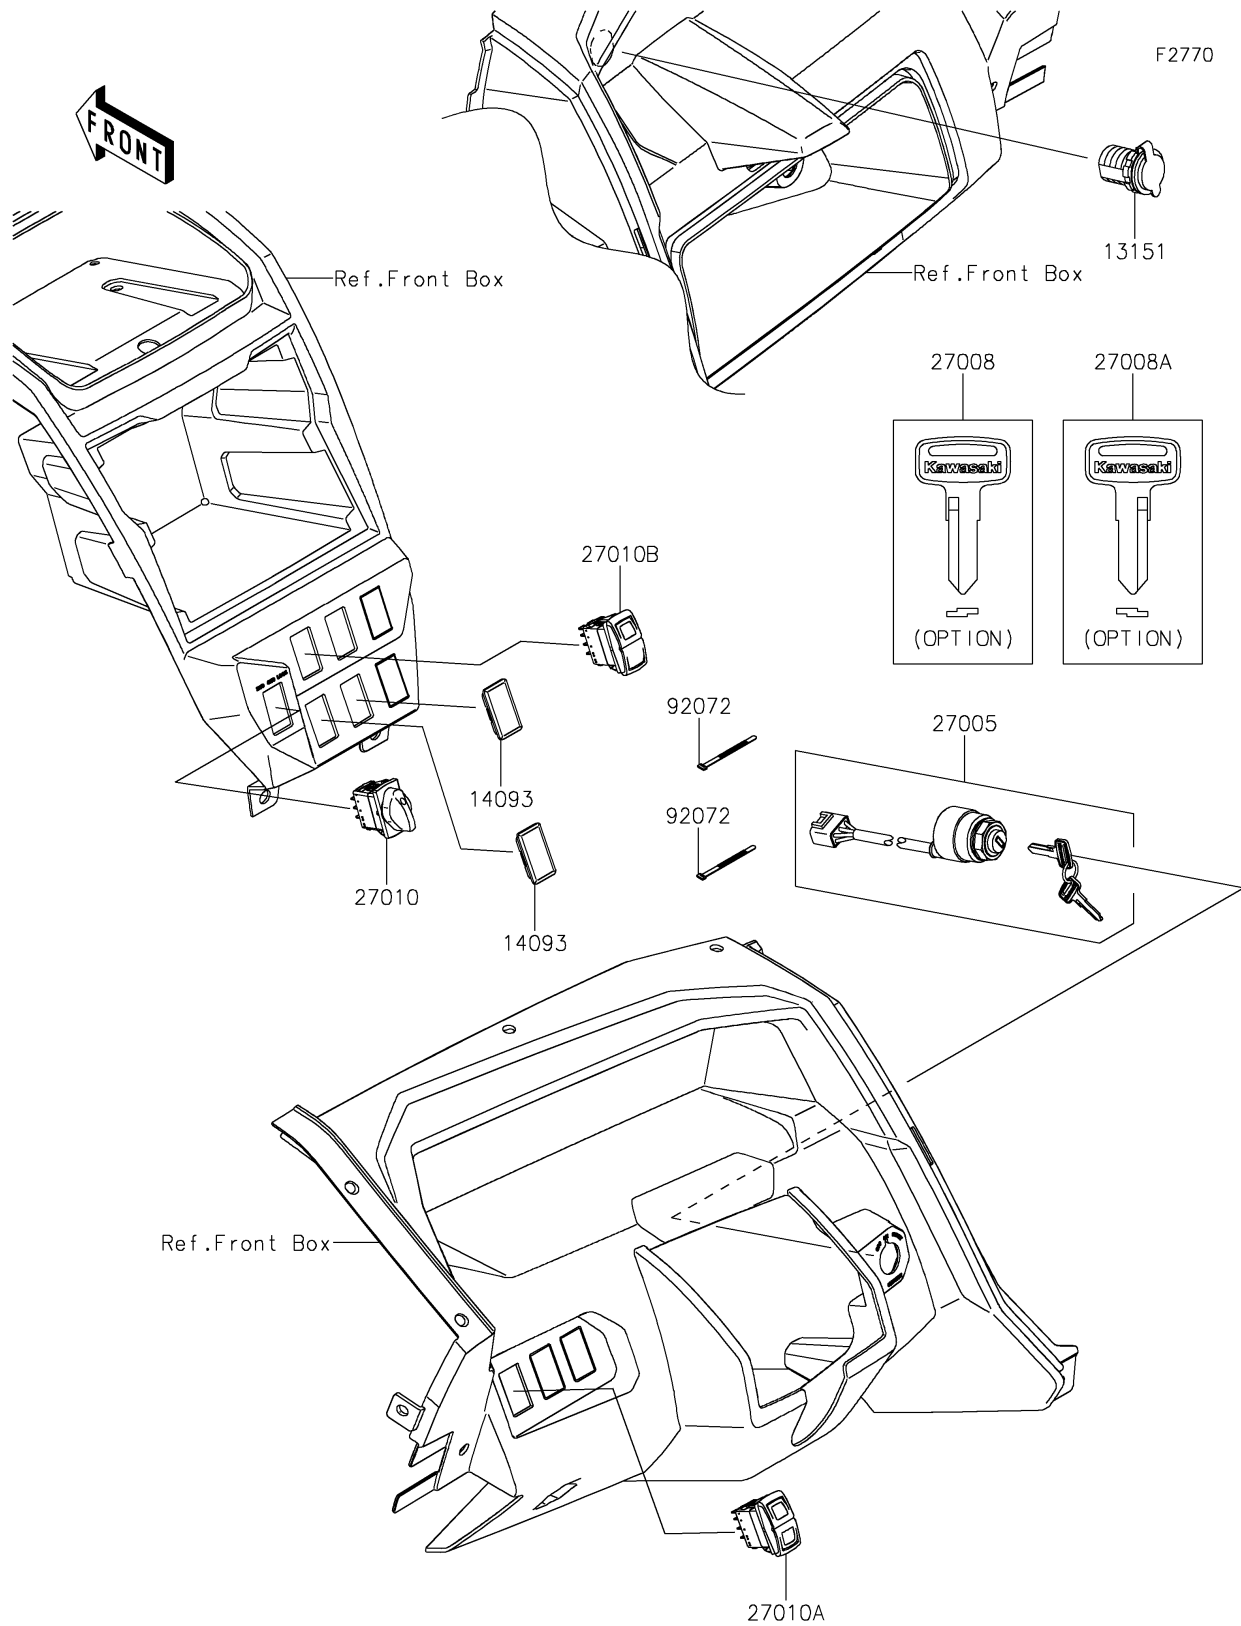

2025 TERYX® KRX4™ 1000 LIFTED EDITION

Kawasaki
Let the Good Times Roll®

PARTS DIAGRAM

Ignition Switch

2025 TERYX[®] KRX4[™] 1000 LIFTED EDITION

PARTS LIST

Ignition Switch

ITEM NAME	PART NUMBER	QUANTITY
-----------	-------------	----------
