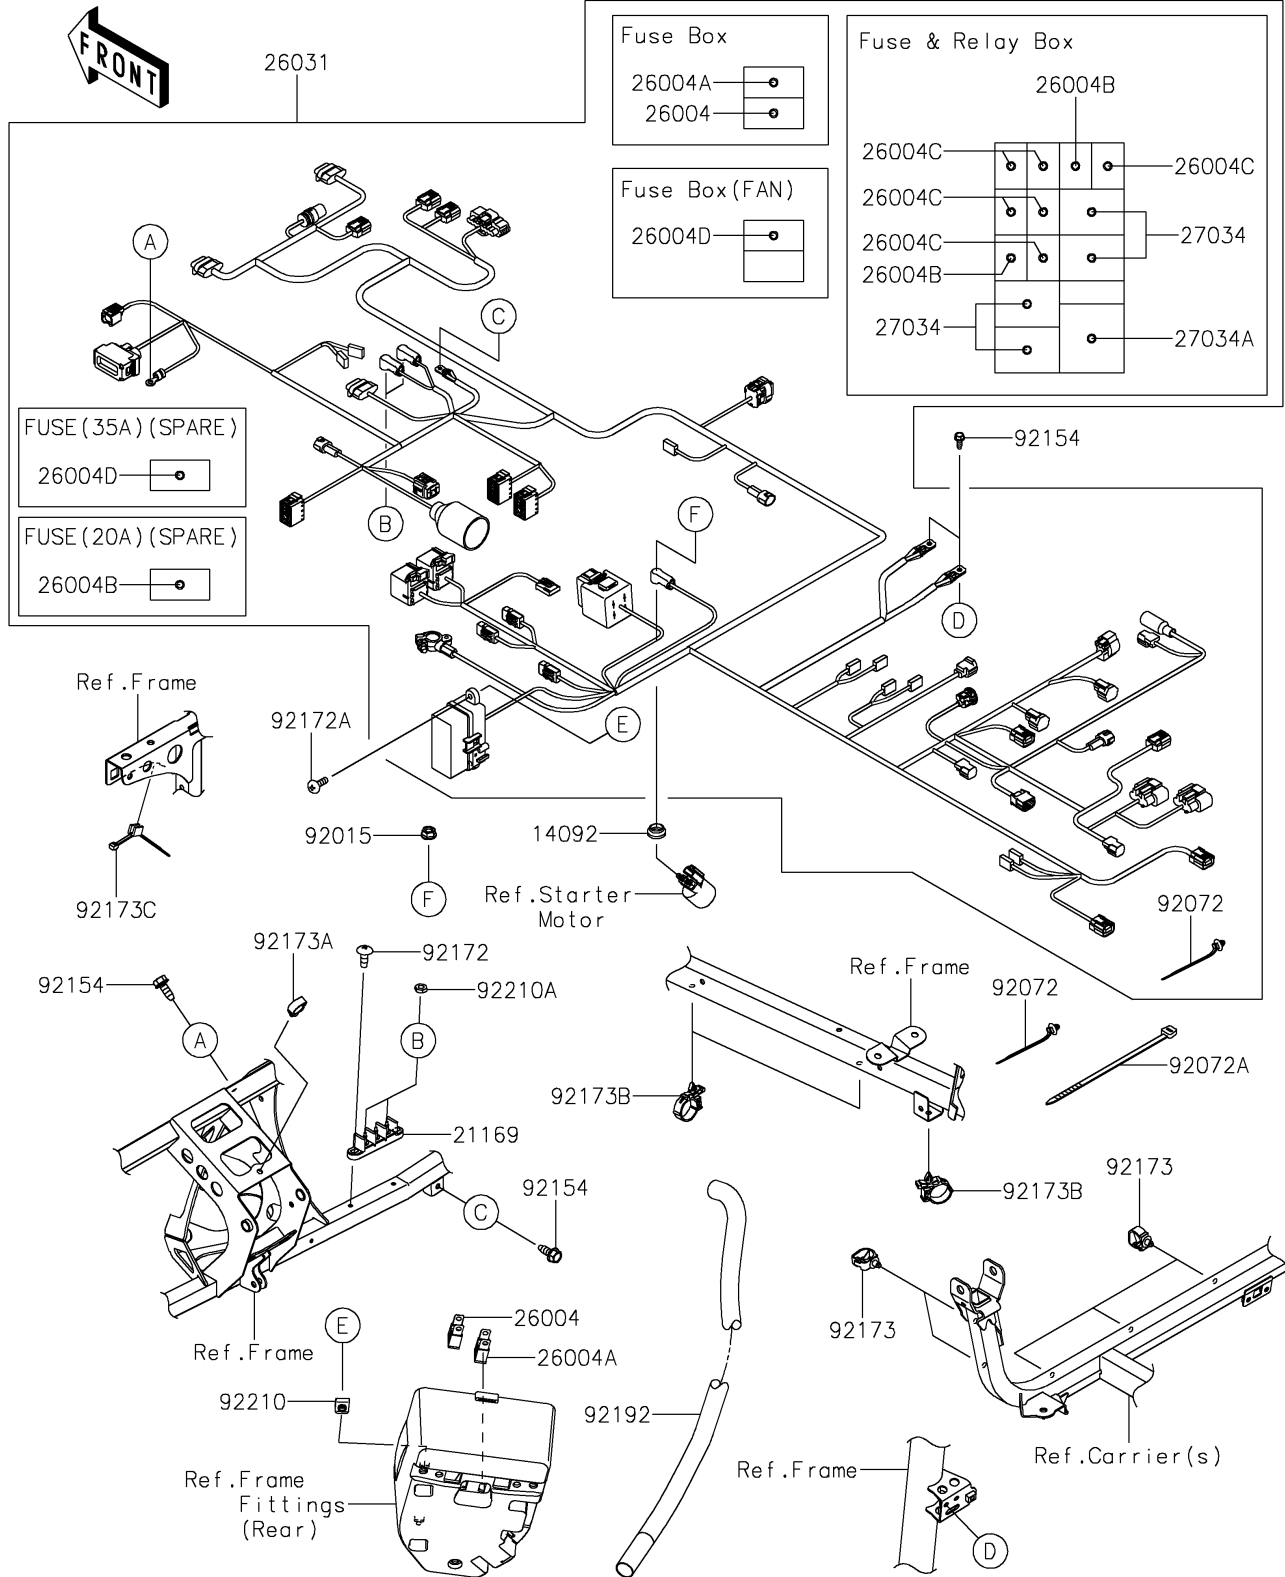

2025 TERYX® KRX4™ 1000 LIFTED EDITION

PARTS DIAGRAM

Chassis Electrical Equipment

F2760

2025 TERYX® KRX4™ 1000 LIFTED EDITION

PARTS LIST

Chassis Electrical Equipment

ITEM NAME	PART NUMBER	QUANTITY
-----------	-------------	----------
