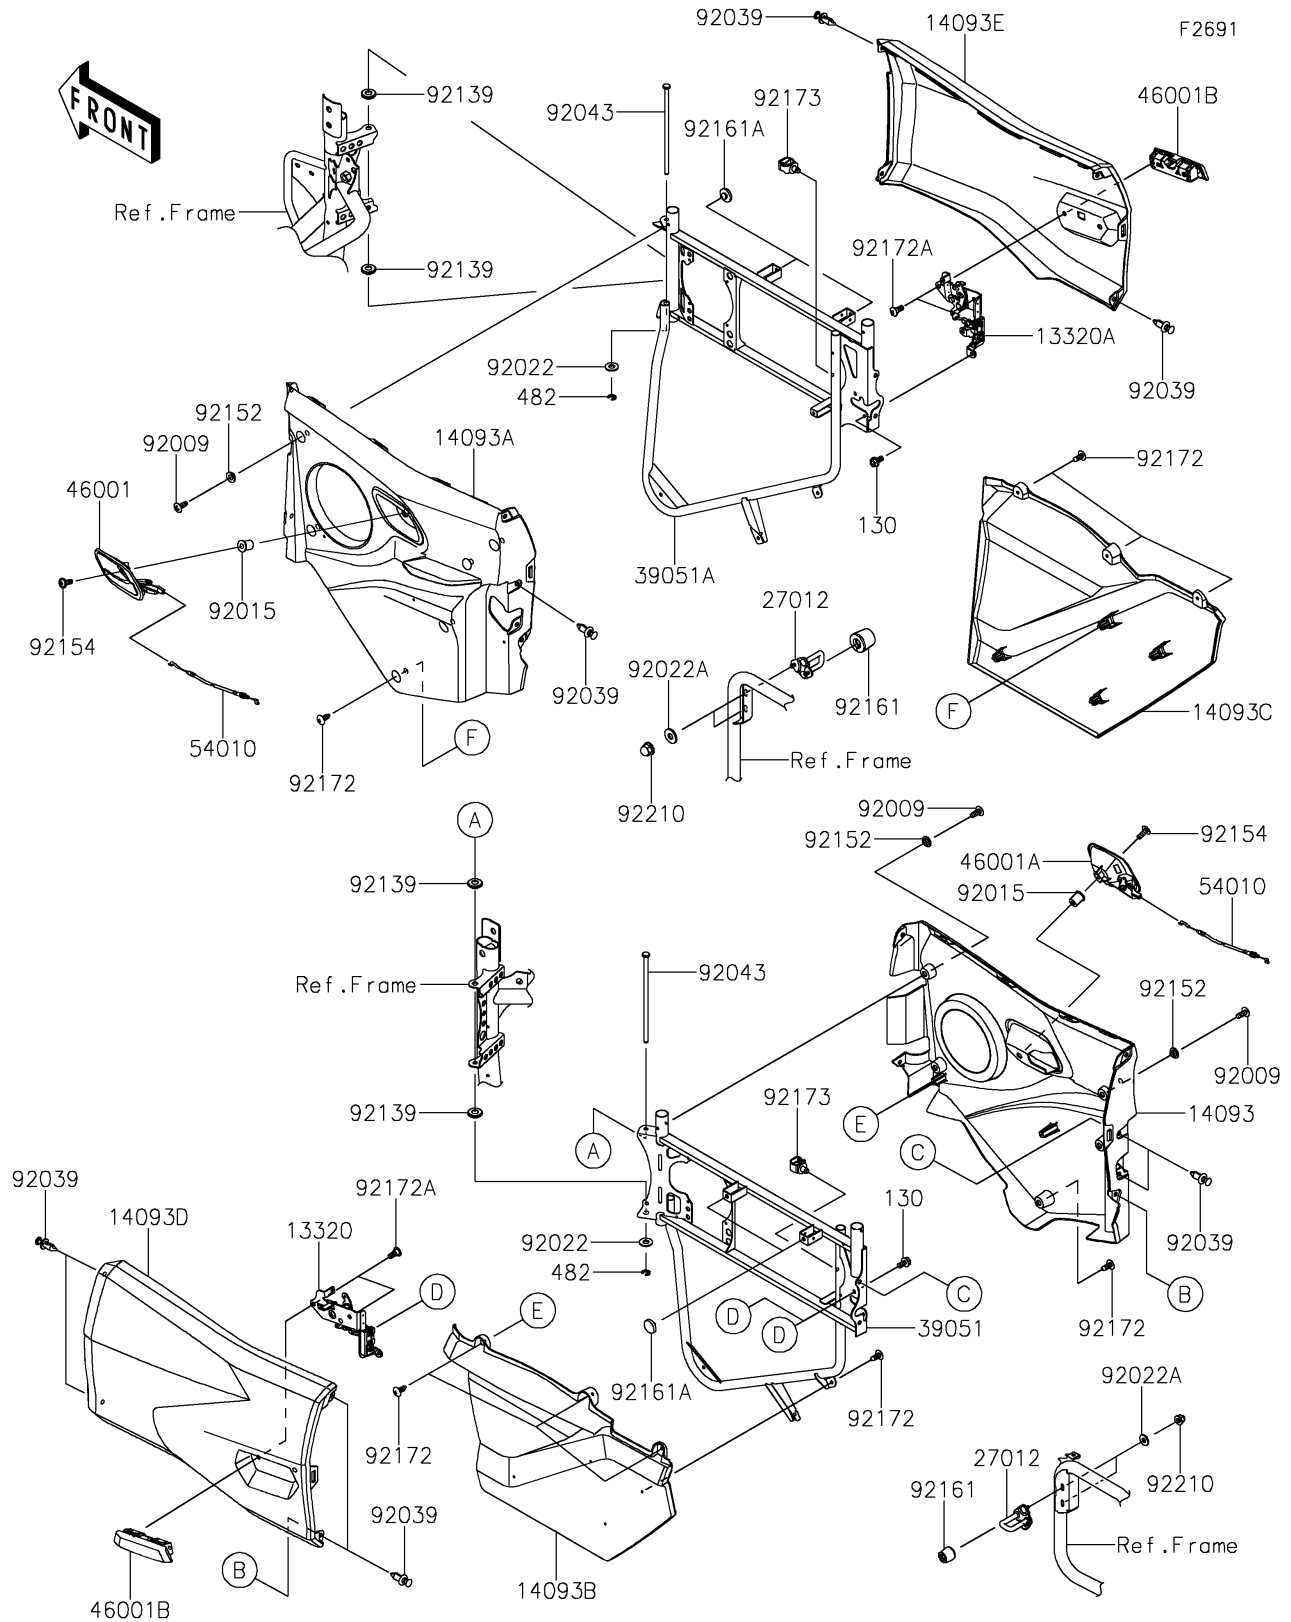

2025 TERYX® KRX4™ 1000 LIFTED EDITION

Kawasaki
Let the Good Times Roll®

PARTS DIAGRAM

Door(Rear)

2025 TERYX® KRX4™ 1000 LIFTED EDITION

PARTS LIST

Door(Rear)

ITEM NAME	PART NUMBER	QUANTITY
-----------	-------------	----------
