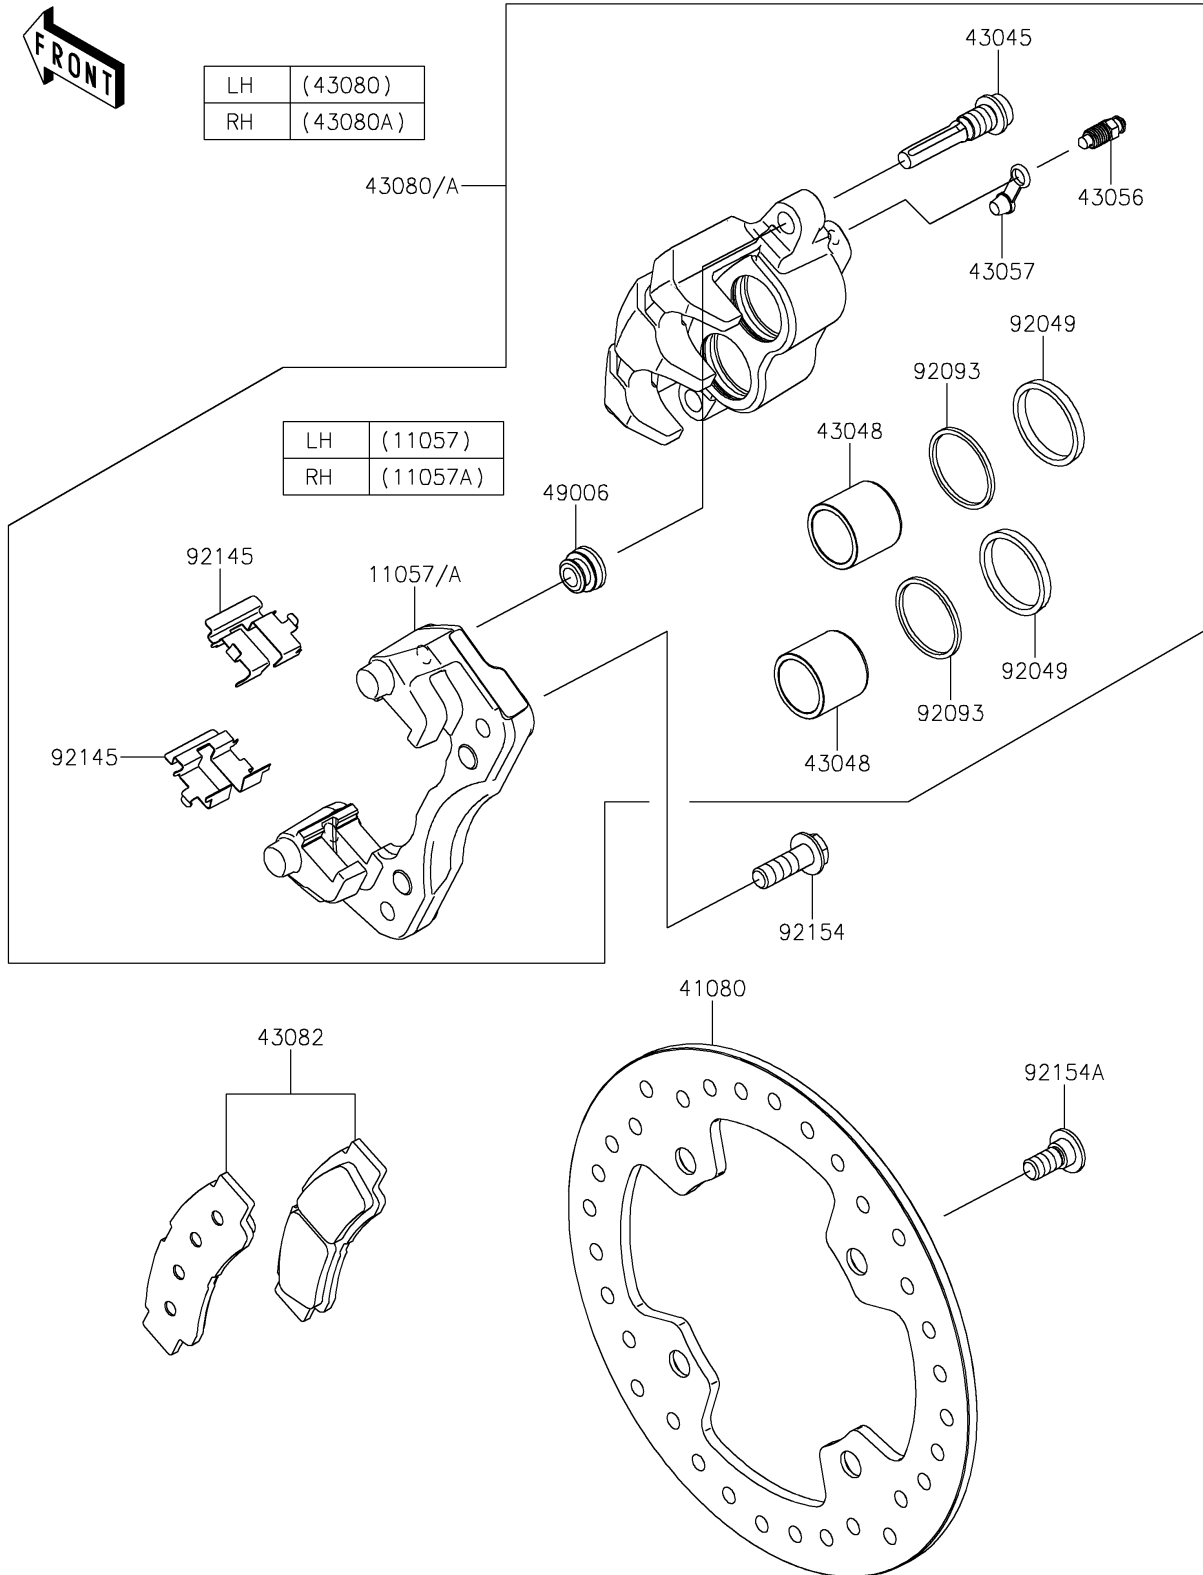

2025 TERYX® KRX4™ 1000 LIFTED EDITION

PARTS DIAGRAM

Front Brake

F2292

2025 TERYX® KRX4™ 1000 LIFTED EDITION

PARTS LIST

Front Brake

ITEM NAME	PART NUMBER	QUANTITY
-----------	-------------	----------
