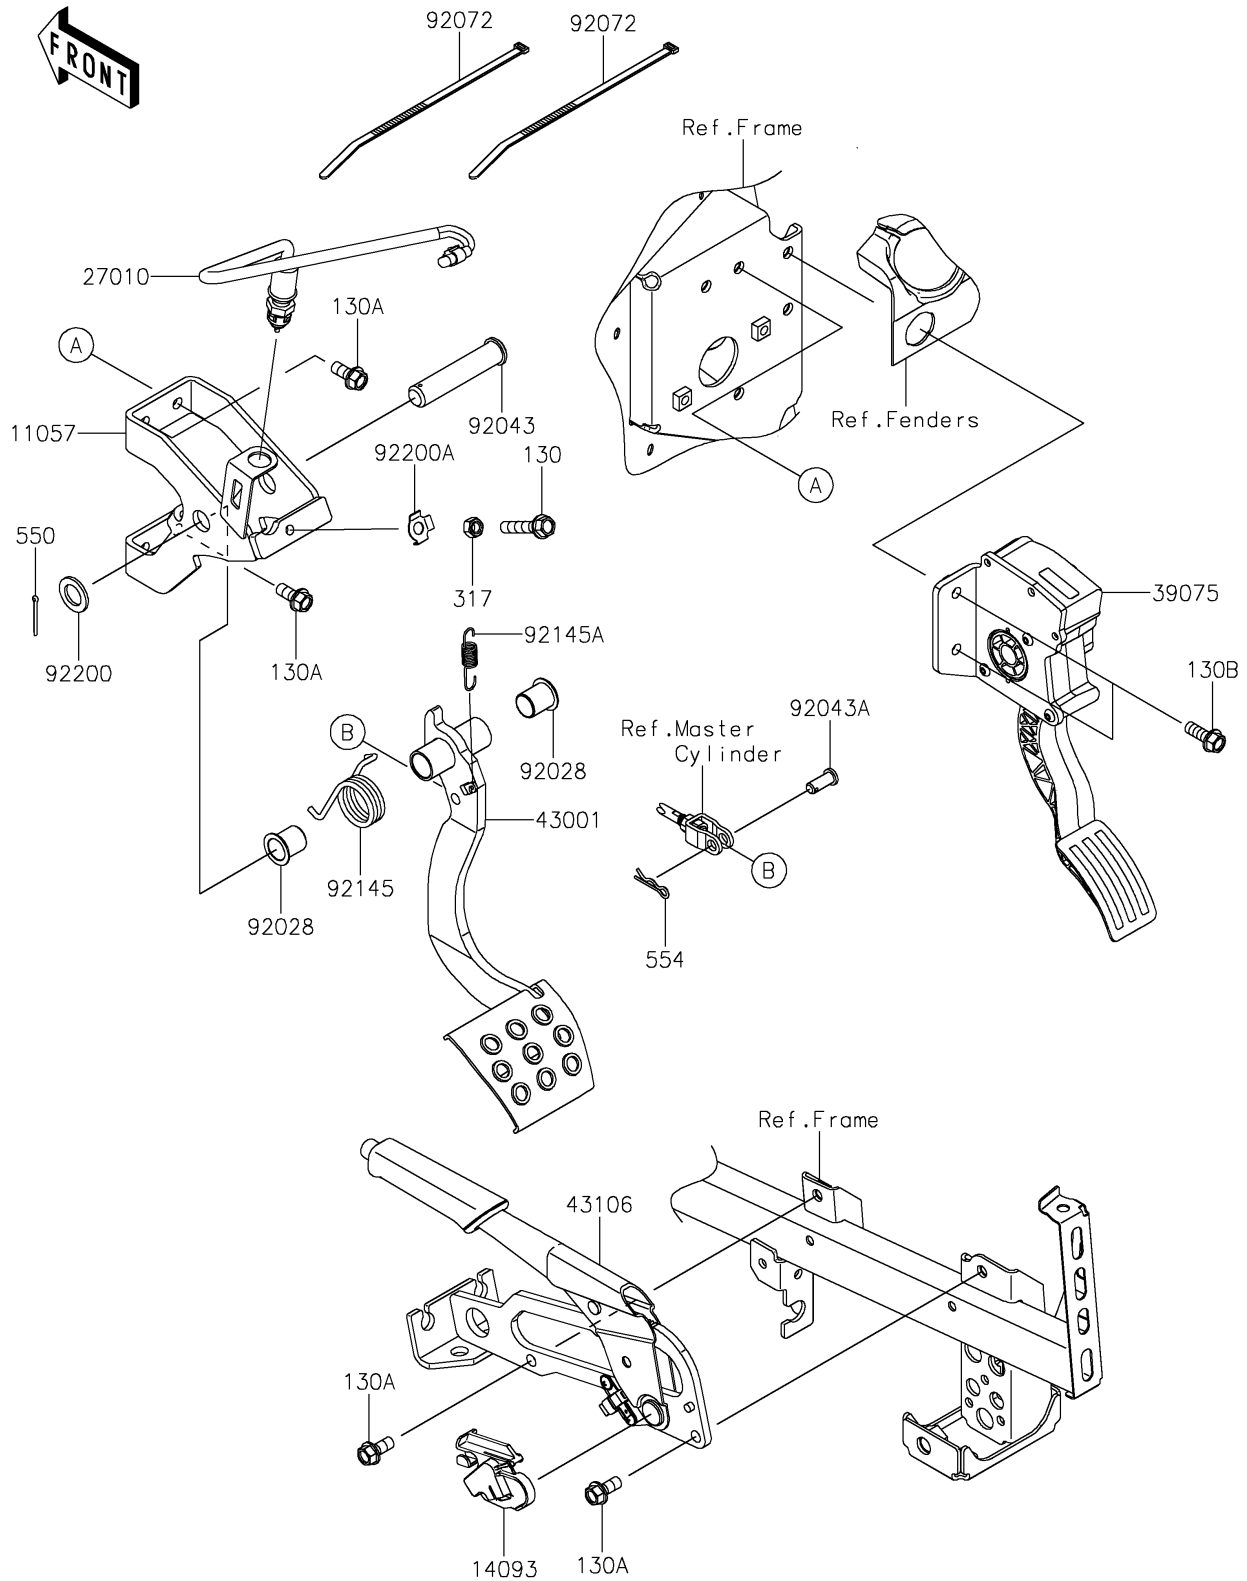

2025 TERYX[®] KRX4[™] 1000 LIFTED EDITION

PARTS DIAGRAM

Brake Pedal/Throttle Lever

F2260

2025 TERYX® KRX4™ 1000 LIFTED EDITION

PARTS LIST

Brake Pedal/Throttle Lever

ITEM NAME

PART NUMBER

QUANTITY
