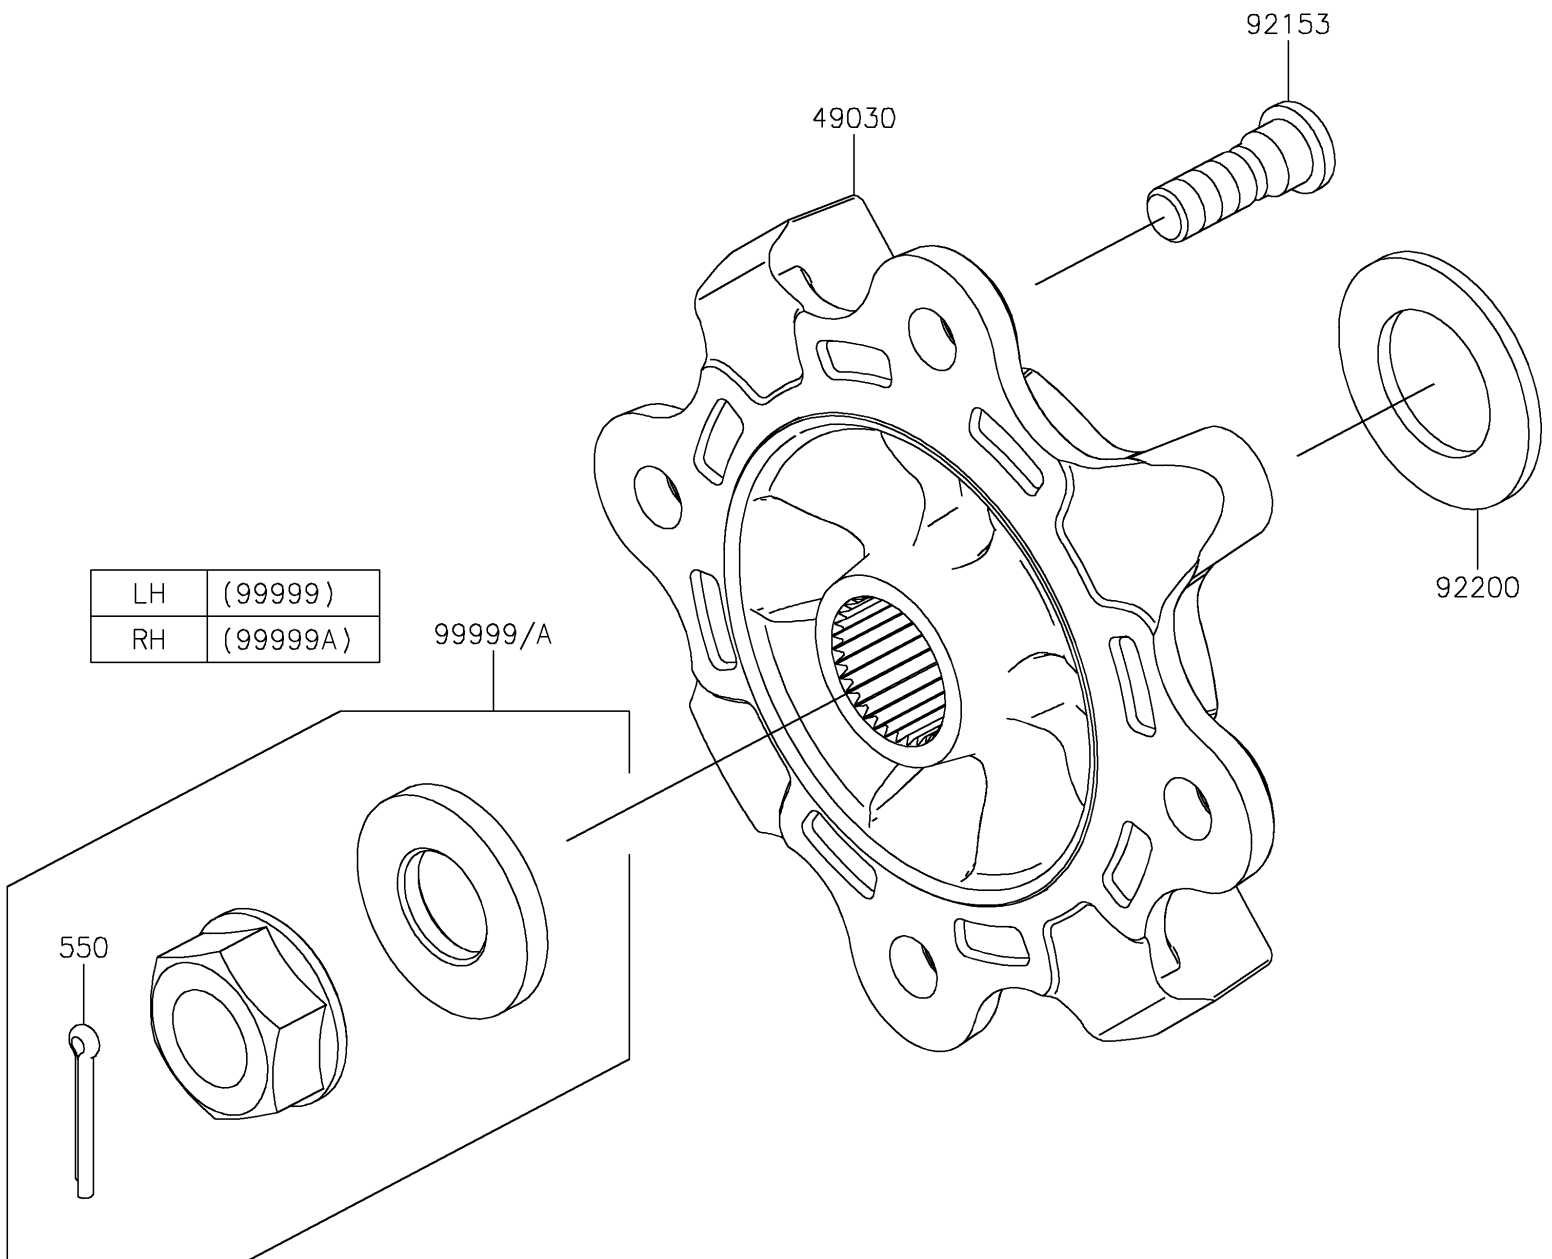

2025 TERYX® KRX4™ 1000 LIFTED EDITION

Kawasaki
Let the Good Times Roll®

PARTS DIAGRAM Rear Hubs/Brakes

F2240

2025 TERYX® KRX4™ 1000 LIFTED EDITION

PARTS LIST

Rear Hubs/Brakes

ITEM NAME	PART NUMBER	QUANTITY
-----------	-------------	----------
