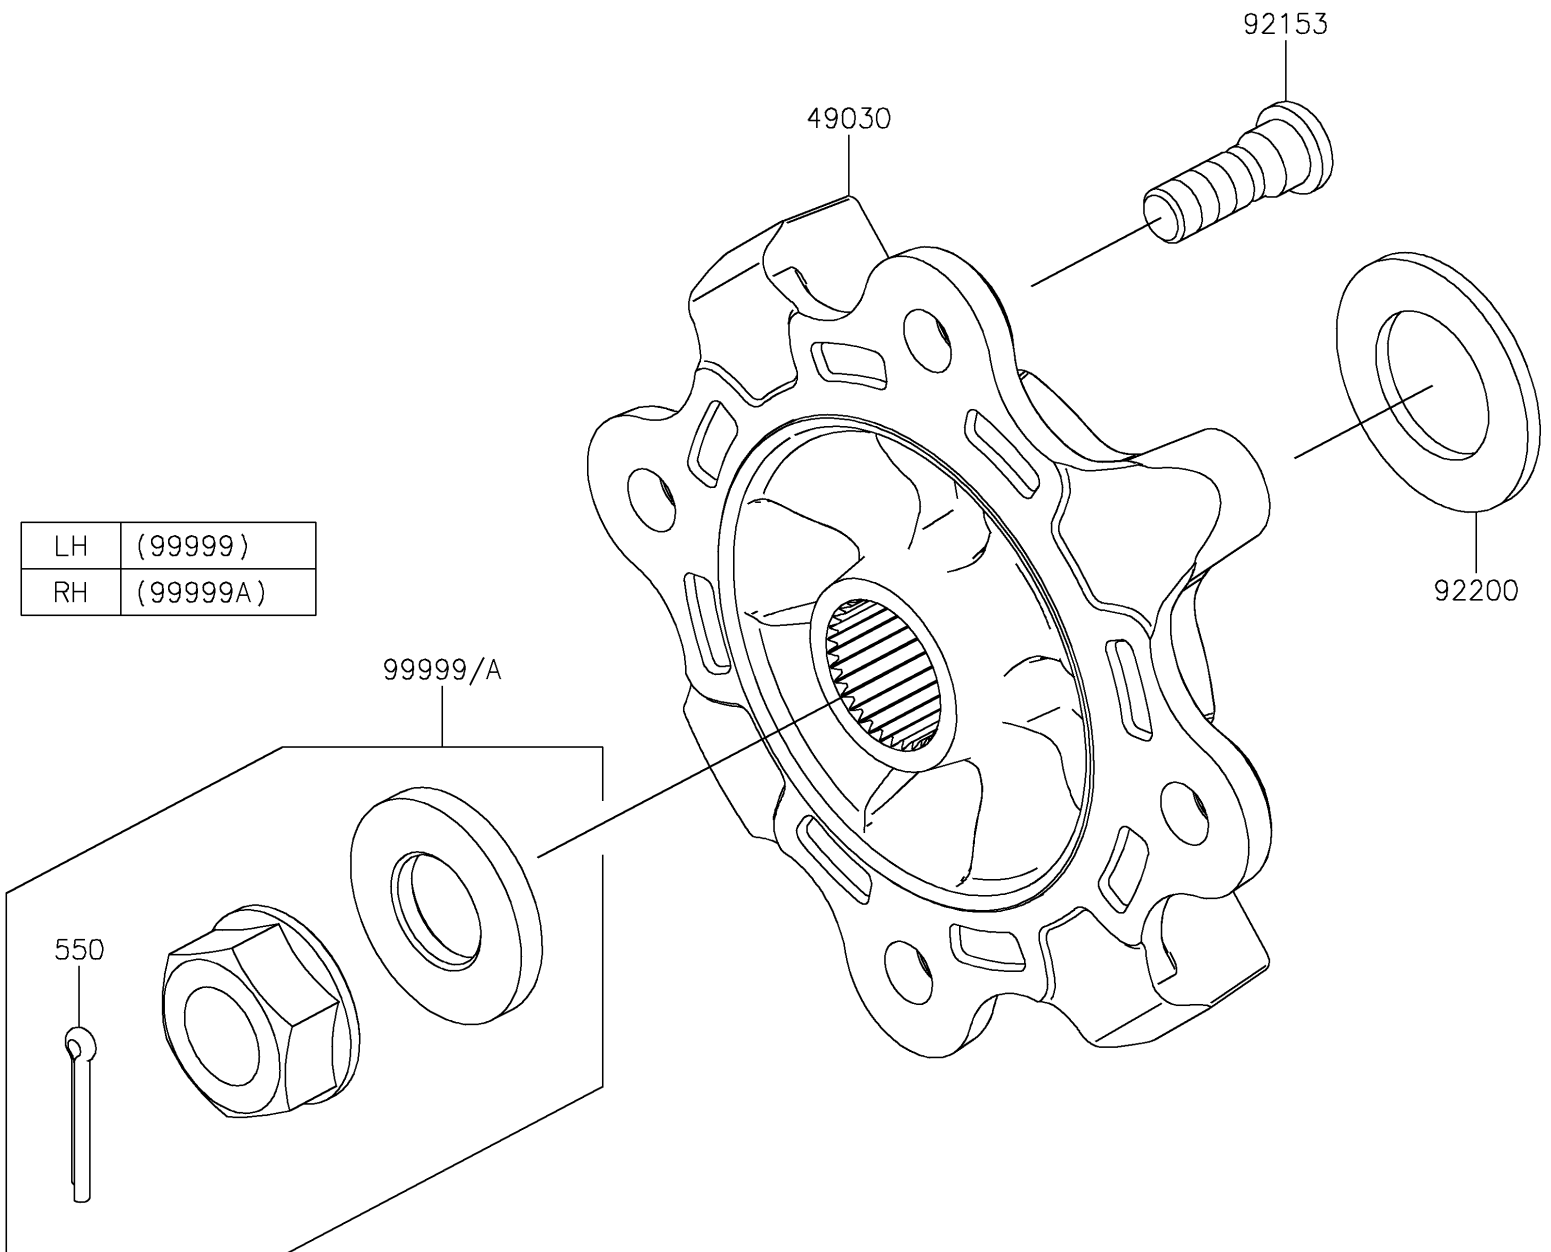

2025 TERYX® KRX4™ 1000 LIFTED EDITION

Kawasaki
Let the Good Times Roll®

PARTS DIAGRAM Front Hubs/Brakes

F2230

2025 TERYX® KRX4™ 1000 LIFTED EDITION

PARTS LIST

Front Hubs/Brakes

ITEM NAME	PART NUMBER	QUANTITY
-----------	-------------	----------
