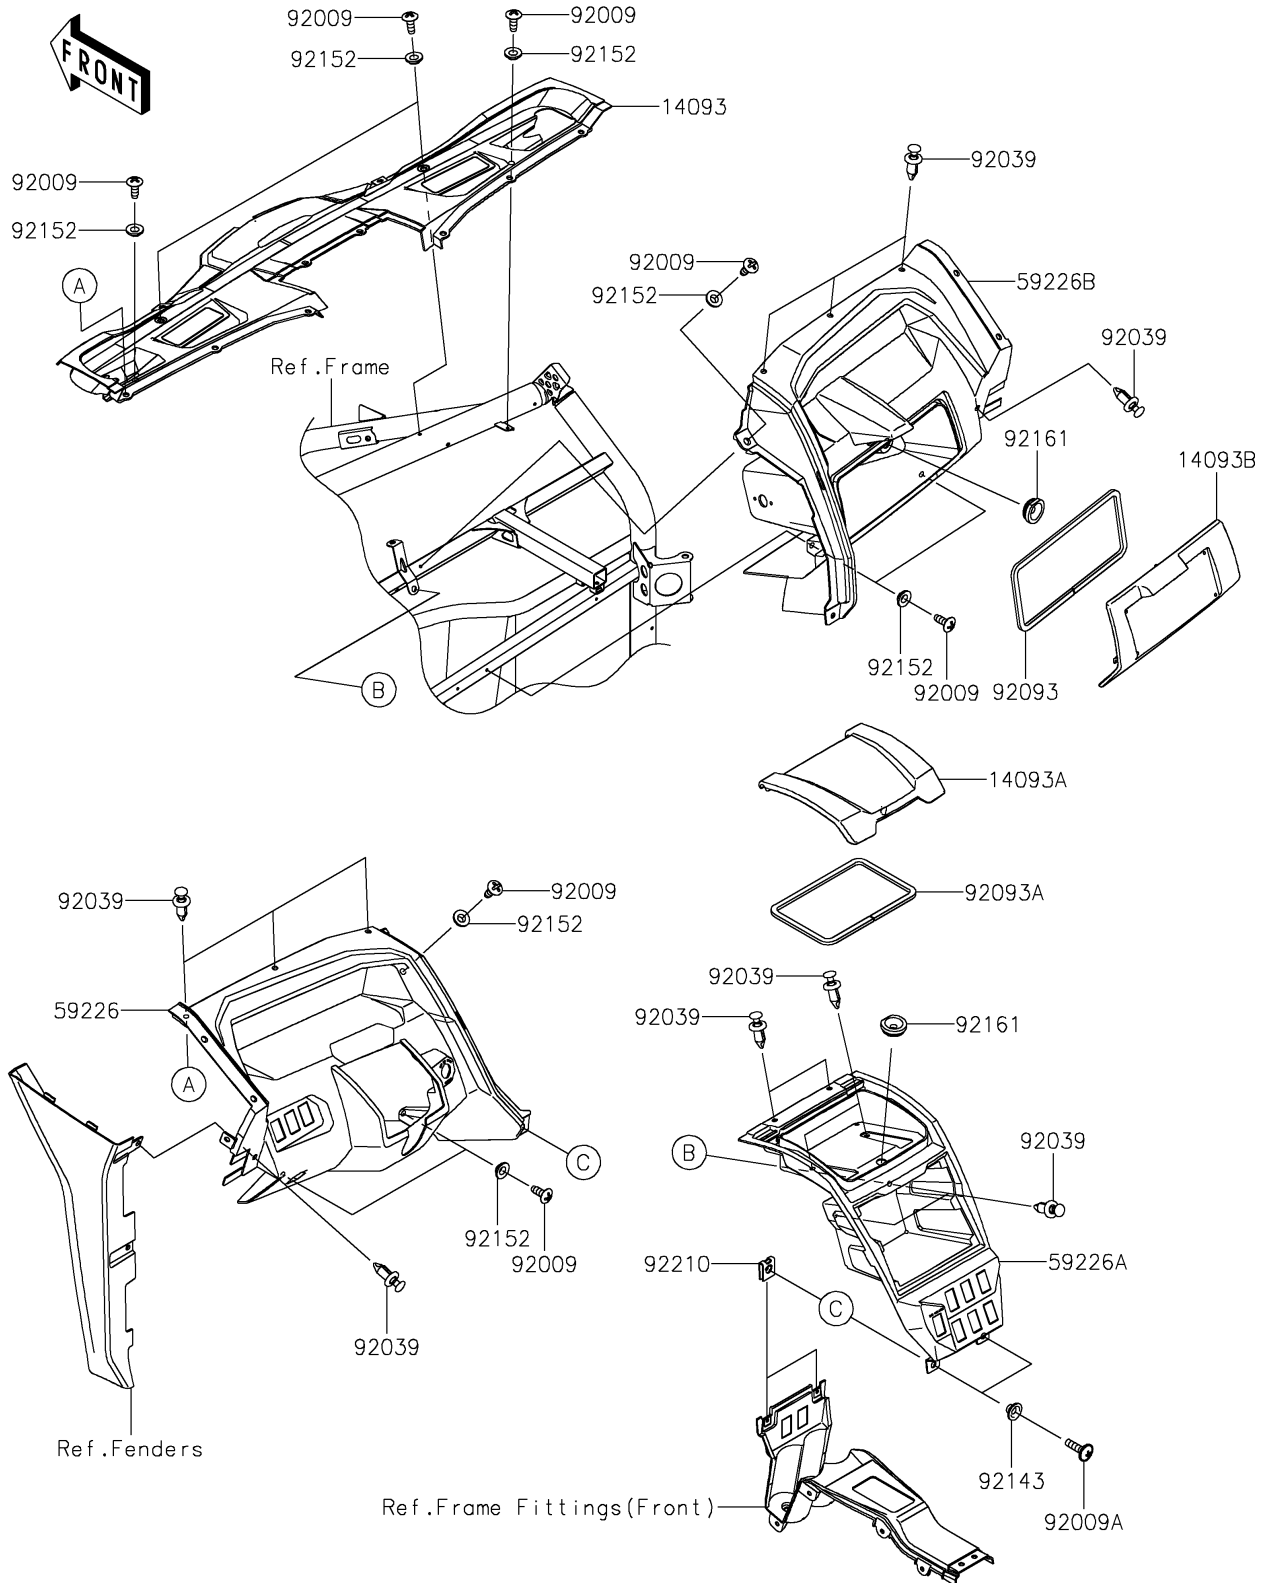

2025 TERYX® KRX4™ 1000 LIFTED EDITION

PARTS DIAGRAM

Front Box

F2135

2025 TERYX[®] KRX4[™] 1000 LIFTED EDITION

PARTS LIST Front Box

| ITEM NAME | PART NUMBER | QUANTITY |
|-----------|-------------|----------|
|-----------|-------------|----------|
