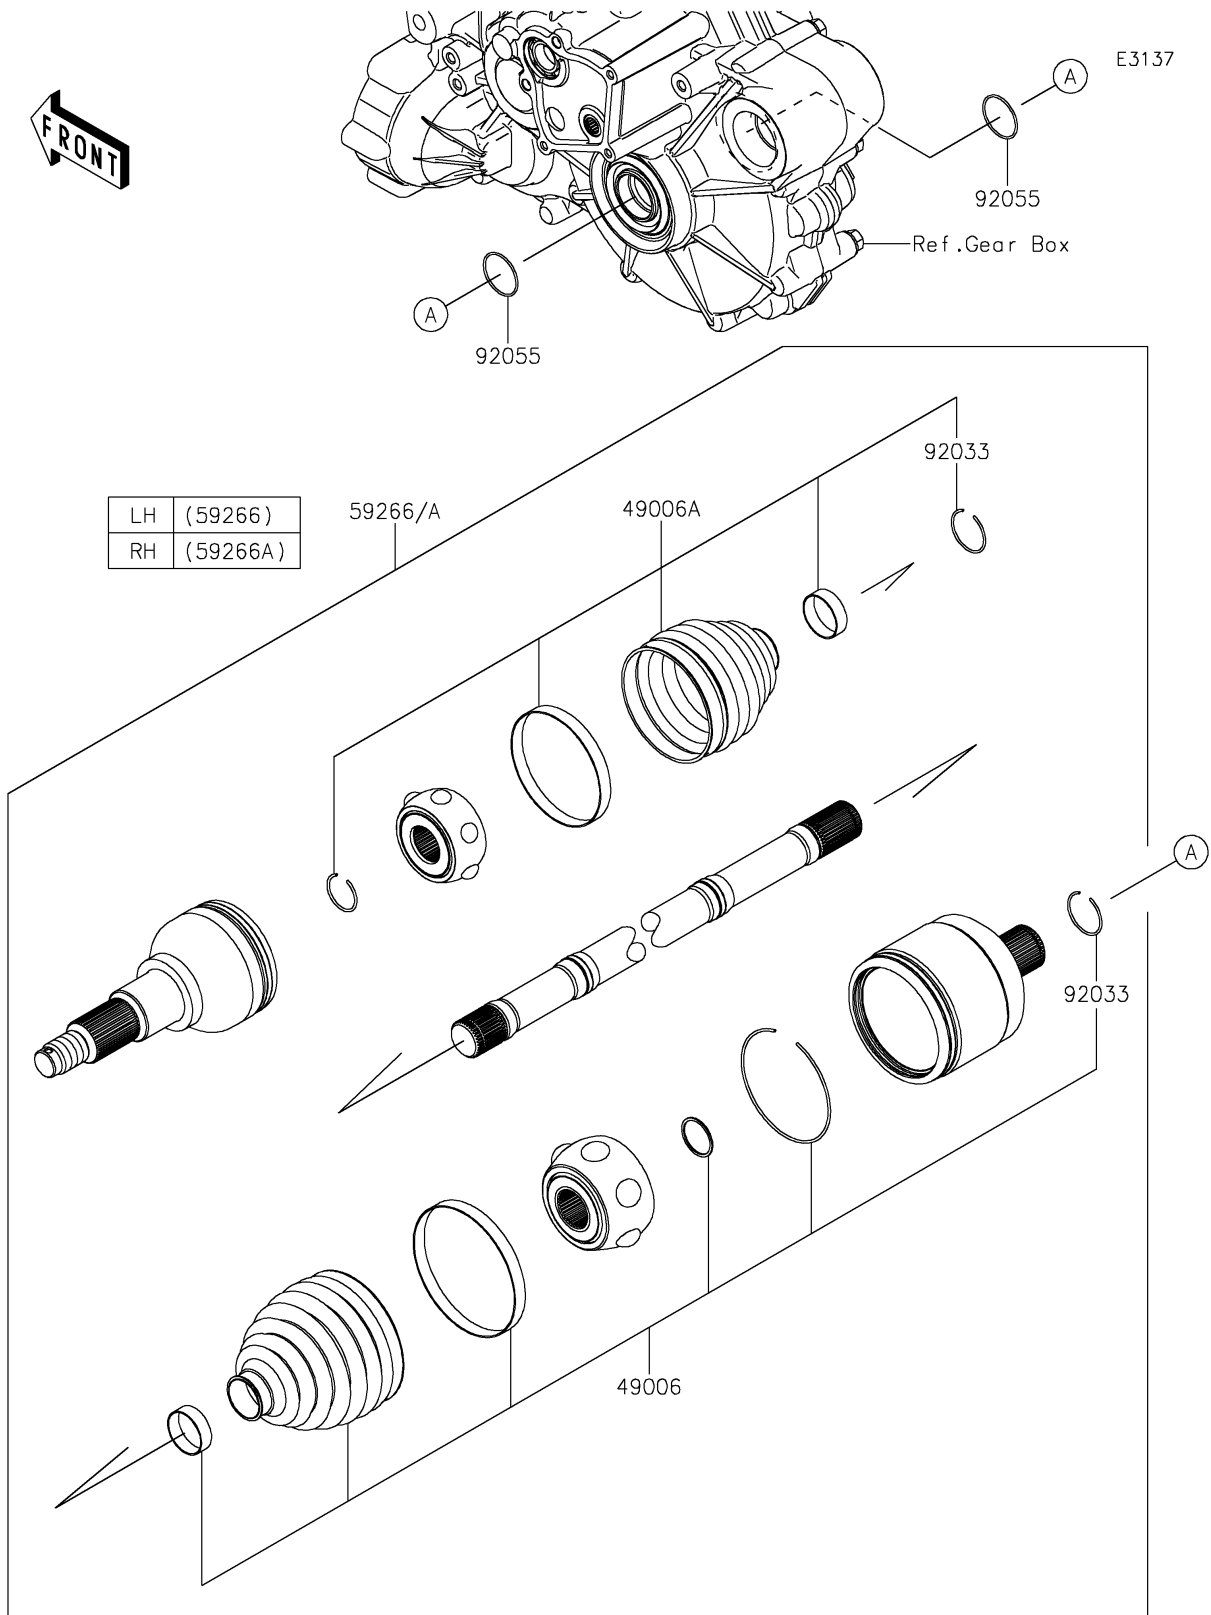

2025 TERYX[®] KRX4[™] 1000 LIFTED EDITION

Kawasaki
Let the Good Times Roll[®]

PARTS DIAGRAM

Drive Shaft-Rear

2025 TERYX[®] KRX4[™] 1000 LIFTED EDITION

PARTS LIST

Drive Shaft-Rear

ITEM NAME	PART NUMBER	QUANTITY
-----------	-------------	----------
