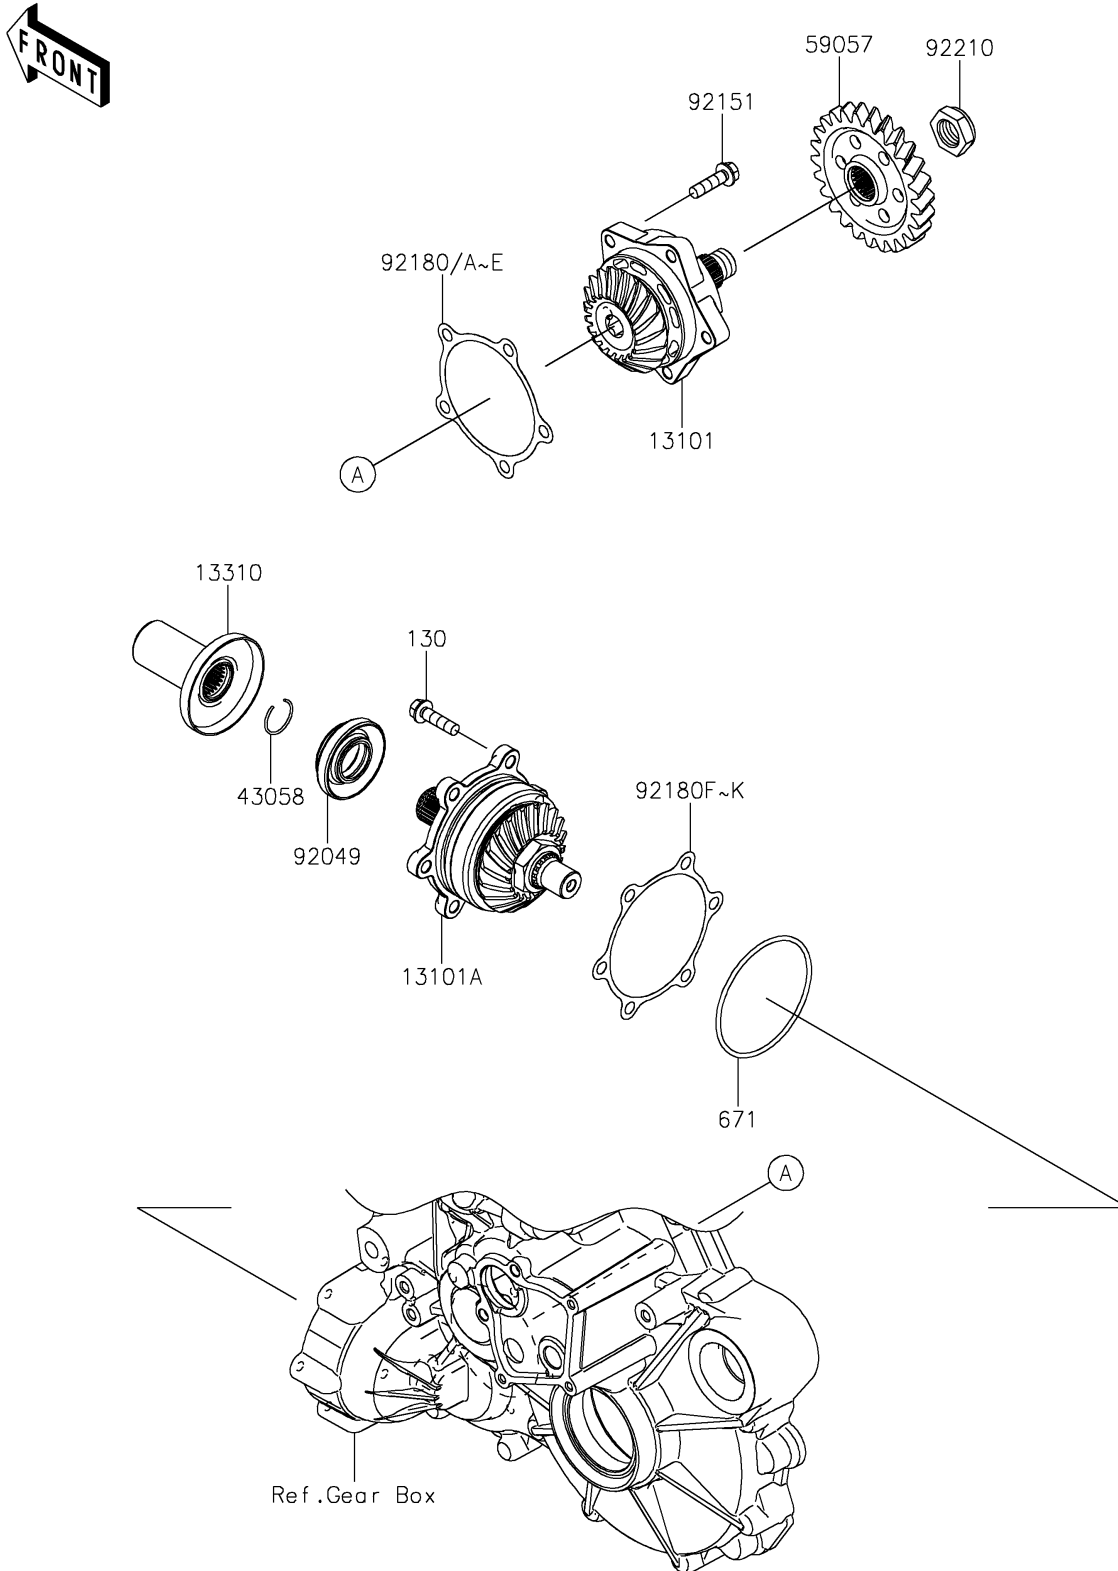

2025 TERYX® KRX4™ 1000 LIFTED EDITION

Kawasaki
Let the Good Times Roll®

PARTS DIAGRAM

Bevel Gear

E3130

2025 TERYX® KRX4™ 1000 LIFTED EDITION

PARTS LIST

Bevel Gear

ITEM NAME	PART NUMBER	QUANTITY
-----------	-------------	----------
